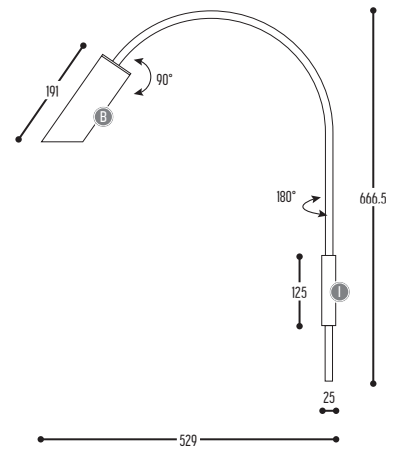

WALLSTER JR

design anthony boelaert for dark

1/1

WALLSTER JR

WALLSTER JR
1120-BB-90600H-II(I)-K

BB(B)	COLORS	02		Black
		03		White
EFF	CRI • LUMENOUTPUT	906	LED	>90 CRI • 600 Lm / 350 mA / 6,4 W
GG	REFLECTOR	00	N.A.	
		2	2700 K	
H	COLOR TEMP.	3	3000 K	
		4	4000 K	
II(I)	COLORS	02		Black
		03		White
		110		Brass
K	DRIVER	1	No driver	
		0	Non dimmable (intern)	
		2	Dimmable 1-10 V (extern)	
		3	Dali (extern)	