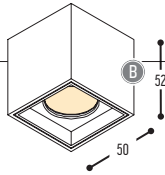

ZQUARE

design dark studio for dark

ZQUARE 1
922-BB(B)-906GGH-K

ZQUARE 2
924-BB(B)-906GGH-K

ZQUARE 3
926-BB(B)-906GGH-II(I)-K

BB(B)	COLORS	02	Black
		03	White
		101	Soft Pink
		103	Soft Blue
		104	Soft Green
		124	Kaki
		140	Old Pink
		141	Terracotta Red
		142	Oxide Red
		111	Brass Finish
		112	Gold Finish
		137	Bronze Finish
EFF	CRI • LUMENOUTPUT	906	>90 CRI • 600 Lm / 350 mA / 6,4 W
		22	22°
		34	34°
		54	54°
H	COLOR TEMP.	2	2700 K
		3	3000 K
II(I)	COLOR PLATE	02	Black
		03	White
		110	Brass
K	DRIVER	1	No driver
		0	Non dimmable (extern)
		2	Dimmable 1-10 V (extern)
		3	Dali (extern)
		4	Phase cut (extern)