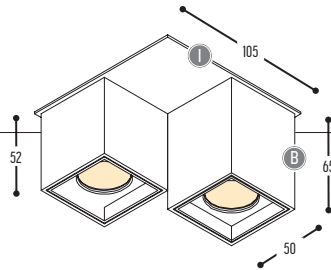

ZQUARE 4
927-BB(B)-906GGH-II(I)-K