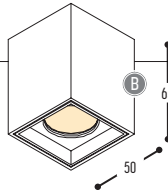

ZQUARE

design dark studio for dark

ZQUARE 1
922-BB(B)-906GGH-K

ZQUARE 2
924-BB(B)-906GGH-K

ZQUARE 3
926-BB(B)-906GGH-II(I)-K

BB(B)	COLORS	02	Black
		03	White
		101	Soft Pink
		103	Soft Blue
		104	Soft Green
		124	Kaki
		140	Old Pink
		141	Terracotta Red
		142	Oxide Red
		111	Brass Finish
		112	Gold Finish
		137	Bronze Finish
EFF	CRI • LUMENOUTPUT	906	>90 CRI • 600 Lm / 350 mA / 6,4 W
		22	22°
		34	34°
		54	54°
H	COLOR TEMP.	2	2700 K
		3	3000 K
II(I)	COLOR PLATE	02	Black
		03	White
		110	Brass
K	DRIVER	1	No driver
		0	Non dimmable (extern)
		2	Dimmable 1-10 V (extern)
		3	Dali (extern)
		4	Phase cut (extern)