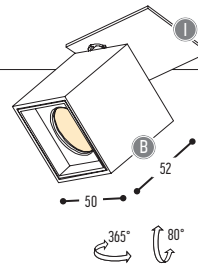

ZQUARE MOVE
928-BB(B)-906GGH-II(I)-K