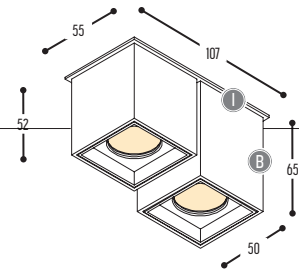

ZQUARE

design dark studio for dark

ZQUARE 1
922-BB(B)-906GGH-K

ZQUARE 2
924-BB(B)-906GGH-K

ZQUARE 3
926-BB(B)-906GGH-II(I)-K

BB(B)	COLORS	02	Black
		03	White
		101	Soft Pink
		103	Soft Blue
		104	Soft Green
		124	Kaki
		140	Old Pink
		141	Terracotta Red
		142	Oxide Red
		111	Brass Finish
		112	Gold Finish
		137	Bronze Finish
EFF	CRI • LUMENOUTPUT	906	>90 CRI • 600 Lm / 350 mA / 6,4 W
		22	22°
		34	34°
		54	54°
H	COLOR TEMP.	2	2700 K
		3	3000 K
II(I)	COLOR PLATE	02	Black
		03	White
		110	Brass
K	DRIVER	1	No driver
		0	Non dimmable (extern)
		2	Dimmable 1-10 V (extern)
		3	Dali (extern)
		4	Phase cut (extern)