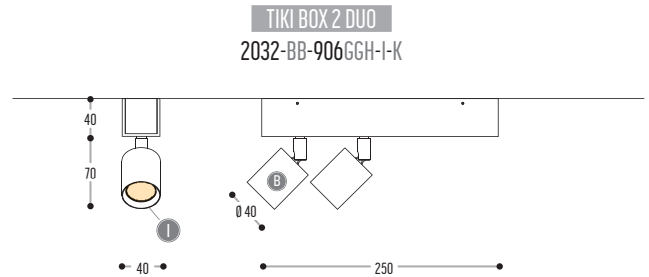

TIKI BOX 2 DUO

design dark studio for dark

1/1

BB	COLORS	02	Black
		03	White
EFF	CRI • LUMENOUTPUT	906	>90 CRI • 600 Lm / 350 mA / 6,4 W
GG	REFLECTOR	22	22°
		34	34°
		54	54°
H	COLOR TEMP.	2	2700K
		3	3000K
		4	4000K
I	INSIDE COLOR	W	White
		B	Black
		G	Gold
K	DRIVER	1	No driver
		0	Non dimmable (extern)
		2	Dimmable 1-10 V (extern)
		3	Dali (extern)
		4	Phase cut (extern)