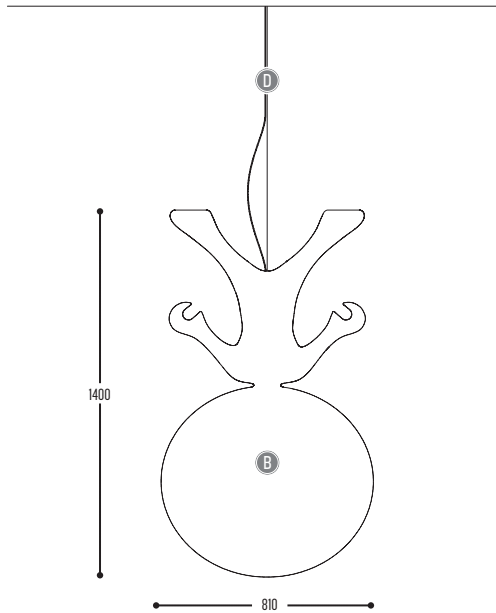

SPACEWALKER

design constantin wortmann for dark

1/1

SPACEWALKER
580-03-CCC-DD
580-03-5103-DD-K
580-03-EFF-DD-K

SPACEWALKER FLOOR
581-03-5103-00-K
581-03-EFF-00-K

BB	MATERIAL	03	White (translucent)
CCC	TYPE G5	339	T16 (39 W) Non Dim
		340	T16 (39 W) Dim 1-10 V
		341	T16 (39 W) ONE 4 ALL
EFF	CRI • LUMENOUTPUT	510	>90 CRI • 8000 Lm / 480 mA / 75 W
H	COLOR TEMP.	3	3000 K
DD	SUSP. CABLE	00	N.A.
		02	2,5 m
		03	5 m
K	DRIVER	0	Non dimmable (intern)
		2	Dimmable 1-10 V (intern)
		3	Dali (intern)