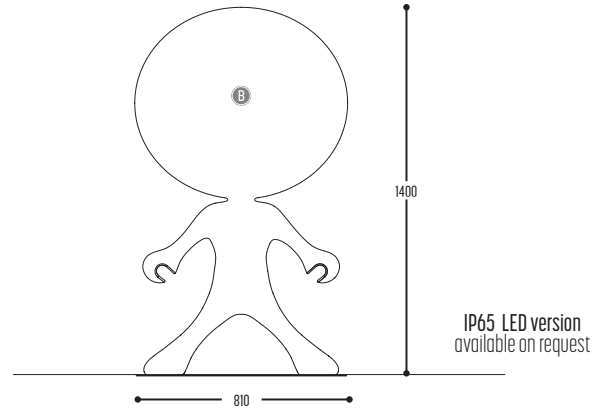

SPACEWALKER

design constantin wortmann for dark

1/1

SPACEWALKER
580-03-CCC-DD
580-03-5103-DD-K
580-03-EFF-DD-K

SPACEWALKER FLOOR
581-03-5103-00-K
581-03-EFF-00-K

BB	MATERIAL	03	White (translucent)
CCC	TYPE G5	339	T16 (39 W) Non Dim
		340	T16 (39 W) Dim 1-10 V
		341	T16 (39 W) ONE 4 ALL
EFF	CRI • LUMENOUTPUT	510	>90 CRI • 8000 Lm / 480 mA / 75 W
H	COLOR TEMP.	3	3000 K
DD	SUSP. CABLE	00	N.A.
		02	2,5 m
		03	5 m
K	DRIVER	0	Non dimmable (intern)
		2	Dimmable 1-10 V (intern)
		3	Dali (intern)