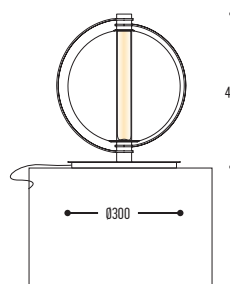

CUIABA

design didier françois for dark

3/3

CUIABA TABLE
3102-134-151

Alu - Glass - Albaster

BB(B)	COLORS	134	Albaster
II(I)	COLOR	151	Bronze Dark

DARK®

© DARK 2021 - Dark has the right to change any technical data, dimensions, colors and characteristics without prior notice. All rights reserved. Please always check the latest technical data sheet on www.dark.be. Any reproduction of the Dark products is strictly forbidden and can seriously damage your health and endanger your bank account.

DARK at night nv
Vliegplein 43
9991 Maldegem — Belgium
+32 50 71 81 40
info@dark.be
www.dark.be