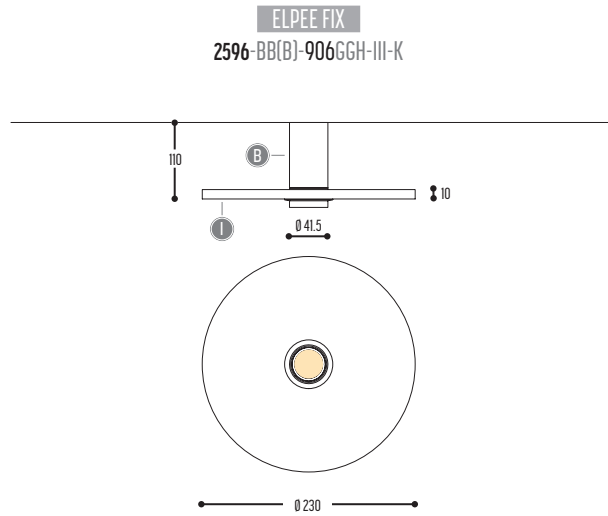

ELPEE FIX

design dark studio for dark

1/1

HONEYCOMB BLACK
172-9005-436009

BB(B)	COLORS	02	Black
		150	Bronze Light (BRL)
		151	Bronze Dark (BRD)
EFF	CRI • LUMENOUTPUT	906	>90 CRI • 600 Lm / 350 mA / 6,4 W
		GG	REFLECTOR
H	COLOR TEMP.	2	2700K
		3	3000K
		4	4000K
		III	MATERIALS
117	Oak stained black		
134	Alabaster		
139	Terracotta Red		
148	Terracotta Green		
215	Marron Napoleon		
216	Vert De Rajasthan		
218	Rosso Verona		
217	Travertino Romano Striato		
K	DRIVER	1	No driver
		0	Non dimmable (extern)
		2	Dimmable 1-10 V (extern)
		3	Dali (extern)
		4	Phase cut (extern)