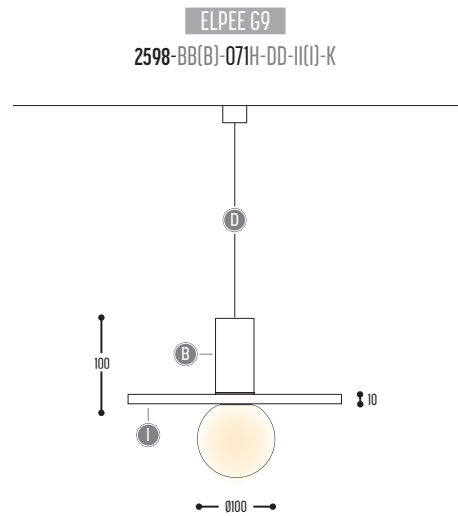

ELPEE G9

design dark studio for dark

1/1

BB(B)	COLORS	02	Black
		150	Bronze Light (BRL)
		151	Bronze Dark (BRD)
CCC	TYPE G9	071	LED (MAX 6 W)
DD	SUSP. CABLE	01	1,5 m
		02	2,5 m
III	MATERIALS	118	Oak natural
		117	Oak stained black
		134	Alabaster
		139	Terracotta Red
		148	Terracotta Green
		215	Marron Napoleon
		216	Vert De Rajasthan
		218	Rosso Verona
		217	Travertino Romano Striato