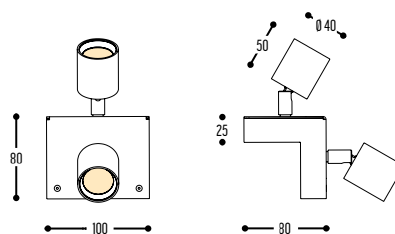

Driver INTERN TORNER DUO IP44  
1610-BB-906GGH-K

Driver INTERN TORNER TRIO IP44  
1611-BB-906GGH-K

BB	COLORS	02	Black
		03	White
EFF	CRI • LUMENOUTPUT	906	>90 CRI • 600 Lm / 350 mA / 6,4 W
GG	REFLECTOR	22	22°
		34	34°
		54	54°
H	COLOR TEMP.	2	2700K
		3	3000K
		4	4000K
K	DRIVER	1	No driver
		0	Non dimmable
		2	Dimmable 1-10 V
		3	Dali
		4	Phase cut

# TORNER

design stephane bouchet for dark

2/2

Driver EXTERN **TORNER DUO SMALL**  
1612-BB-906GGH-K

Driver EXTERN **TORNER TRIO SMALL**  
1613-BB-906GGH-K

BB	COLORS	02	Black
		03	White
EFF	CRI • LUMENOUTPUT	906	>90 CRI • 600 Lm / 350 mA / 6,4 W
GG	REFLECTOR	22	22°
		34	34°
		54	54°
H	COLOR TEMP.	2	2700K
		3	3000K
		4	4000K
K	DRIVER	1	No driver
		0	Non dimmable
		2	Dimmable 1-10 V
		3	Dali
		4	Phase cut