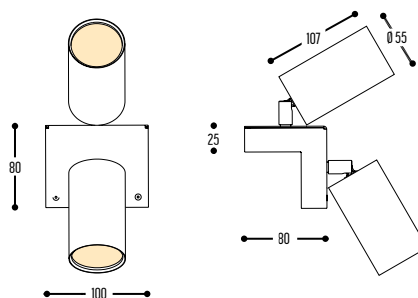

# TORNER

design stephane bouchet for dark

1/2

TORNER GU10 DUO

1602-BB-065

TORNER GU10 TRIO

1603-BB-065

BB	COLORS	02	Black
		03	White
CCC	TYPE GU10	065	OPAR51 (MAX 50 W)