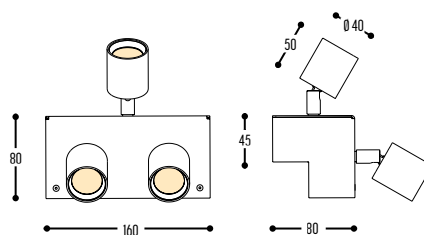

Driver INTERN TORNER TRIO
1601-BB-906GGH-K