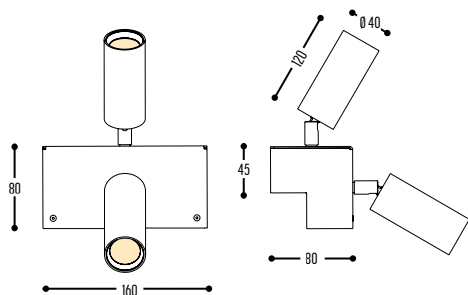

Driver INTERN TORNER DUO IP44
1610-BB-906GGH-K