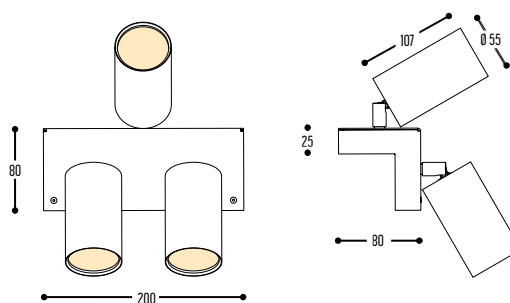

# TORNER

design stephane bouchet for dark

1/2

TORNER GU10 DUO

1602-BB-065

TORNER GU10 TRIO

1603-BB-065

BB	COLORS	02	Black
		03	White
CCC	TYPE GU10	065	OPAR51 (MAX 50 W)