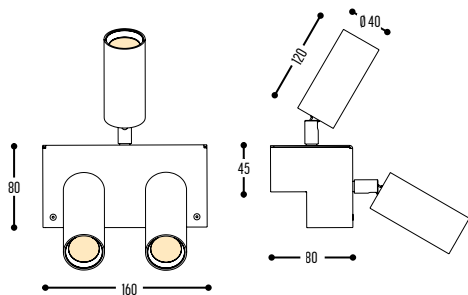

Driver INTERN TORNER TRIO IP44
1611-BB-906GGH-K