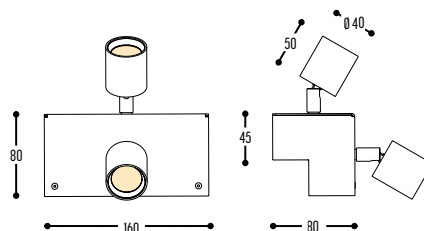

Driver INTERN TORNER DUO
1600-BB-906GGH-K