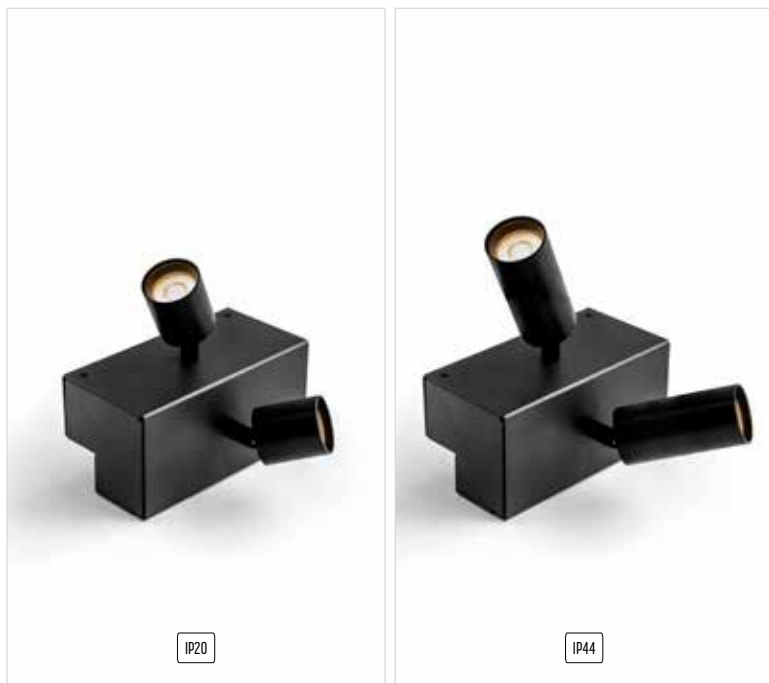

BB	COLORS	02	Black
		03	White
EFF	CRI • LUMENOUTPUT	906	>90 CRI • 600 Lm / 350 mA / 6,4 W
GG	REFLECTOR	22	22°
		34	34°
		54	54°
H	COLOR TEMP.	2	2700K
		3	3000K
		4	4000K
K	DRIVER	1	No driver
		0	Non dimmable
		2	Dimmable 1-10 V
		3	Dali
		4	Phase cut