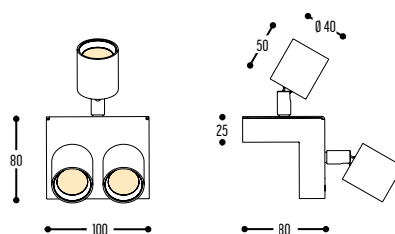

# TORNER

design stephane bouchet for dark

2/2

Driver EXTERN **TORNER DUO SMALL**  
1612-BB-906GGH-K

Driver EXTERN **TORNER TRIO SMALL**  
1613-BB-906GGH-K

BB	COLORS	02	Black
		03	White
EFF	CRI • LUMENOUTPUT	906	>90 CRI • 600 Lm / 350 mA / 6,4 W
GG	REFLECTOR	22	22°
		34	34°
		54	54°
H	COLOR TEMP.	2	2700K
		3	3000K
		4	4000K
K	DRIVER	1	No driver
		0	Non dimmable
		2	Dimmable 1-10 V
		3	Dali
		4	Phase cut