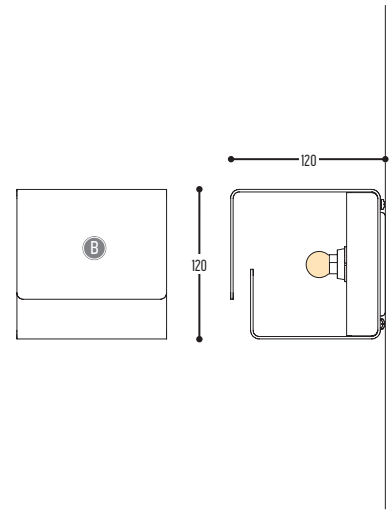

DING
851-BB(B)-071-00
851-BB(B)-80500H-00-K

BB(B)	COLORS	02		Black	
		03		White	
		101		Soft Pink	
		103		Soft Blue	
		104		Soft Green	
		124		Kaki	
		140		Old Pink	
		141		Terracotta Red	
		142		Oxide Red	
		111		Brass Finish	
		112		Gold Finish	
		137		Bronze Finish	
					RAL color on request
		CCC	TYPE G9	071	
EFF	CRI • LUMENOUTPUT	805	>80 CRI • 1x 400 Lm / 700 mA / 4 W		
GG	REFLECTOR	00	N.A.		
		2	2700K		
		3	3000K		
H	COLOR TEMP.	4	4000K		
K	DRIVER	1	No driver		
		0	Non dimmable (intern)		
		2	Dimmable 1-10 V (extern)		
		3	Dali (extern)		
		4	Phase cut (extern)		