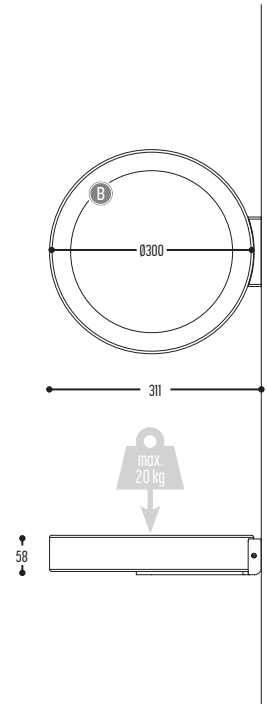

BB(B)	COLORS	02		Black
		03		White
		101		Soft Pink
		103		Soft Blue
		104		Soft Green
		124		Kaki
		140		Old Pink
		141		Terracotta Red
		142		Oxide Red
		111		Brass Finish
		112		Gold Finish
		137		Bronze Finish
			RAL color on request	

CCCCC	TYPE	150000	2700 K / 15 W incl. non-dim driver

HH	COLOR TEMPERATURE	WW	Warm White 2700 K

Metal-PC
CE

960°
IP20

DARK®

© DARK 2021 - Dark has the right to change any technical data, dimensions, colors and characteristics without prior notice. All rights reserved. Please check always the latest technical data sheets on www.dark.be. Any reproduction of the Dark products is strictly forbidden and can seriously damage your health and endanger your bank account.

DARK at night nv
Vliegplein 43
9991 Maldegem – Belgium
+32 50 71 81 40
info@dark.be
www.dark.be