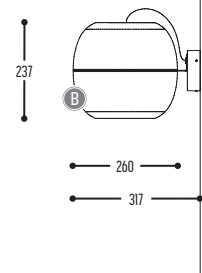

# IJ-LAMP

design jacob de baan for dark

1/1

IJ-LAMP METAL S  
815-BB(B)-042-DD

IJ-LAMP METAL WALL  
817-BB(B)-042-00

BB(B)	COLORS	02		Black
		03		White
		101		Soft Pink
		103		Soft Blue
		104		Soft Green
		124		Kaki
		140		Old Pink
		141		Terracotta Red
		142		Oxide Red
		69		Copper
		110		Brass
		137		Bronze Finish
				RAL color on request
CCC	TYPE E27	042		LED Globe (MAX 12W)
DD	SUSP. CABLE	01	1,5 m	
		02	2,5 m	