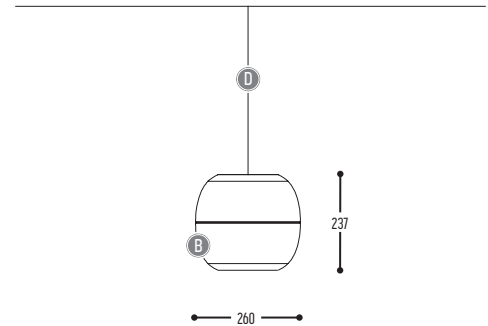

# IJ-LAMP

design jacob de baan for dark

1/1

IJ-LAMP METAL S  
815-BB(B)-042-DD

IJ-LAMP METAL WALL  
817-BB(B)-042-00

BB(B)	COLORS	02		Black
		03		White
		101		Soft Pink
		103		Soft Blue
		104		Soft Green
		124		Kaki
		140		Old Pink
		141		Terracotta Red
		142		Oxide Red
		69		Copper
		110		Brass
		137		Bronze Finish
				RAL color on request
CCC	TYPE E27	042		LED Globe (MAX 12W)
DD	SUSP. CABLE	01	1,5 m	
		02	2,5 m	