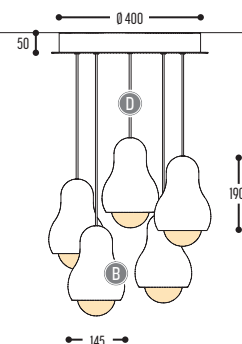

1022-67-001-DD

CAPTAIN CORK CLUB3

1023-67-001-DD

CAPTAIN CORK CLUB5

1024-67-001-DD

ceiling base standard matt black
on request other colors possible

ceiling base standard matt black
on request other colors possible

BB	COLORS	67	Cork
CCC	TYPE E27	001	LED / Globe (MAX.10 W)
DD	SUSP. CABLE	01	1,5 m
		02	2,5 m

DARK[®]

© DARK 2021 - Dark has the right to change any technical data, dimensions, colors and characteristics without prior notice. All rights reserved. Please check always the latest technical data sheets on www.dark.be. Any reproduction of the Dark products is strictly forbidden and can seriously damage your health and endanger your bank account.