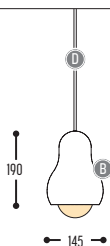

CAPTAIN CORK

design miguel arruda for dark

1/1

CAPTAIN CORK S

1020-67-001-DD

CAPTAIN CORK 45S

1021-67-001-DD

CAPTAIN CORK MAX S

BB	COLORS	67	Cork
CCC	TYPE E27	001	LED / Globe (MAX.10 W)
DD	SUSP. CABLE	01	1,5 m
		02	2,5 m

DARK[®]

© DARK 2021 - Dark has the right to change any technical data, dimensions, colors and characteristics without prior notice. All rights reserved. Please check always the latest technical data sheets on www.dark.be. Any reproduction of the Dark products is strictly forbidden and can seriously damage your health and endanger your bank account.