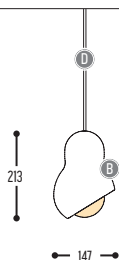

CAPTAIN CORK

design miguel arruda for dark

1/1

CAPTAIN CORK S

1020-67-001-DD

CAPTAIN CORK 45S

1021-67-001-DD

CAPTAIN CORK MAX S

BB	COLORS	67	Cork
CCC	TYPE E27	001	LED / Globe (MAX.10 W)
DD	SUSP. CABLE	01	1,5 m
		02	2,5 m

DARK[®]

© DARK 2021 - Dark has the right to change any technical data, dimensions, colors and characteristics without prior notice. All rights reserved. Please check always the latest technical data sheets on www.dark.be. Any reproduction of the Dark products is strictly forbidden and can seriously damage your health and endanger your bank account.