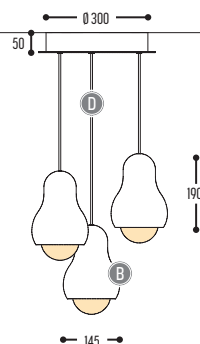

CAPTAIN CORK CLUB3

1023-67-001-DD