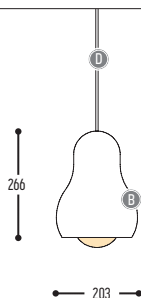

1022-67-001-DD