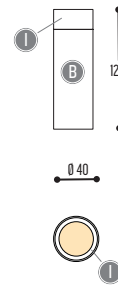

TUKI 40 FIX
1357-BB(B)-906GGH-I-K

BB(B)	COLORS	02	lack		
		03	hite		
		112	Gold Finish		
		RAL color on request			
EFF	CRI • LUMENOUTPUT	906	>90 CRI • 600 Lm / 350 mA / 6,4 W		
		22	22°		
		34	34°		
		54	54°		
GG	REFLECTOR	2	2700K		
		3	3000K		
		4	4000K		
		I	COLOR DETAIL	W	hite
B	lack				
G	Gold				
K	DRIVER	1	No driver		
		0	Non dimmable (extern)		
		2	Dimmable 1-10 V (extern)		
		3	Dali (extern)		
		4	Phase cut (extern)