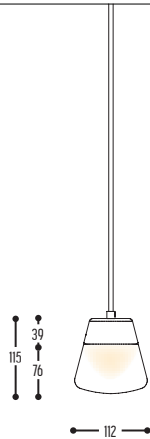

CUP CAKE

design susanne uerlings for dark

1/4

CUP CAKE SUZY S

1065-BB(B)-804002-DD
1065-BB(B)-80600H-DD-K

CUP CAKE JENNY S

1066-BB(B)-804002-DD
1066-BB(B)-80600H-DD-K

CUP CAKE KATHY S

1067-BB(B)-804002-DD
1067-BB(B)-80600H-DD-K

BB(B)	COLORS	02		Black
		03		White
		110		Brass
EFF	CRI • LUMENOUTPUT	804		>80 CRI • 400 Lm / 6W
		806		>80 CRI • 600 Lm / 350mA / 6,4W
GG	REFLECTOR	00	N.A.	
H	COLOR TEMP.	2	2700K	
		3	3000K	
DD	SUSP. CABLE	01	1,5 m	
		02	2,5 m	
K	DRIVER	1	No driver	
		0	Non dimmable (intern)	
		2	Dimmable 1-10 V (intern)	
		3	Dali (intern)	
		4	Phase cut (intern)	