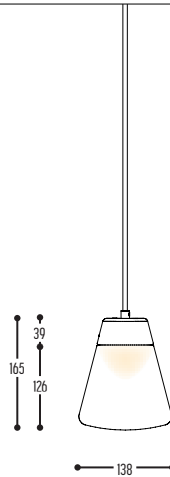

CUP CAKE

design susanne uerlings for dark

1/4

CUP CAKE SUZY S

1065-BB(B)-804002-DD
1065-BB(B)-80600H-DD-K

CUP CAKE JENNY S

1066-BB(B)-804002-DD
1066-BB(B)-80600H-DD-K

CUP CAKE KATHY S

1067-BB(B)-804002-DD
1067-BB(B)-80600H-DD-K

BB(B)	COLORS	02		Black
		03		White
		110		Brass
EFF	CRI • LUMENOUTPUT	804		>80 CRI • 400 Lm / 6W
		806		>80 CRI • 600 Lm / 350mA / 6,4W
GG	REFLECTOR	00	N.A.	
H	COLOR TEMP.	2	2700K	
		3	3000K	
DD	SUSP. CABLE	01	1,5 m	
		02	2,5 m	
K	DRIVER	1	No driver	
		0	Non dimmable (intern)	
		2	Dimmable 1-10 V (intern)	
		3	Dali (intern)	
		4	Phase cut (intern)	