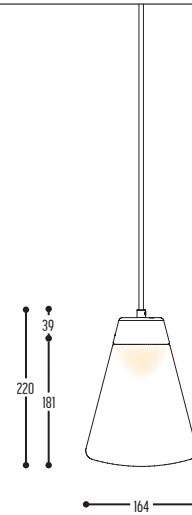

CUP CAKE

design susanne uerlings for dark

1/4

CUP CAKE SUZY S

1065-BB(B)-804002-DD
1065-BB(B)-80600H-DD-K

CUP CAKE JENNY S

1066-BB(B)-804002-DD
1066-BB(B)-80600H-DD-K

CUP CAKE KATHY S

1067-BB(B)-804002-DD
1067-BB(B)-80600H-DD-K

BB(B)	COLORS	02		Black
		03		White
		110		Brass
EFF	CRI • LUMENOUTPUT	804		>80 CRI • 400 Lm / 6W
		806		>80 CRI • 600 Lm / 350mA / 6,4W
GG	REFLECTOR	00	N.A.	
H	COLOR TEMP.	2	2700K	
		3	3000K	
DD	SUSP. CABLE	01	1,5 m	
		02	2,5 m	
K	DRIVER	1	No driver	
		0	Non dimmable (intern)	
		2	Dimmable 1-10 V (intern)	
		3	Dali (intern)	
		4	Phase cut (intern)	