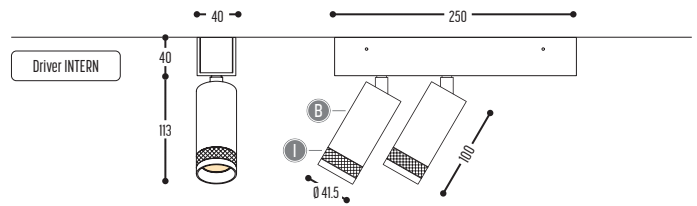

PETU

design dark studio for dark

2/3

HONEYCOMB BLACK
172-9005-436009

BB(B)	COLORS	02	Black
		150	Bronze Light
		151	Bronze Dark
EFF	CRI • LUMENOUTPUT	906	>90 CRI • 600 Lm / 350 mA / 6,4 W
GG	REFLECTOR	22	22°
		34	34°
		54	54°
H	COLOR TEMP.	2	2700K
		3	3000K
		4	4000K
III	COLOR	02	Black
		150	Bronze Light
		151	Bronze Dark
K	DRIVER	1	No driver
		0	Non dimmable (extern)
		2	Dimmable 1-10 V (extern)
		3	Dali (extern)
		4	Phase cut (extern)

DARK®

© DARK 2021 - Dark has the right to change any technical data, dimensions, colors and characteristics without prior notice. All rights reserved. Please always check the latest technical data sheet on www.dark.be. Any reproduction of the Dark products is strictly forbidden and can seriously damage your health and endanger your bank account.

DARK at night nv
Vliegplein 43
9991 Maldegem — Belgium
+32 50 71 81 40
info@dark.be
www.dark.be