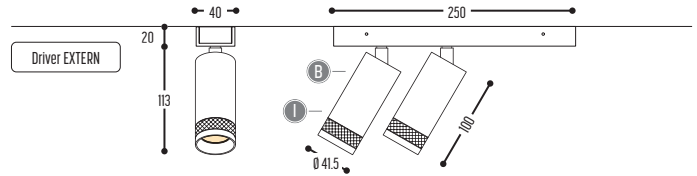

HONEYCOMB BLACK
172-9005-436009

BB(B)	COLORS	02	Black
		150	Bronze Light
		151	Bronze Dark
EFF	CRI • LUMENOUTPUT	906	>90 CRI • 600 Lm / 350 mA / 6,4 W
GG	REFLECTOR	22	22°
		34	34°
		54	54°
H	COLOR TEMP.	2	2700K
		3	3000K
		4	4000K
III	COLOR	02	Black
		150	Bronze Light
		151	Bronze Dark
K	DRIVER	1	No driver
		0	Non dimmable (extern)
		2	Dimmable 1-10 V (extern)
		3	Dali (extern)
		4	Phase cut (extern)