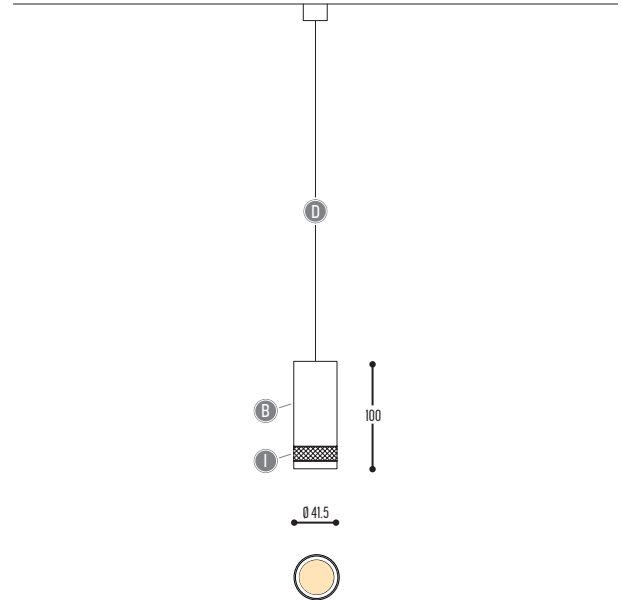

DARK at night nv
Vliegplein 43
9991 Maldegem — Belgium
+32 50 71 81 40
info@dark.be
www.dark.be

PETU

design dark studio for dark

3/3

PETU S
3201-BB(B)-906GGH-DD-III-K

HONEYCOMB BLACK
172-9005-436009

BB(B)	COLORS	02	Black
		150	Bronze Light
		151	Bronze Dark
EFF	CRI • LUMENOUTPUT	906	>90 CRI • 600 Lm / 350 mA / 6,4 W
GG	REFLECTOR	22	22°
		34	34°
		54	54°
H	COLOR TEMP.	2	2700K
		3	3000K
		4	4000K
DD	SUSP. CABLE	01	1,5 m
		02	2,5 m
III	COLOR	02	Black
		150	Bronze Light
		151	Bronze Dark
K	DRIVER	1	No driver
		0	Non dimmable (extern)
		2	Dimmable 1-10 V (extern)
		3	Dali (extern)
		4	Phase cut (extern)