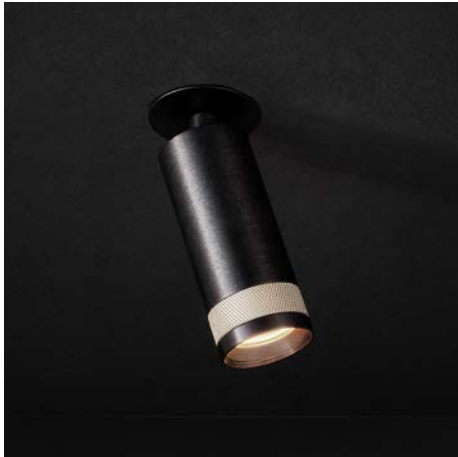

PETU

design dark studio for dark

3/3

PETU S
3201-BB(B)-906GGH-DD-III-K