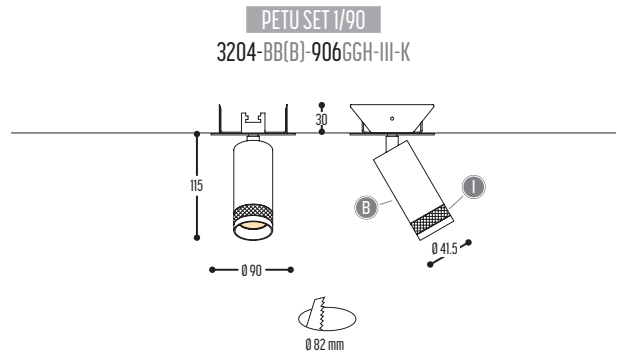

DARK®

PETU

design dark studio

PETU

design dark studio for dark

1/3

HONEYCOMB BLACK
172-9005-436009

BB(B)	COLORS	02	Black
		150	Bronze Light
		151	Bronze Dark
EFF	CRI • LUMENOUTPUT	906	>90 CRI • 600 Lm / 350 mA / 6,4 W
		GG	REFLECTOR
H	COLOR TEMP.	2	2700K
		3	3000K
		4	4000K
I	COLOR	02	Black
		150	Bronze Light
		151	Bronze Dark
K	DRIVER	1	No driver
		0	Non dimmable (extern)
		2	Dimmable 1-10 V (extern)
		3	Dali (extern)
		4	Phase cut (extern)
(JJ)	OPTIONAL	02	Honeycomb black