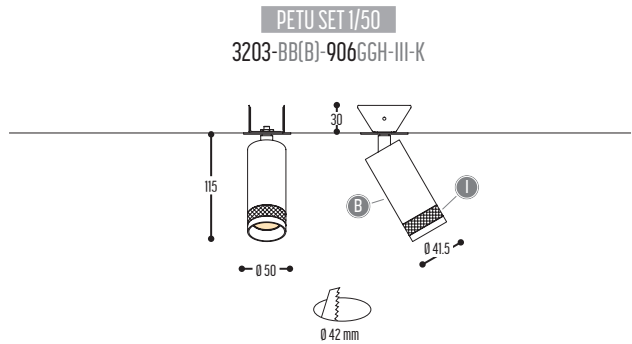

DARK®

PETU

design dark studio

PETU

design dark studio for dark

1/3

HONEYCOMB BLACK
172-9005-436009

BB(B)	COLORS	02	Black
		150	Bronze Light
		151	Bronze Dark
EFF	CRI • LUMENOUTPUT	906	>90 CRI • 600 Lm / 350 mA / 6,4 W
		GG	REFLECTOR
H	COLOR TEMP.	2	2700K
		3	3000K
		4	4000K
I	COLOR	02	Black
		150	Bronze Light
		151	Bronze Dark
K	DRIVER	1	No driver
		0	Non dimmable (extern)
		2	Dimmable 1-10 V (extern)
		3	Dali (extern)
		4	Phase cut (extern)
(JJ)	OPTIONAL	02	Honeycomb black