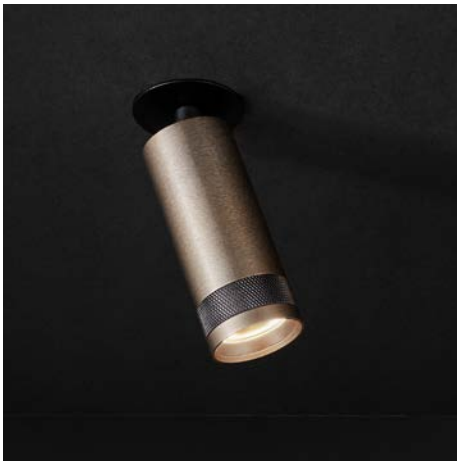

PETU

design dark studio for dark

2/3