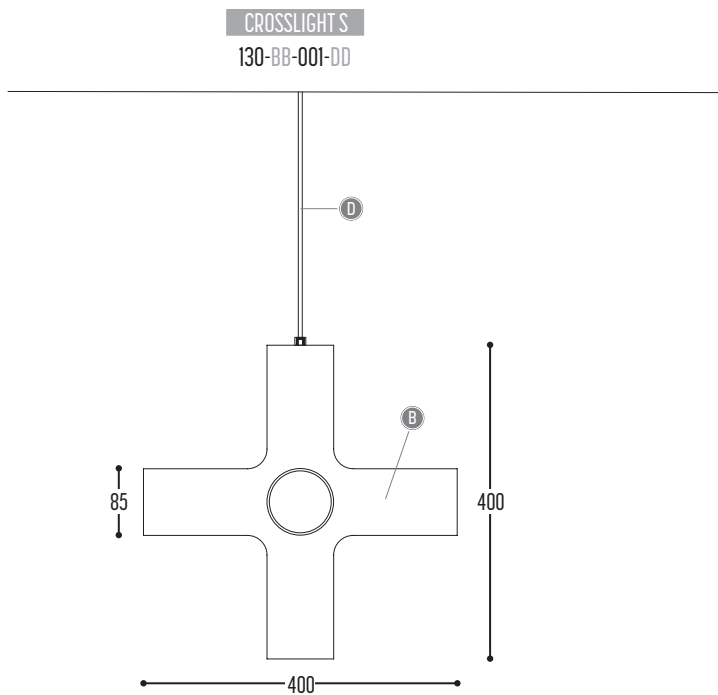

CROSSLIGHT S

design Jan Melis & Ben Oostrum for dark

1/1

reddot design award
winner 2003

BB	COLORS	03	white (translucent)
		04	red
		08	orange
CCC	TYPE E27	01	QA60 (MAX 42 W)
		02	TCA-SE (MAX 12 W)
		03	LED (MAX 8 W)
DD	SUSP. CABLE	01	1,5 m
		02	2,5 m