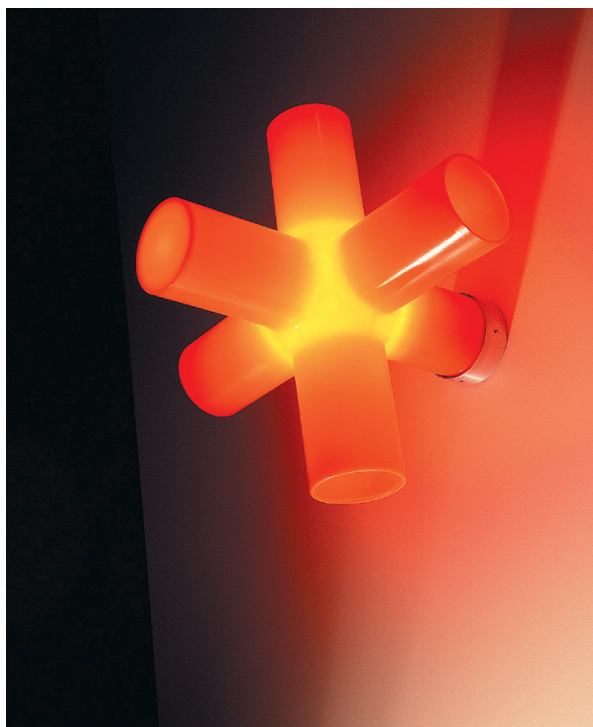

CROSSLIGHT WALL

design Jan Melis & Ben Oostrum for dark

1/1

CROSSLIGHT WALL

131-BB-001-00

reddot design award
winner 2003

BB	COLORS	03	white (translucent)
		04	red
		08	orange
CCC	TYPE E27		QA60 (MAX 42 W)
			TCA-SE (MAX 12 W)
			LED (MAX 8 W)
DD	SUSP. CABLE	01	1,5 m
		02	2,5 m