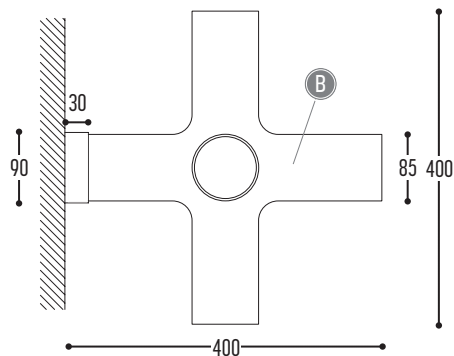

CROSSLIGHT WALL

design Jan Melis & Ben Oostrum for dark

1/1

CROSSLIGHT WALL

131-BB-001-00

reddot design award
winner 2003

BB	COLORS	03	white (translucent)
		04	red
		08	orange
CCC	TYPE E27		QA60 (MAX 42 W)
			TCA-SE (MAX 12 W)
			LED (MAX 8 W)
DD	SUSP. CABLE	01	1,5 m
		02	2,5 m