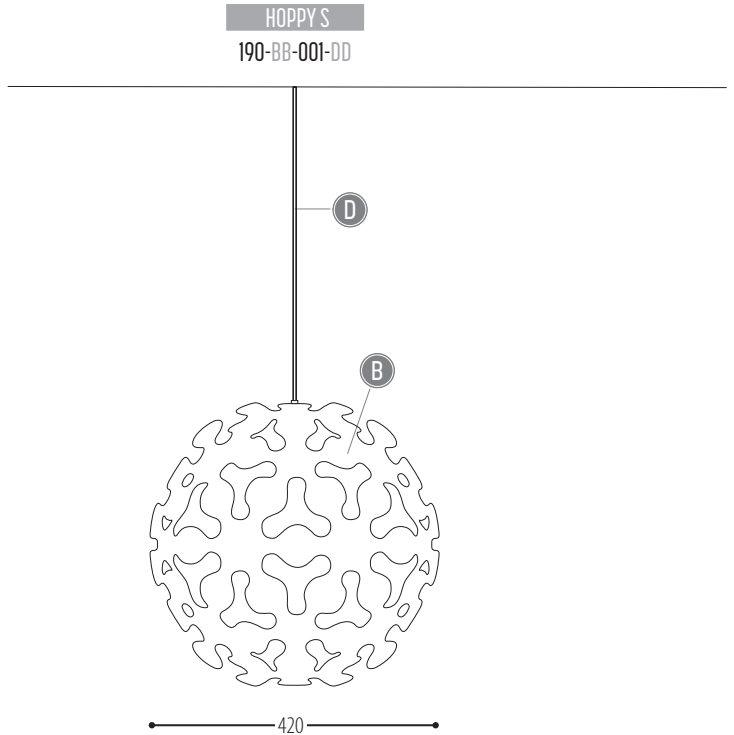

HOPPY

design Boo for dark

BB	COLORS	02		black
		03		white
		04		red
		08		orange
CCC	TYPE E27		QA60 (MAX 42 W)	
			TCA-SE (MAX 11 W)	
			LED (MAX 12 W)	
DD	SUSP. CABLE	01	1,5 m	
		02	2,5 m	

DARK®

© DARK 2021 - Dark has the right to change any technical data, dimensions, colors and characteristics without prior notice. All rights reserved. Please check always the latest technical data sheets on www.dark.be. Any reproduction of the Dark products is strictly forbidden and can seriously damage your health and endanger your bank account.