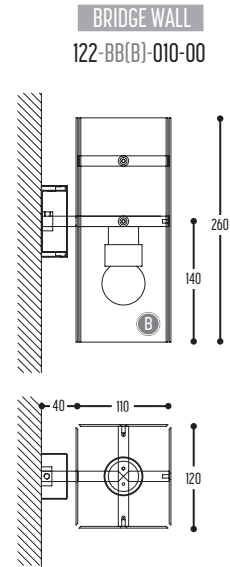

# BRIDGE WALL

design George Seris for Dark

1/1

BB(B)	COLORS	02		Black Mat
		03		White Mat
		110		Brass
CCC	TYPE E27		OD45 (MAX 42 W)	
			TCA-SE P45 (MAX 11 W)	
			LED P45 (MAX 12 W)	

Metal / Steel