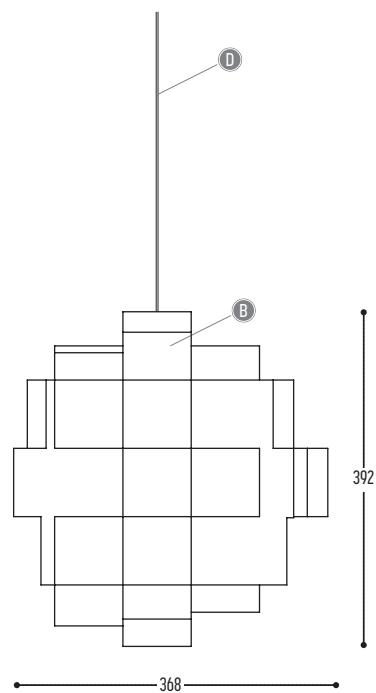

# METROPOLIS

design Chris Jackson for dark

1/1

METROPOLIS  
220-03-001-DD

BB	COLOR	03	White (translucent)
CCC	TYPE E27	001	QA60 (MAX 42 W)
			TC-TSE (MAX 11 W)
			LED (MAX 8 W)
DD	SUSP. CABLE	01	1,5 m
		02	2,5 m