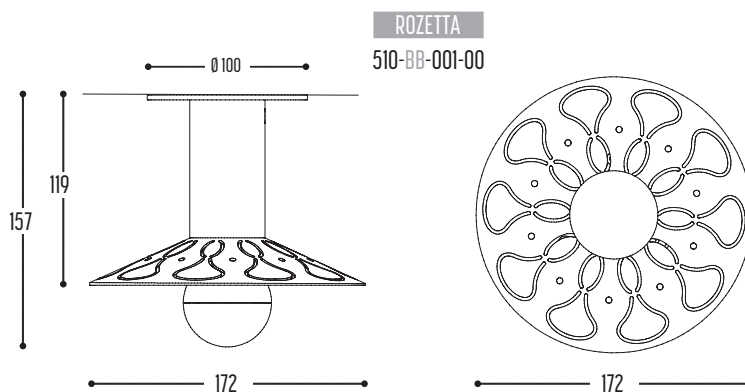

ROZETTA

design Frederike Top for dark

1/1

BB	COLORS	02		black
		03		white
CCC	TYPE E27		A60-CS-G (MAX 60 W) / Silver or Gold	
			TCA 60-CS (MAX 9 W) / Silver	
			LED CS (MAX 7 W) / Silver	

Metal

DARK®

© DARK 2021 - Dark has the right to change any technical data, dimensions, colors and characteristics without prior notice. All rights reserved. Please check always the latest technical data sheets on www.dark.be. Any reproduction of the Dark products is strictly forbidden and can seriously damage your health and endanger your bank account.