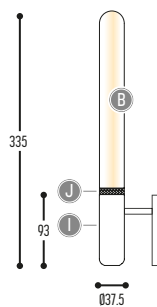

BB(B)	COLORS	13	Glass White
		134	Alabaster
EFF	CRI • LUMENOUTPUT	904	>90 CRI • 400 Lm / 250 mA / 4,2 W
H	COLOR TEMP.	1	2200 K
		2	2700 K
		3	3000 K
DD	SUSP. CABLE	01	1,5 m
		02	2,5 m
II(I)	COLOR	02	Black
		150	Bronze Light
		151	Bronze Dark
JJ(J)	COLOR	02	Black
		150	Bronze Light
		151	Bronze Dark
K	DRIVER	1	No driver
		0	Non dimmable (extern)
		2	Dimmable 1-10 V (extern)
		3	Dali (extern)
		4	Phase cut (extern)

CHIQUE 30.4 WALL
2605-BB(B)-904H-II(I)-JJ(J)-K

BB(B)	COLORS	13	Glass White
		134	Alabaster
EFF	CRI • LUMENOUTPUT	904	>90 CRI • 400 Lm / 250 mA / 4,2 W
H	COLOR TEMP.	1	2200 K
		2	2700 K
		3	3000 K
II(I)	COLOR	02	Black
		10	Alu
		150	Bronze Light (BRL)
		151	Bronze Dark (BRD)
JJ(J)	COLOR	02	Black
		10	Alu
		150	Bronze Light (BRL)
		151	Bronze Dark (BRD)
K	DRIVER	1	No driver
		0	Non dimmable (extern)
		3	Dali (extern)
		4	Phase cut (extern)