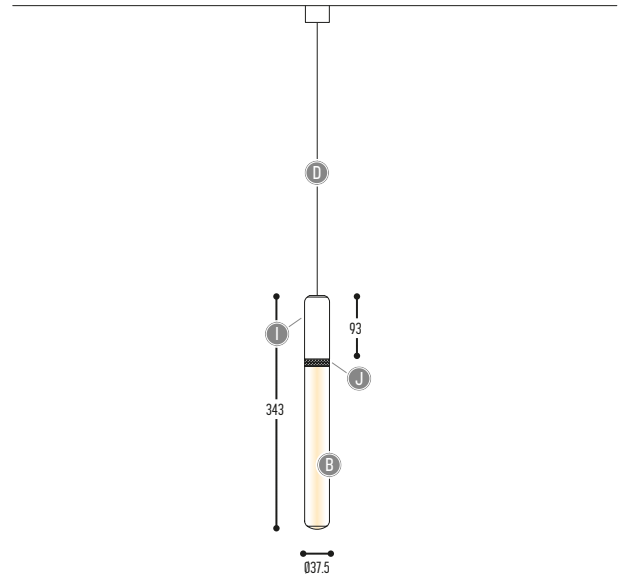

CHIQUÉ

design dark studio

DARK®

CHIQUE

design dark studio for dark

1/2

⚠️ DISCLAIMER – Nature decides the look of alabaster!

CHIQUÉ S
2600-BB(B)-904H-DD-II(I)-JJ(J)-K

BB(B)	COLORS	13	Glass White
		134	Alabaster
EFF	CRI • LUMENOUTPUT	904	>90 CRI • 400 Lm / 250 mA / 4,2 W
H	COLOR TEMP.	1	2200 K
		2	2700 K
		3	3000 K
DD	SUSP. CABLE	01	1,5 m
		02	2,5 m
II(I)	COLOR	02	Black
		150	Bronze Light
		151	Bronze Dark
JJ(J)	COLOR	02	Black
		150	Bronze Light
		151	Bronze Dark
K	DRIVER	1	No driver
		0	Non dimmable (extern)
		2	Dimmable 1-10 V (extern)
		3	Dali (extern)
		4	Phase cut (extern)