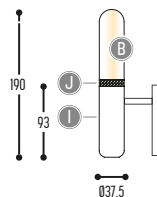

CHIQUE 30.4 WALL
2605-BB(B)-904H-II(I)-JJ(J)-K

BB(B)	COLORS	13	Glass White
		134	Alabaster
EFF	CRI • LUMENOUTPUT	904	>90 CRI • 400 Lm / 250 mA / 4,2 W
H	COLOR TEMP.	1	2200 K
		2	2700 K
		3	3000 K
II(I)	COLOR	02	Black
		10	Alu
		150	Bronze Light (BRL)
		151	Bronze Dark (BRD)
JJ(J)	COLOR	02	Black
		10	Alu
		150	Bronze Light (BRL)
		151	Bronze Dark (BRD)
K	DRIVER	1	No driver
		0	Non dimmable (extern)
		3	Dali (extern)
		4	Phase cut (extern)