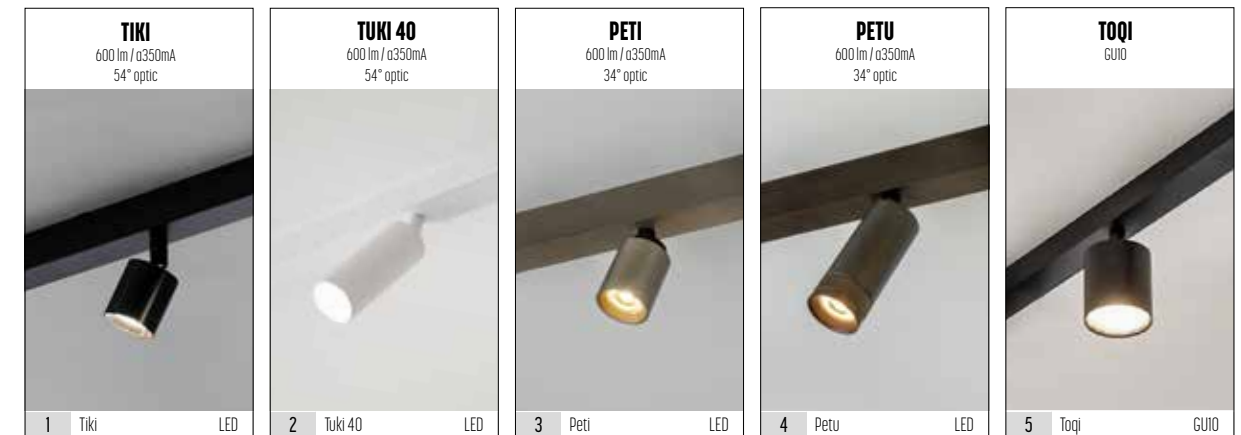

KITNI

design dark studio

DARK®

— KITN TYPES —

— SPOT TYPES —

Spots are standard in the same color as the color chosen for the profile.

If you haven't found what you are looking for, **contact us**, we can make it happen!

— PENDANT TYPES —

If you haven't found what you are looking for, **contact us**, we can make it happen!

SPOTS

KITN 1
 2400 mm 2660-BB-S-H-K
 2400 mm 2660-BB-5-065

SPOTS
 p. 3

KITN 2
 3000 mm 2661-BB-S-H-K
 3000 mm 2661-BB-5-065