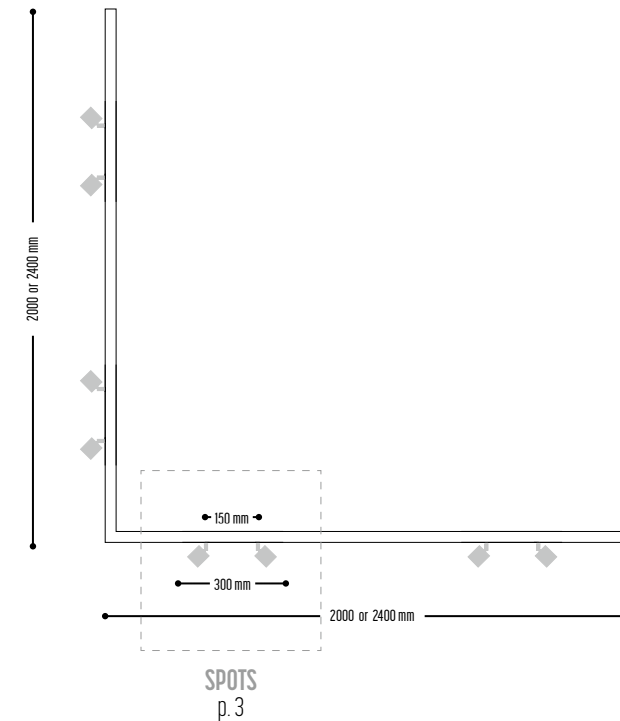

GUIDO

BB	COLORS	02	Black
		03	White
		10	Alu Satinated
		150	Bronze Light (BRL)
		151	Bronze Dark (BRD)
S	SPOTS	5	T001
CCC	CCC	065	OPARSI (MAX 50 W)
HONEYCOMB		ACCESSORIES p. XX	

LED

BB	COLORS	02	Black
		03	White
		10	Alu Satinated
		150	Bronze Light (BRL)
		151	Bronze Dark (BRD)
S	SPOTS	1	TIKI
		2	TUKI
		3	PETI
		4	PETU
H	COLOR TEMP	2	2700K
		3	3000K
		4	4000K
K	DRIVER	1	No driver
		0	Non dimmable (extern)
		3	Dali (extern)
		4	Phase cut (extern)
HONEYCOMB		ACCESSORIES p. XX