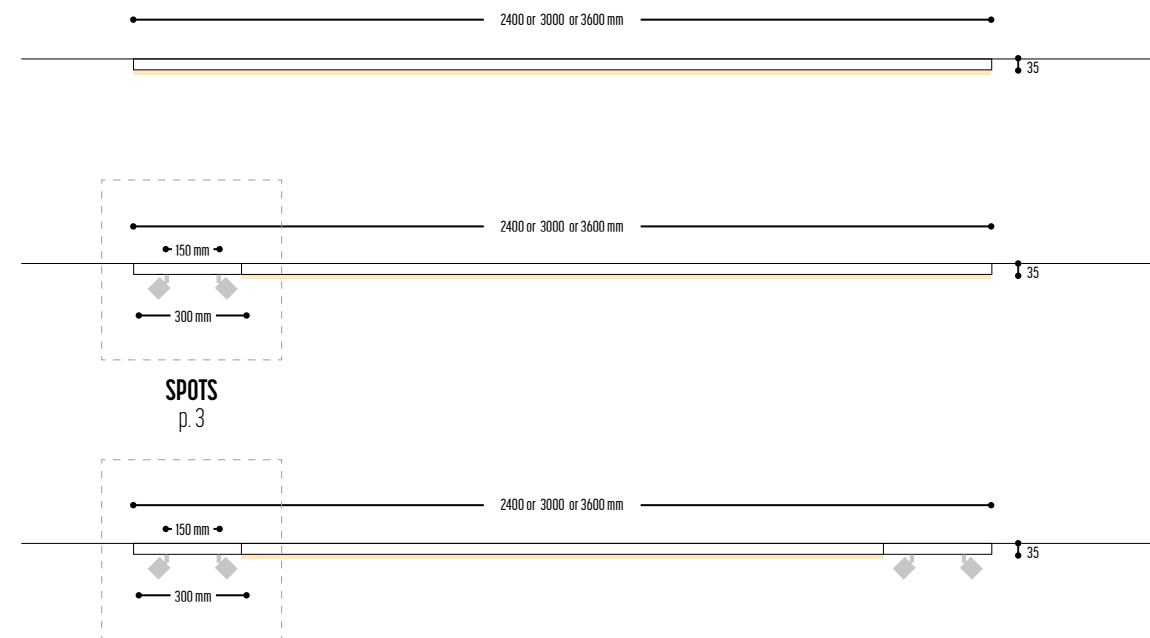

SPOTS + LED-LINE

- KITN 3**
 2400 mm 2665-BB-28PH-K
 3000 mm 2666-BB-28PH-K
 3600 mm 2667-BB-28PH-K

- KITN 4**
 2400 mm 2670-BB-S-28PH-K
 3000 mm 2671-BB-S-28PH-K
 3600 mm 2672-BB-S-28PH-K

- KITN 5**
 2400 mm 2675-BB-S-28PH-K
 3000 mm 2676-BB-S-28PH-K
 3600 mm 2677-BB-S-28PH-K