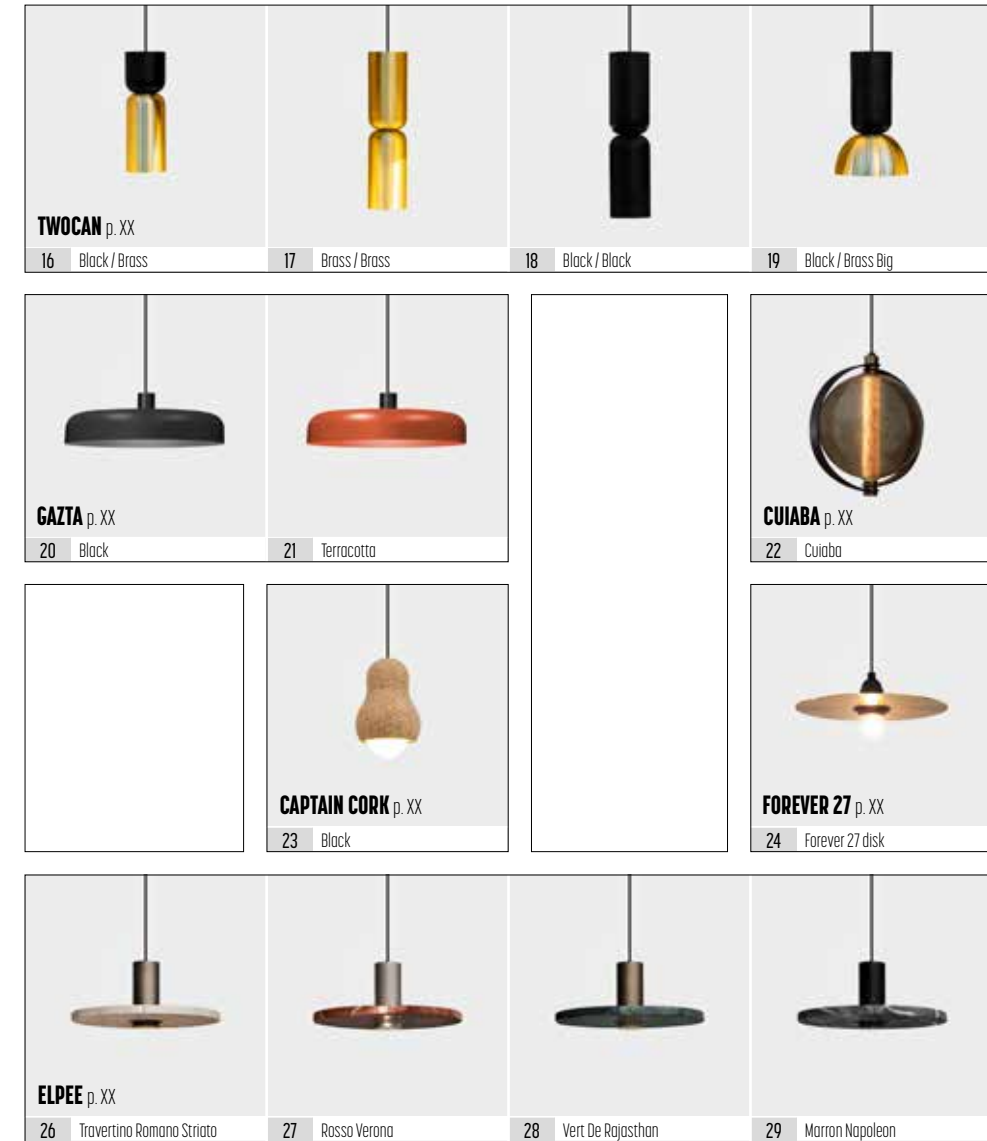

KITNI

design dark studio

DARK®

— KITN TYPES —

— SPOT TYPES —

Spots are standard in the same color as the color chosen for the profile.

If you haven't found what you are looking for, **contact us**, we can make it happen!

— PENDANT TYPES —

If you haven't found what you are looking for, **contact us**, we can make it happen!

SPOTS

KITN 1
 2400 mm 2660-BB-S-H-K
 2400 mm 2660-BB-5-065

SPOTS
 p. 3

KITN 2
 3000 mm 2661-BB-S-H-K
 3000 mm 2661-BB-5-065

SPOTS
p. 3

BB	COLORS	02	Black
		03	White
		10	Alu Satinated
		150	Bronze Light (BRL)
		151	Bronze Dark (BRD)
S	SPOTS	1	TIKI
		2	TUKI
		3	PETI
		4	PETU
FF G	LED	20	>90 CRI • 3270Lm/m / 20 W/M / 24 Vdc
	DIFFUSER	P	Plexi
H	COLOR TEMP	2	2700K
		3	3000K
		4	4000K
		K	DRIVER
0	Non dimmable (extern)		
3	Dali (extern)		
4	Phase cut (extern)		
HONEYCOMB		ACCESSORIES p. XX	

LED

BB	COLORS	02	Black
		03	White
		10	Alu Satinated
		150	Bronze Light (BRL)
		151	Bronze Dark (BRD)
S	SPOTS	1	TIKI
		2	TUKI
		3	PETI
		4	PETU
H	COLOR TEMP	2	2700K
		3	3000K
		4	4000K
K	DRIVER	1	No driver
		0	Non dimmable (extern)
		3	Dali (extern)
		4	Phase cut (extern)
HONEYCOMB		ACCESSORIES p. XX	