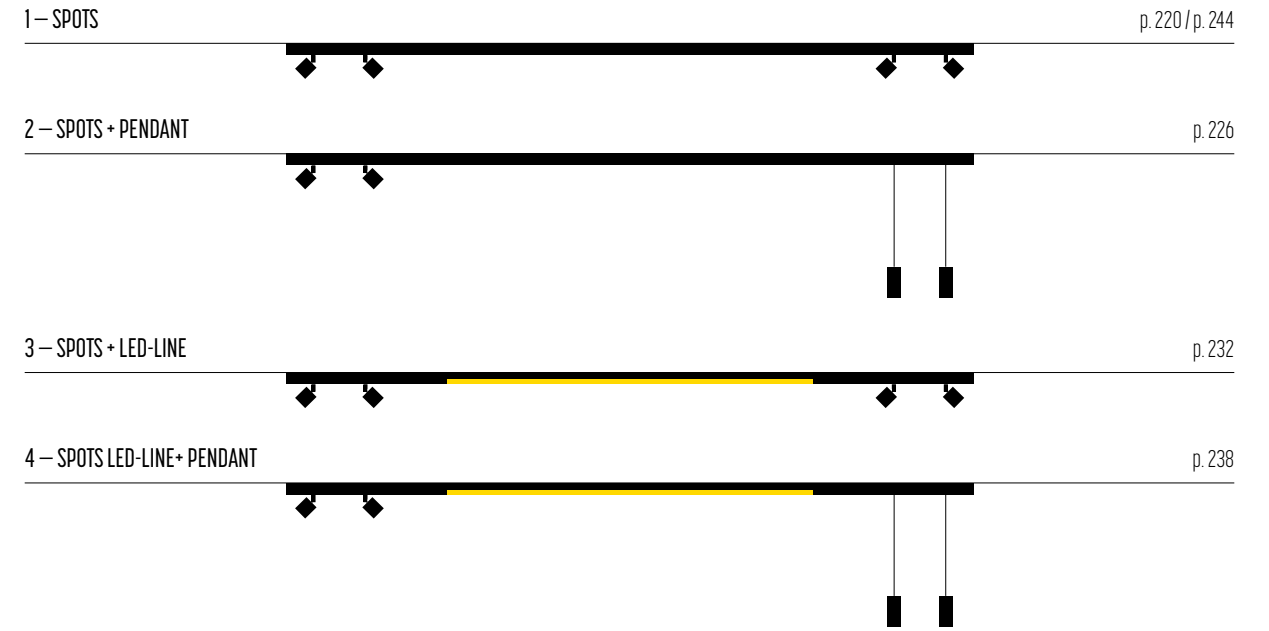

KITNI

design dark studio

DARK®

— KITN TYPES —

— SPOT TYPES —

Spots are standard in the same color as the color chosen for the profile.

If you haven't found what you are looking for, **contact us**, we can make it happen!

— PENDANT TYPES —

If you haven't found what you are looking for, **contact us**, we can make it happen!

SPOTS

KITN 1
 2400 mm 2660-BB-S-H-K
 2400 mm 2660-BB-5-065

SPOTS
 p. 3

KITN 2
 3000 mm 2661-BB-S-H-K
 3000 mm 2661-BB-5-065

SPOTS + PENDANT

	KITN 9	
2400 mm	2687-BB-S-H-K-M	
2400 mm	2687-BB-5-065-M	
3000 mm	2688-BB-S-H-K-M	
3000 mm	2688-BB-5-065-M	

GUIDO

BB	COLORS	02	Black
		03	White
		10	Alu Satinated
		150	Bronze Light (BRL)
		151	Bronze Dark (BRD)
S	SPOTS	5	TOQI
CCC	CCC	065	OPAR5I (MAX 50 W)
M	PENDANT	X	Make your choice p.220
HONEYCOMB		ACCESSORIES p. XX	

SPOTS + LED-LINE

- KITN 3**
 2400 mm 2665-BB-28PH-K
 3000 mm 2666-BB-28PH-K
 3600 mm 2667-BB-28PH-K

- KITN 4**
 2400 mm 2670-BB-S-28PH-K
 3000 mm 2671-BB-S-28PH-K
 3600 mm 2672-BB-S-28PH-K

- KITN 5**
 2400 mm 2675-BB-S-28PH-K
 3000 mm 2676-BB-S-28PH-K
 3600 mm 2677-BB-S-28PH-K