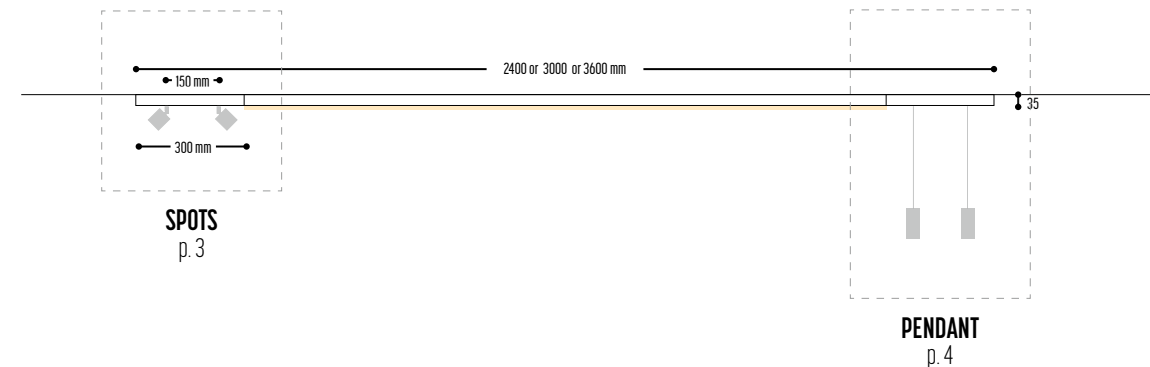

SPOTS + LED-LINE + PENDANT

1. **KITN 6**
   2400 mm 2680-BB-S-28PH-K-M
   3000 mm 2681-BB-S-28PH-K-M
   3600 mm 2682-BB-S-28PH-K-M

LED		02	Black		
		03	White		
BB	COLORS	10	Alu Satinated		
		150	Bronze Light (BRL)		
		151	Bronze Dark (BRD)		
S	SPOTS	1	TIKI		
		2	TUKI		
		3	PETI		
		4	PETU		
FF	LED	20	>90 CRI • 3270Lm/m / 20 W/M / 24 Vdc		
G	DIFFUSER	P	Plexi		
H	COLOR TEMP	2	2700K		
		3	3000K		
		4	4000K		
		K	DRIVER	1	No driver
0	Non dimmable (extern)				
3	Dali (extern)				
4	Phase cut (extern)				
M	PENDANT	X	Make your choice p.220		
HONEYCOMB		ACCESSORIES p. XX