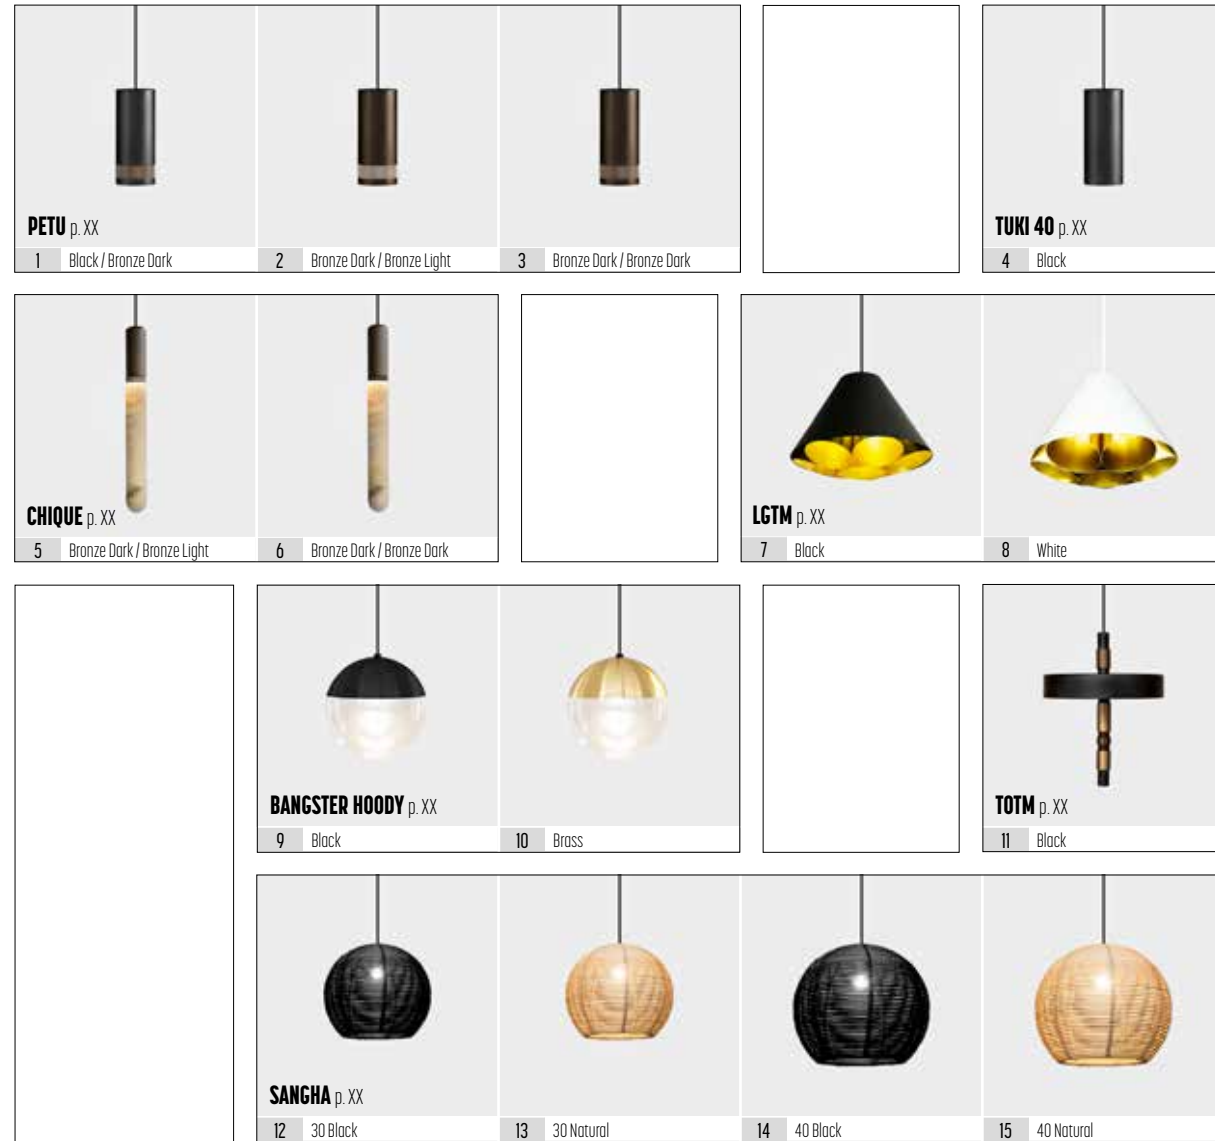

KITNI

design dark studio

DARK®

— KITN TYPES —

— SPOT TYPES —

Spots are standard in the same color as the color chosen for the profile.

If you haven't found what you are looking for, **contact us**, we can make it happen!

— PENDANT TYPES —

If you haven't found what you are looking for, **contact us**, we can make it happen!

SPOTS

KITN 1
 2400 mm 2660-BB-S-H-K
 2400 mm 2660-BB-5-065

SPOTS
 p. 3

KITN 2
 3000 mm 2661-BB-S-H-K
 3000 mm 2661-BB-5-065