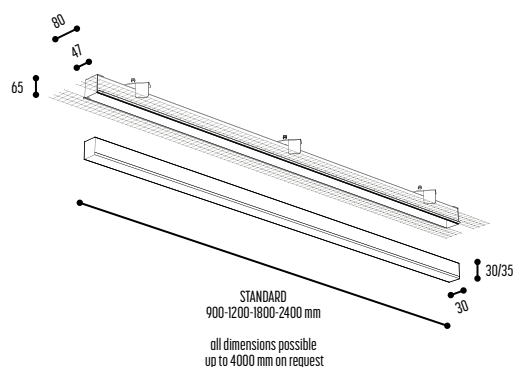

NINZA RECESSED

IP65 1806-BB-FFGH-K-NN(N)   SEALED+PLEXI

IP20 1807-BB-FFGH-K-NN(N)

| | | | |
|--|-------------|-----|---|
| BB | COLORS | 02 |  Black |
| | | 03 |  White |
| FF | LED (IP65) | 09 | >80 CRI • 450 Lm/m / 9,6 W/m |
| | | 14 | >90 CRI • 700 Lm/m / 14,4 W/m |
| | | 28 | >90 CRI • 1450 Lm/m / 28,8 W/m |
| | LED (IP20) | 09 | >80 CRI • 450 Lm/m / 9,6 W/m |
| | | 14 | >90 CRI • 2290 Lm/m / 14 W/m |
| | | 20 | >90 CRI • 3270 Lm/m / 20 W/m |
| G | DIFFUSER | P | Plexi |
| H | COLOR TEMP. | 2 | 2700 K |
| | | 3 | 3000 K |
| | | 4 | 4000 K |
| K | DRIVER | 0 | Non dimmable (extern) |
| | | 3 | Dali (extern) |
| | | 4 | Phase cut (extern) |
| NN(N) | LENGTH | 90 | 900 mm |
| | | 120 | 1200 mm |
| | | 180 | 1800 mm |
| | | 240 | 2400 mm |
| all dimensions possible up to 4000 mm on request | | | |