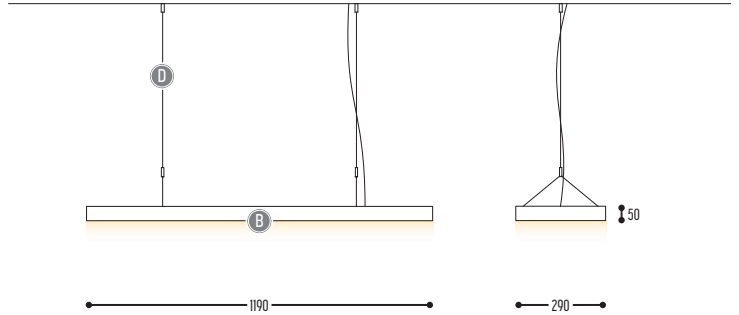

VIDRYA

3580-BB-PAT-36H-(J)-DD-K

001

002

003

| | | | |
|-----------------|-------------|----------------------|-------------------------|
| BB(B) | COLORS | 02 | Black |
| | | 03 | White |
| | | 151 | Bronze Dark |
| | | RAL color on request | |
| PAT | PATTERN | 001 | |
| | | 002 | |
| | | 003 | |
| FF | LED | 36 | >90 CRI • 3780lm / 36 W |
| H | COLOR TEMP. | 3 | 3000 K |
| | | 4 | 4000 K |
| (J) optional | UPLIGHT | 1 | >90 CRI • 3780lm / 36 W |
| DD | SUSP. CABLE | 01 | 1,5 m |
| | | 02 | 2,5 m |
| K | DRIVER | 0 | Non dimmable |
| | | 3 | Dali |
| | | 4 | Phase cut |