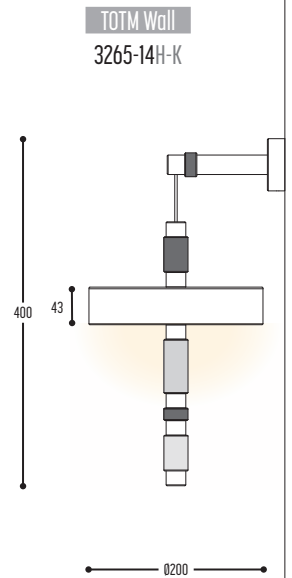

DARK at night nv
Vliegplein 43
9991 Maldegem — Belgium
+32 50 71 81 40
info@dark.be
www.dark.be

TOTM WALL

design studio bjorn verlinde for dark

2/2

EF	CRI • LUMENOUTPUT	14	>90 CRI • 1502 Lm/m / 13W/m / 24V
		2	2700K
H	COLOR TEMP.	3	3000K
		4	4000K
K	DRIVER	1	No driver
		0	Non dimmable (extern)
		3	Dali (extern)
		4	Phase cut (extern)