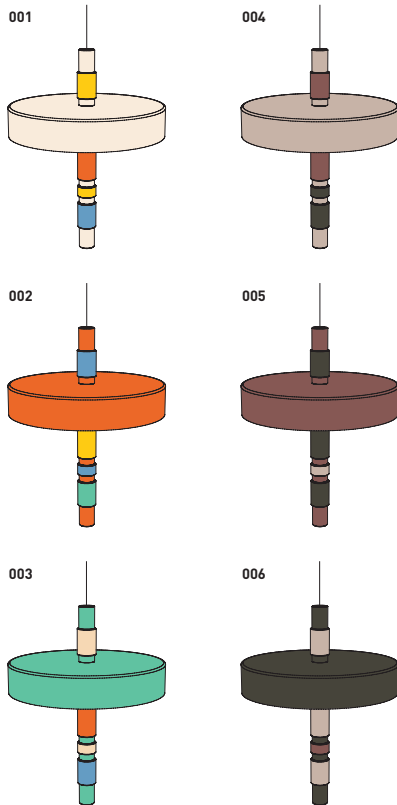

TOTM WALL

design studio bjorn verlinde for dark

1/2

TOTM Wall
3265-COL-14H-K

COLOR THEMES

COL	COLOR THEME	001	
		002	
		003	
		004	
		005	
		006	
EF	CRI • LUMENOUTPUT	14	>90 CRI • 1502 Lm/m / 13W/m / 24V
H	COLOR TEMP.	2	2700K
		3	3000K
		4	4000K
K	DRIVER	1	No driver
		0	Non dimmable (extern)
		3	Dali (extern)
		4	Phase cut (extern)