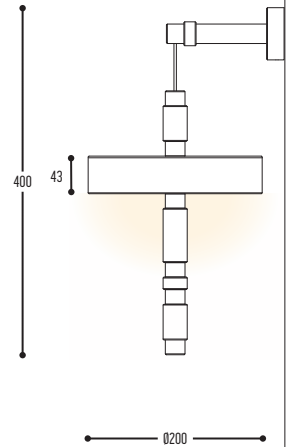

TOTM WALL

design studio bjorn verlinde for dark

1/2

TOTM Wall
3265-COL-14H-K

COLOR THEMES

COL	COLOR THEME	001	
		002	
		003	
		004	
		005	
		006	
EF	CRI • LUMENOUTPUT	14	>90 CRI • 1502 Lm/m / 13W/m / 24V
H	COLOR TEMP.	2	2700K
		3	3000K
		4	4000K
K	DRIVER	1	No driver
		0	Non dimmable (extern)
		3	Dali (extern)
		4	Phase cut (extern)