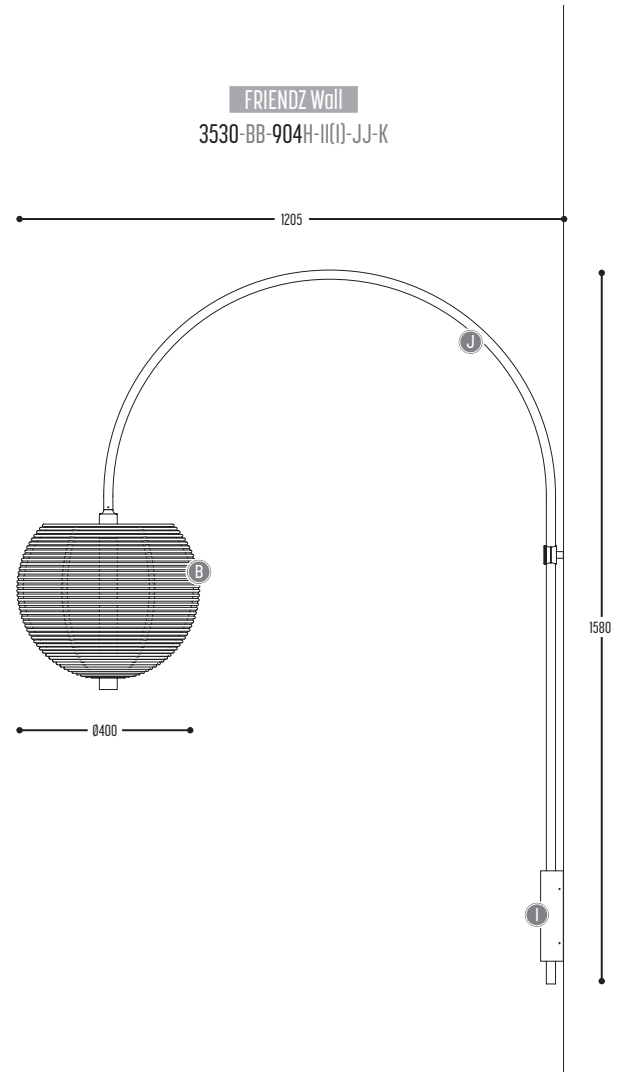

FRIENDZ

design didier françois for dark

1/2

BB	COLORS	02	Black
		03	White
		37	Natural
		RAL color on request	
EFF	CRI • LUMENOUTPUT	904	>90 CRI • 400 Lm / 250 mA / 4,2 W
H	COLOR TEMP.	2	2700 K
		3	3000 K
II(I)	COLOR	02	Black
		03	White
		151	Bronze Dark
JJ	COLOR	02	Black
		03	White
K	DRIVER	1	No driver
		0	Non dimmable (extern)
		3	Dali (extern)
		4	Phase cut (extern)

Metal-Rattan-Alabaster    850°    