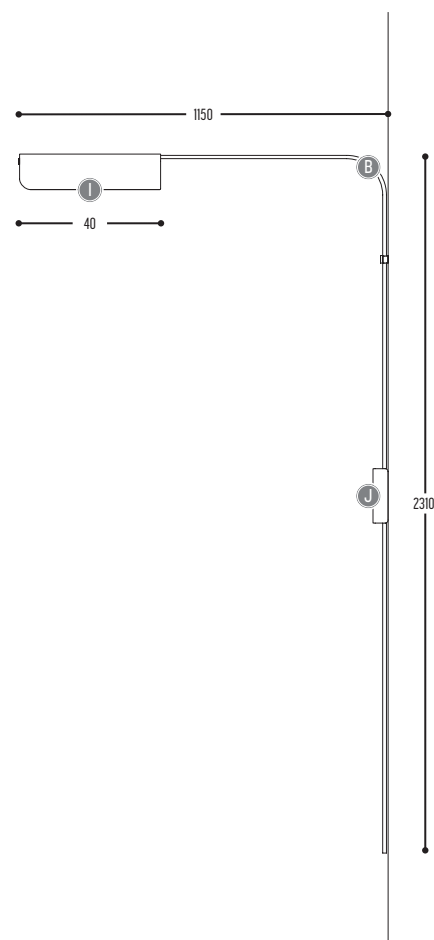

BB(B)	COLORS	02	Black
		03	White
		10	Alu Satinated
FF	LED	26	>90 CRI • 620 Lm / 26 W/m (WALL M) >90 CRI • 820 Lm / 26 W/m (WALL)
		2	2700 K
H	COLOR TEMP.	3	3000 K
		4	4000 K
II(I)	COLORS	02	Black
		03	White
		10	Alu Satinated
		151	Bronze Dark
JJ(J)	COLORS	02	Black
		03	White
		10	Alu Satinated
		151	Bronze Dark
K	DRIVER	1	No driver
		0	Non dimmable (intern)
		3	Dali (extern)
		4	Phase cut (intern)

DARK®

© DARK 2021 - Dark has the right to change any technical data, dimensions, colors and characteristics without prior notice. All rights reserved. Please always check the latest technical data sheet on www.dark.be. Any reproduction of the Dark products is strictly forbidden and can seriously damage your health and endanger your bank account.

DARK at night nv
Vliegplein 43
9991 Maldegem — Belgium
+32 50 71 81 40
info@dark.be
www.dark.be