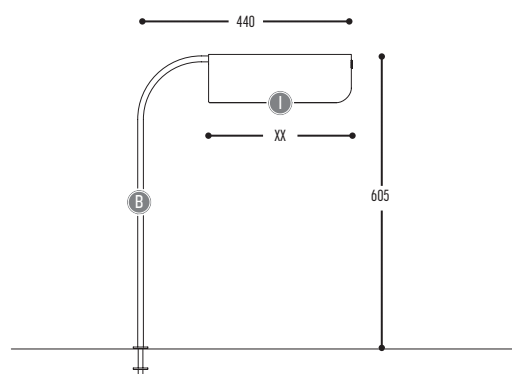

# BENDIT

design anthony boelaert for dark

1/4

**BENDIT TABLE**  
3453-BB(B)-H-II(I)-K

BB(B)	COLORS	02	Black
		03	White
		10	Alu Satinated
FF	LED	26	>90 CRI • 620 Lm / 26 W/m
		2	2700 K
		3	3000 K
H	COLOR TEMP.	4	4000 K
II(I)	COLORS	02	Black
		03	White
		10	Alu Satinated
		151	Bronze Dark
K	DRIVER	1	No driver
		0	Non dimmable (extern)
		3	Dali (extern)
		4	Phase cut (extern)