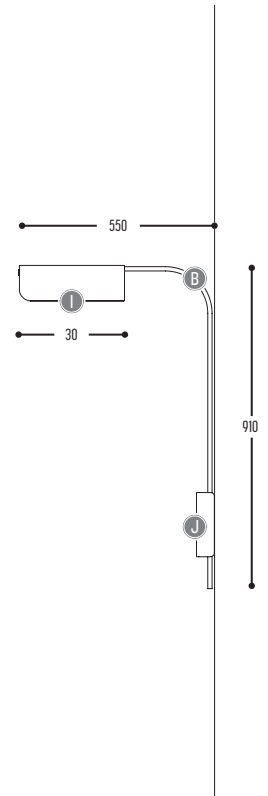

BENDIT

design anthony boelaert for dark

2/4

BENDIT WALL M
3450-BB(B)-H-II(I)-JJ(J)-K

BB(B)	COLORS	02	Black
		03	White
		10	Alu Satinated
FF	LED	26	>90 CRI • 620 Lm / 26 W/m (WALL M) >90 CRI • 820 Lm / 26 W/m (WALL)
		2	2700 K
H	COLOR TEMP.	3	3000 K
		4	4000 K
II(I)	COLORS	02	Black
		03	White
		10	Alu Satinated
		151	Bronze Dark
JJ(J)	COLORS	02	Black
		03	White
		10	Alu Satinated
		151	Bronze Dark
K	DRIVER	1	No driver
		0	Non dimmable (intern)
		3	Dali (extern)
		4	Phase cut (intern)

Metal-Alu

DARK®

© DARK 2021 - Dark has the right to change any technical data, dimensions, colors and characteristics without prior notice. All rights reserved. Please always check the latest technical data sheet on www.dark.be. Any reproduction of the Dark products is strictly forbidden and can seriously damage your health and endanger your bank account.

DARK at night nv
Vliegplein 43
9991 Maldegem — Belgium
+32 50 71 81 40
info@dark.be
www.dark.be