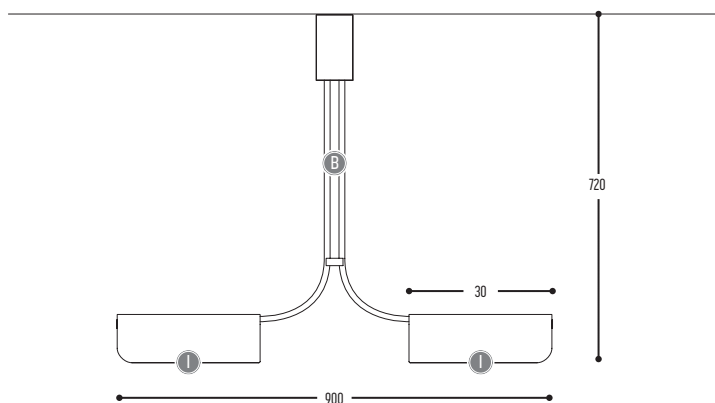

# BENDIT

design anthony boelaert for dark

4/4

**BENDIT S**  
3454-BB(B)-H-ii(i)-K

BB(B)	COLORS	02	Black
		03	White
		10	Alu Satinated
FF	LED	26	>90 CRI • 2X 620 Lm / 26 W/m
		2	2700 K
		3	3000 K
H	COLOR TEMP.	4	4000 K
ii(i)	COLORS	02	Black
		03	White
		10	Alu Satinated
		151	Bronze Dark
K	DRIVER	1	No driver
		0	Non dimmable (intern)
		3	Dali (extern)
		4	Phase cut (intern)