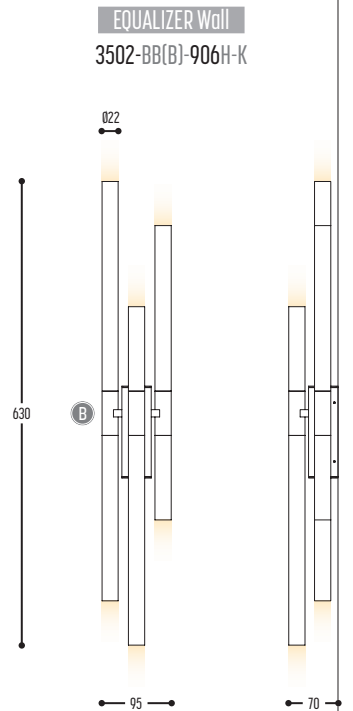

EQUALIZER

design bbrand for dark

3/3

BB(B)	COLORS	02	Black		
		03	White		
		10	Alu		
		151	Bronze Dark		
EFF	CRI • LUMENOUTPUT	906	>90 CRI • 600 Lm / 350 mA / 6,4 W		
		H	COLOR TEMP.	2	2700 K
		3	3000 K		
K	DRIVER	0	Non dimmable (intern)		
		3	Dali (extern)		
		4	Phase cut (intern)		

DARK®

© DARK 2021 - Dark has the right to change any technical data, dimensions, colors and characteristics without prior notice. All rights reserved. Please always check the latest technical data sheet on www.dark.be. Any reproduction of the Dark products is strictly forbidden and can seriously damage your health and endanger your bank account.

DARK at night nv
Vliegplein 43
9991 Maldegem — Belgium
+32 50 71 81 40
info@dark.be
www.dark.be