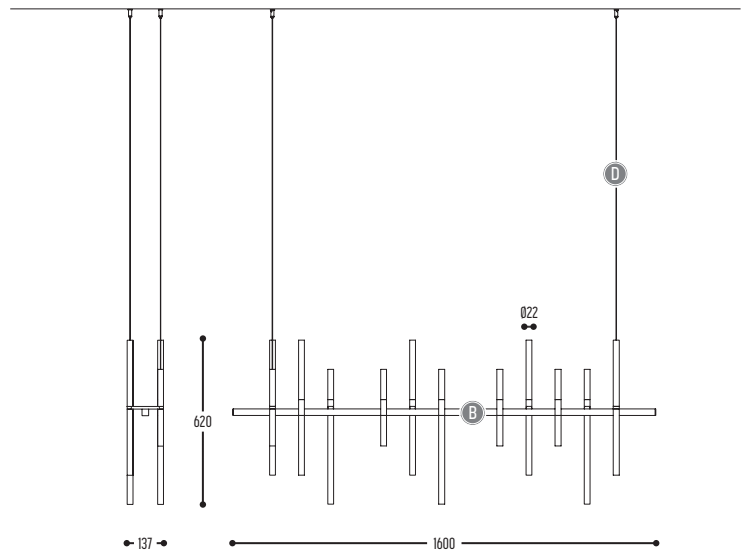

# EQUALIZER

design bbrand for dark

1/3

**EQUALIZER 1600**  
3501-BB(B)-906H-DD-K-L

BB(B)	COLORS	02	Black
		03	White
		10	Alu
		151	Bronze Dark
EFF	CRI • LUMENOUTPUT	906	>90 CRI • 600 Lm / 350 mA / 6,4 W
H	COLOR TEMP.	2	2700 K
		3	3000 K
DD	SUSP. CABLE	01	1,5 m
		02	2,5 m
K	DRIVER	0	Non dimmable
		3	Dali
		4	Phase cut
L	Lighting	1	down
		2	up/down