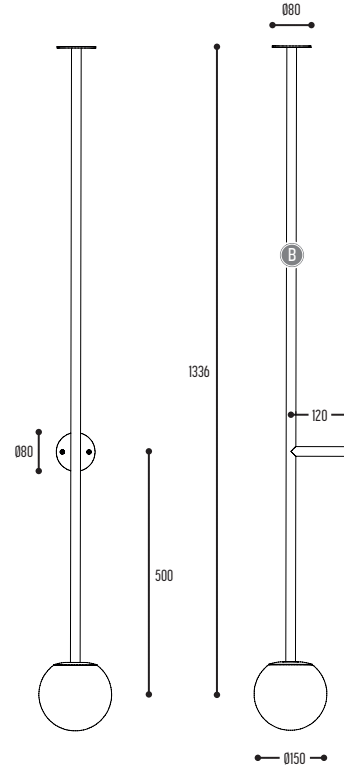

# BOELY-T

design dark studio for dark

1/2

BOELY-T G9  
2642-BB-071

BB(B)	COLORS	02		Black
		03		White
		10		Alu
CCC	TYPE G9	071		LED QT14 (MAX 9 W)

**DARK**<sup>®</sup>

© DARK 2023 - Dark has the right to change any technical data, dimensions, colors and characteristics without prior notice. All rights reserved. Please always check the latest technical data sheet on [www.dark.be](http://www.dark.be). Any reproduction of the Dark products is strictly forbidden and can seriously damage your health and endanger your bank account.