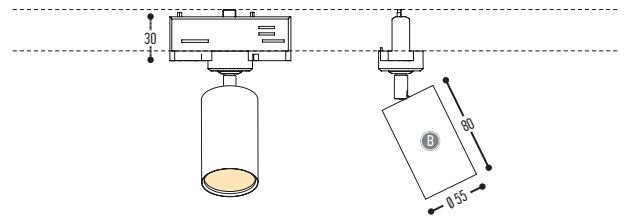

TOQI TRACK
2076-BB(B)-065

ACCESSORIES

	HONEYCOMB	172-9005-438099		Black
		172-9003-438099		White
		172-0112-438099		Gold

BB	COLORS	02		Black
		03		White
		150		Bronze Light
		151		Bronze Dark
CCC	TYPE GU10	065		OPAR51 (MAX 50 W)

Alu