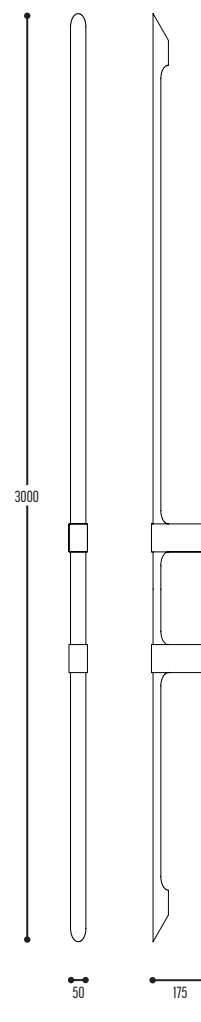

# AGUJA

design ricardo bofill taller de arquitectura for dark

1/2

AGUJA 115  
1279-BB(B)-3-K

AGUJA 170  
1275-BB(B)-3-K

|       |                   |     |   |                                  |
|-------|-------------------|-----|---|----------------------------------|
| BB(B) | COLORS            | 02  |  | Black                            |
|       |                   | 03  |  | White                            |
|       |                   | 111 |  | Brass Finish                     |
| E     | CRI • LUMENOUTPUT | 3   | AGUJA 115   | >90CRI • 3150 Lm / 19,4W / 3000K |
|       |                   |     | AGUJA 170   | >90CRI • 5250 Lm / 32,6W / 3000K |
|       |                   | 2   | AGUJA 115   | >90CRI • 2900 Lm / 19,4W / 2700K |
|       |                   |     | AGUJA 170   | >90CRI • 4900 Lm / 32,6W / 2700K |
| K     | DRIVER            | 1   | No driver   |                                  |
|       |                   | 0   | Non dimmable (intern)   |                                  |
|       |                   | 3   | Dali (extern)   |                                  |

# AGUJA

design ricardo bofill taller de arquitectura for dark

2/2

AGUJA 300  
1276-BB(B)-3-K

|       |                   |     |   |                                |
|-------|-------------------|-----|---|--------------------------------|
| BB(B) | COLORS            | 02  |  | Black                          |
|       |                   | 03  |  | White                          |
|       |                   | III |  | Brass Finish                   |
| E     | CRI • LUMENOUTPUT | 3   | AGUJA 300   | >90CRI • 8175 Lm / 50W / 3000K |
|       |                   | 2   | AGUJA 300   | >90CRI • 7700 Lm / 50W / 2700K |
| K     | DRIVER            | 1   | No driver   |                                |
|       |                   | 0   | Non dimmable (intern)   |                                |
|       |                   | 3   | Dali (extern)   |                                |