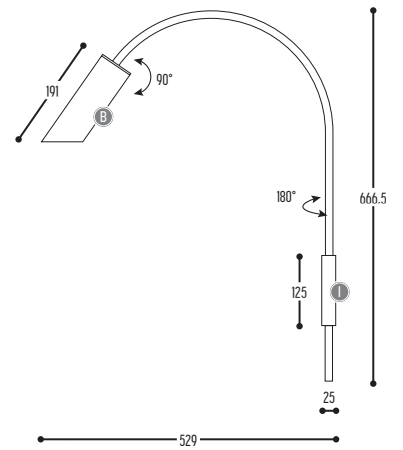

WALLSTER JR

design anthony boelaert for dark

1/1

WALLSTER JR

WALLSTER JR
1120-BB-90600H-II(I)-K

BB(B)	COLORS	02		Black
		03		White
EFF	CRI • LUMENOUTPUT	906	LED	>90 CRI • 600 Lm / 180mA / 6,4 W
GG	REFLECTOR	00	N.A.	
		2	2700 K	
H	COLOR TEMP.	3	3000 K	
		4	4000 K	
II(I)	COLORS	02		Black
		03		White
		110		Brass
K	DRIVER	1	No driver	
		0	Non dimmable (intern)	
		2	Dimmable 1-10 V (extern)	
		3	Dali (extern)	