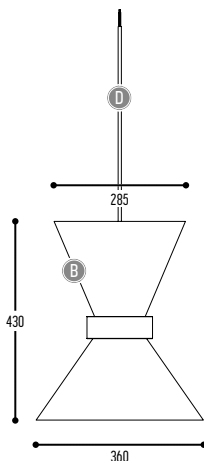

SL53

design léon stynen for dark

1/2

SL 53
3351-BB(B)914H-DD-K

SL 53 M
3350-BB(B)904H-DD-K

BB(B)	COLORS CONES	02		Black
		03		White
		101		Soft Pink
		103		Soft Blue
		104		Soft Green
		124		Kaki
		140		Old Pink
		141		Terracotta Red
		142		Oxide Red
EFF	CRI • LUMENOUTPUT	904	LED	>90 CRI • 2x 600 Lm / 350 mA / 2x 6,4 W
		914	LED	>90 CRI • 2x 1400 Lm / 350 mA / 2x 14 W
H	COLOR TEMP	2	2700 K	
		3	3000 K	
DD	SUSP. CABLE	01	1,5 m	
		02	2,5 m	
K	DRIVER	1	No driver	
		0	Non dimmable (intern)	
		2	Dimmable 1-10 V (intern) Small version (extern)	
		3	Dali (intern) Small version (extern)	
		4	Phase cut (intern)	