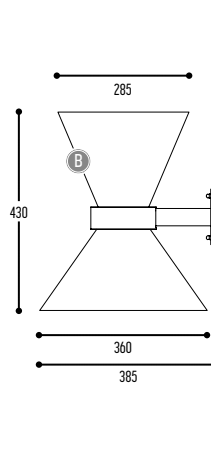

SL 53 WALL
3353-BB(B)914H-K