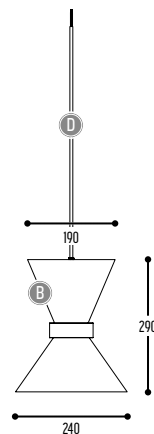

SL53

design léon stynen for dark

1/2

SL 53
3351-BB(B)914H-DD-K

SL 53 M
3350-BB(B)904H-DD-K

BB(B)	COLORS CONES	02		Black
		03		White
		101		Soft Pink
		103		Soft Blue
		104		Soft Green
		124		Kaki
		140		Old Pink
		141		Terracotta Red
		142		Oxide Red
EFF	CRI • LUMENOUTPUT	904	LED	>90 CRI • 2x 600 Lm / 350 mA / 2x 6,4 W
		914	LED	>90 CRI • 2x 1400 Lm / 350 mA / 2x 14 W
H	COLOR TEMP	2	2700 K	
		3	3000 K	
DD	SUSP. CABLE	01	1,5 m	
		02	2,5 m	
K	DRIVER	1	No driver	
		0	Non dimmable (intern)	
		2	Dimmable 1-10 V (intern) Small version (extern)	
		3	Dali (intern) Small version (extern)	
		4	Phase cut (intern)	