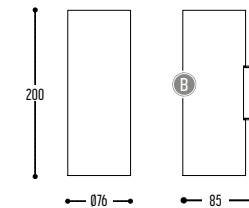

# TUKI 60

design dark studio

The Jane Tab - Photo Piet Albert Goethals

TUKI 60

BB	COLORS	02	Black
		03	White
EFF	CRI • LUMENOUTPUT	907	>90 CRI • 895 Lm / 350 mA / 12 W
		GG	REFLECTOR
GG	REFLECTOR	11	11°
		20	20°
		34	34°
H	COLOR TEMP.	2	2700K
		3	3000K
		4	4000K
		I	INSIDE COLOR
B	Black		
G	Gold		
K	DRIVER	0	Non dimmable (intern)
		3	Dali (extern)
		4	Phase cut (intern)

**TUKI 60 WALL**  
2020-BB-90600H-K

BB(B)	COLORS	02	Black
		03	White
		112	Gold
			RAL color on request
EFF	CRI • LUMENOUTPUT	906	>90 CRI • 2X 600 Lm / 350 mA / 6,4 W
GG	REFLECTOR	00	N.A.
		2	2700K
		4	4000K
H	COLOR TEMP.	3	3000K
		4	4000K
K	DRIVER	1	No driver
		0	Non dimmable (intern)
		3	Dali (extern)
		4	Phase cut (intern)

**DALI - version**

TRACK RAIL: to be ordered separately  
Compatible with GLOBAL & POWERGEAR

ACCESSORIES p. xx

	HONEYCOMB	172-9005-438099		Black
		172-9003-438099		White
		172-0112-438099		Gold

BB(B)	COLORS	02		Black
		03		White
EFF	CRI • LUMENOUTPUT	907	>90 CRI • 1360 Lm / 350 mA / 12 W	
		918	>90 CRI • 1800 Lm / 500 mA / 20 W	
		930	>90 CRI • 3000 Lm / 700 mA / 30 W	
GG	REFLECTOR	11	11°	
		20	20°	
		34	34°	
H	COLOR TEMP.	2	2700K	
		3	3000K	
I	INSIDE COLOR	W		White
		B		Black
		G		Gold
K	DRIVER	0	Non dimmable (intern)	
		3	Dali (intern)	
		4	Phase cut (intern)	