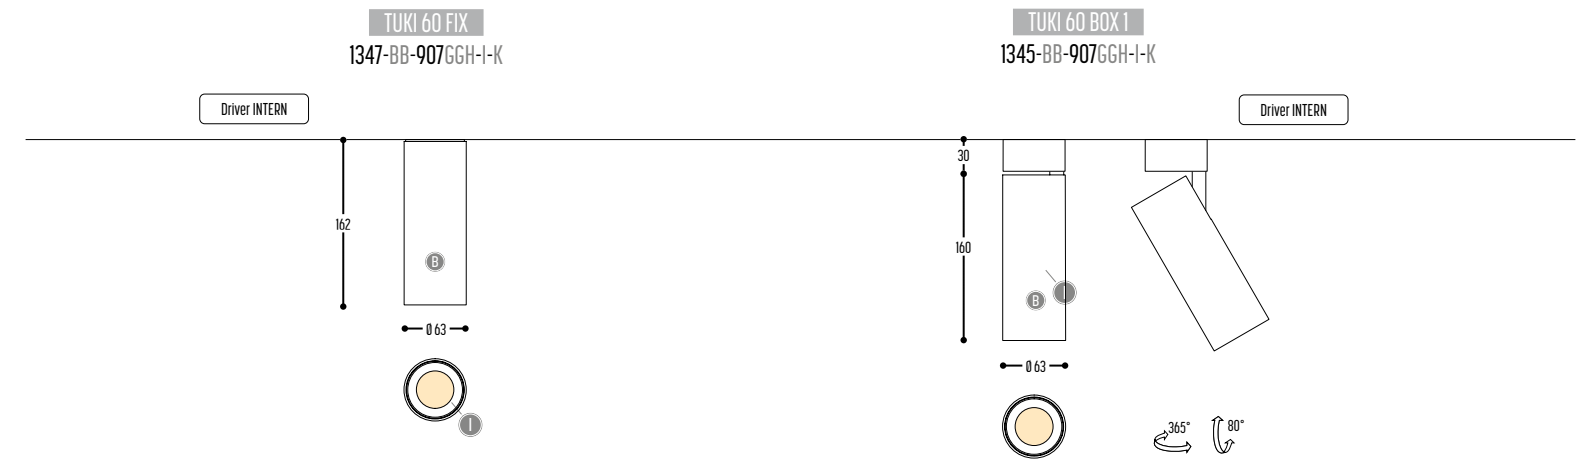

# TUKI 60

design dark studio

The Jane Tab - Photo Piet Albert Goethals

TUKI 60

BB	COLORS	02	Black
		03	White
EFF	CRI • LUMENOUTPUT	907	>90 CRI • 895 Lm / 350 mA / 12 W
		GG	REFLECTOR
GG	REFLECTOR	11	11°
		20	20°
		34	34°
H	COLOR TEMP.	2	2700K
		3	3000K
		4	4000K
		I	INSIDE COLOR
B	Black		
G	Gold		
K	DRIVER	0	Non dimmable (intern)
		3	Dali (extern)
		4	Phase cut (intern)

ACCESSORIES p. xx

	HONEYCOMB	172-9005-438099	Black
		172-9003-438099	White
		172-0112-438099	Gold

**TUKI 60 TRACK**  
1346-BB-EFFGGH-I-K

TRACK RAIL: to be ordered separately  
Compatible with EUTRAC, GLOBAL & POWERGEAR

**DALI - version**

TRACK RAIL: to be ordered separately  
Compatible with GLOBAL & POWERGEAR

ACCESSORIES p. xx

	HONEYCOMB	172-9005-438099		Black
		172-9003-438099		White
		172-0112-438099		Gold

BB(B)	COLORS	02		Black
		03		White
EFF	CRI • LUMENOUTPUT	907	>90 CRI • 1360 Lm / 350 mA / 12 W	
		918	>90 CRI • 1800 Lm / 500 mA / 20 W	
		930	>90 CRI • 3000 Lm / 700 mA / 30 W	
GG	REFLECTOR	11	11°	
		20	20°	
		34	34°	
H	COLOR TEMP.	2	2700K	
		3	3000K	
I	INSIDE COLOR	W		White
		B		Black
		G		Gold
K	DRIVER	0	Non dimmable (intern)	
		3	Dali (intern)	
		4	Phase cut (intern)	