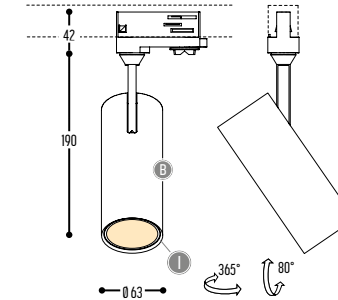

ACCESSORIES p. xx

	HONEYCOMB	172-9005-438099	Black
		172-9003-438099	White
		172-0112-438099	Gold

**TUKI 60 TRACK**  
1346-BB-EFFGGH-I-K

TRACK RAIL: to be ordered separately  
Compatible with EUTRAC, GLOBAL & POWERGEAR

**DALI - version**

TRACK RAIL: to be ordered separately  
Compatible with GLOBAL & POWERGEAR

ACCESSORIES p. xx

	HONEYCOMB	172-9005-438099		Black
		172-9003-438099		White
		172-0112-438099		Gold

BB(B)	COLORS	02		Black
		03		White
EFF	CRI • LUMENOUTPUT	907	>90 CRI • 1360 Lm / 350 mA / 12 W	
		918	>90 CRI • 1800 Lm / 500 mA / 20 W	
		930	>90 CRI • 3000 Lm / 700 mA / 30 W	
GG	REFLECTOR	11	11°	
		20	20°	
		34	34°	
H	COLOR TEMP.	2	2700K	
		3	3000K	
I	INSIDE COLOR	W		White
		B		Black
		G		Gold
K	DRIVER	0	Non dimmable (intern)	
		3	Dali (intern)	
		4	Phase cut (intern)	