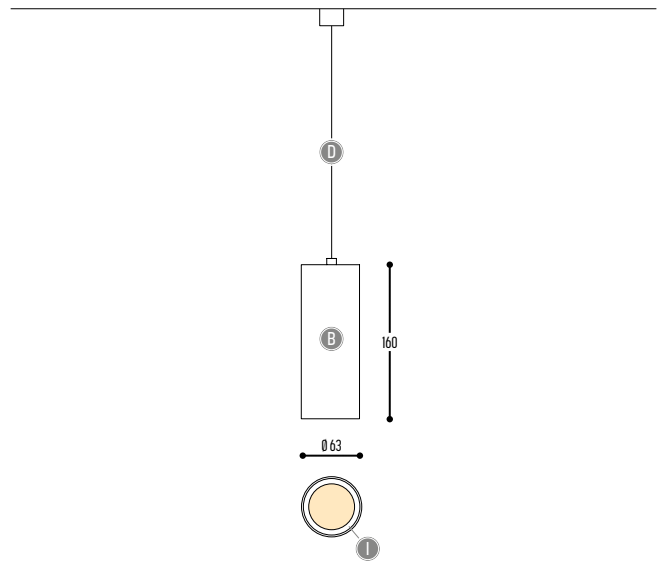

# TUKI 60

design dark studio

The Jane Tab - Photo Piet Albert Goethals

TUKI 60

BB	COLORS	02	Black
		03	White
EFF	CRI • LUMENOUTPUT	907	>90 CRI • 895 Lm / 350 mA / 12 W
		GG	REFLECTOR
GG	REFLECTOR	11	11°
		20	20°
		34	34°
H	COLOR TEMP.	2	2700K
		3	3000K
		4	4000K
		I	INSIDE COLOR
B	Black		
G	Gold		
K	DRIVER	0	Non dimmable (intern)
		3	Dali (extern)
		4	Phase cut (intern)

ACCESSORIES p. xx

	HONEYCOMB	172-9005-438099	Black
		172-9003-438099	White
		172-0112-438099	Gold

TUKI 60

**TUKI 60S**  
1349-BB-907GGH-DD-I-K

Driver INTERN

BB	COLORS	02	Black
		03	White
EFF	CRI • LUMENOUTPUT	907	>90 CRI • 895 Lm / 350 mA / 12 W
GG	REFLECTOR	11	11°
		20	20°
		34	34°
H	COLOR TEMP.	2	2700K
		3	3000K
		4	4000K
DD	SUSP. CABLE	01	1,5 m
		02	2,5 m
I	INSIDE COLOR	W	White
		B	Black
		G	Gold
K	DRIVER	0	Non dimmable (intern)
		3	Dali (extern)
		4	Phase cut (intern)

**DALI - version**

TRACK RAIL: to be ordered separately  
Compatible with GLOBAL & POWERGEAR

ACCESSORIES p. xx

	HONEYCOMB	172-9005-438099		Black
		172-9003-438099		White
		172-0112-438099		Gold

BB(B)	COLORS	02		Black
		03		White
EFF	CRI • LUMENOUTPUT	907	>90 CRI • 1360 Lm / 350 mA / 12 W	
		918	>90 CRI • 1800 Lm / 500 mA / 20 W	
		930	>90 CRI • 3000 Lm / 700 mA / 30 W	
GG	REFLECTOR	11	11°	
		20	20°	
		34	34°	
H	COLOR TEMP.	2	2700K	
		3	3000K	
I	INSIDE COLOR	W		White
		B		Black
		G		Gold
K	DRIVER	0	Non dimmable (intern)	
		3	Dali (intern)	
		4	Phase cut (intern)	