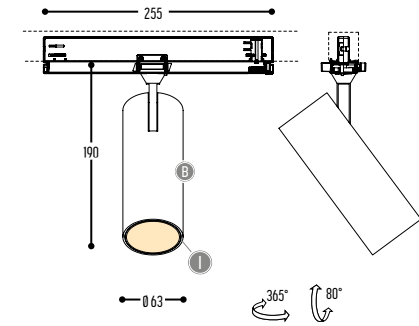

ACCESSORIES p. xx

	HONEYCOMB	172-9005-438099	Black
		172-9003-438099	White
		172-0112-438099	Gold

**TUKI 60 TRACK**  
1346-BB-EFFGGH-I-K

TRACK RAIL: to be ordered separately  
Compatible with EUTRAC, GLOBAL & POWERGEAR

**DALI - version**

TRACK RAIL: to be ordered separately  
Compatible with GLOBAL & POWERGEAR

ACCESSORIES p. xx

	HONEYCOMB	172-9005-438099		Black
		172-9003-438099		White
		172-0112-438099		Gold

BB(B)	COLORS	02		Black
		03		White
EFF	CRI • LUMENOUTPUT	907	>90 CRI • 1360 Lm / 350 mA / 12 W	
		918	>90 CRI • 1800 Lm / 500 mA / 20 W	
		930	>90 CRI • 3000 Lm / 700 mA / 30 W	
GG	REFLECTOR	11	11°	
		20	20°	
		34	34°	
H	COLOR TEMP.	2	2700K	
		3	3000K	
I	INSIDE COLOR	W		White
		B		Black
		G		Gold
K	DRIVER	0	Non dimmable (intern)	
		3	Dali (intern)	
		4	Phase cut (intern)	