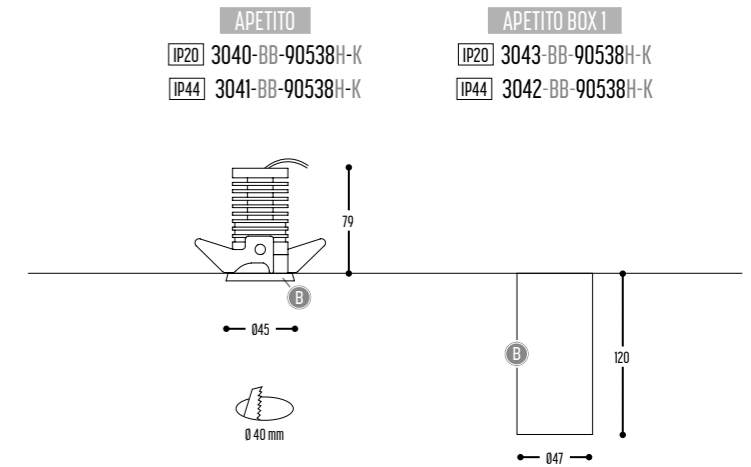

APETITO

design dark studio

APETITO
 IP20 3040-BB-90538H-K
 IP44 3041-BB-90538H-K

APETITO BOX 1
 IP20 3043-BB-90538H-K
 IP44 3042-BB-90538H-K

BB(B)	COLORS	02	Black
		03	White
		150	Bronze Light
		151	Bronze Dark
EFF	CRI • LUMENOUTPUT	905	>90 CRI • 1 x 550 Lm / 180 mA / 6,4 W
GG	REFLECTOR	38	38°
H	COLOR TEMP.	2	2700K
		3	3000K
K	DRIVER	1	No driver
		0	Non dimmable (extern) - fits in opening made in ceiling
		3	Dali (extern)
		4	Phase cut (extern)