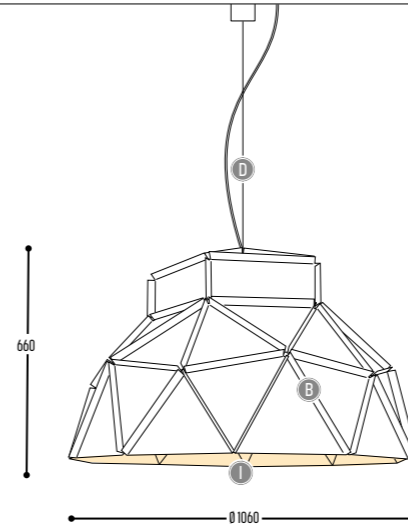

APOLLO

design romy kühne

Marmelade HQ _ Detail Concept

Watt the firms _Kras architecten

Miras _ Buro Project

APOLLO
740-BB-001-DD-II(I)
740-BB-930002-DD-II(I)-K

BB(B)	COLOR OUTSIDE	02	Black
		03	White
CCC	TYPE E27	001	LED / Globe (MAX 15 W)
EFF	CRI • LUMENOUTPUT	930	>90 CRI • 1400 Lm / 350 mA / 14 W
GG	REFLECTOR	00	N.A.
H	COLOR TEMP.	2	2700K
DD	SUSP. CABLE	02	2,5 m
		03	5 m
II(I)	COLOR INSIDE	02	Black
		03	White
		101	Soft Pink
		103	Soft Blue
		104	Soft Green
		124	Kaki
		140	Old Pink
		141	Terracotta Red
		142	Oxide Red
		111	Brass Finish
K	DRIVER	0	Non dimmable (intern)
		3	Dali (intern)