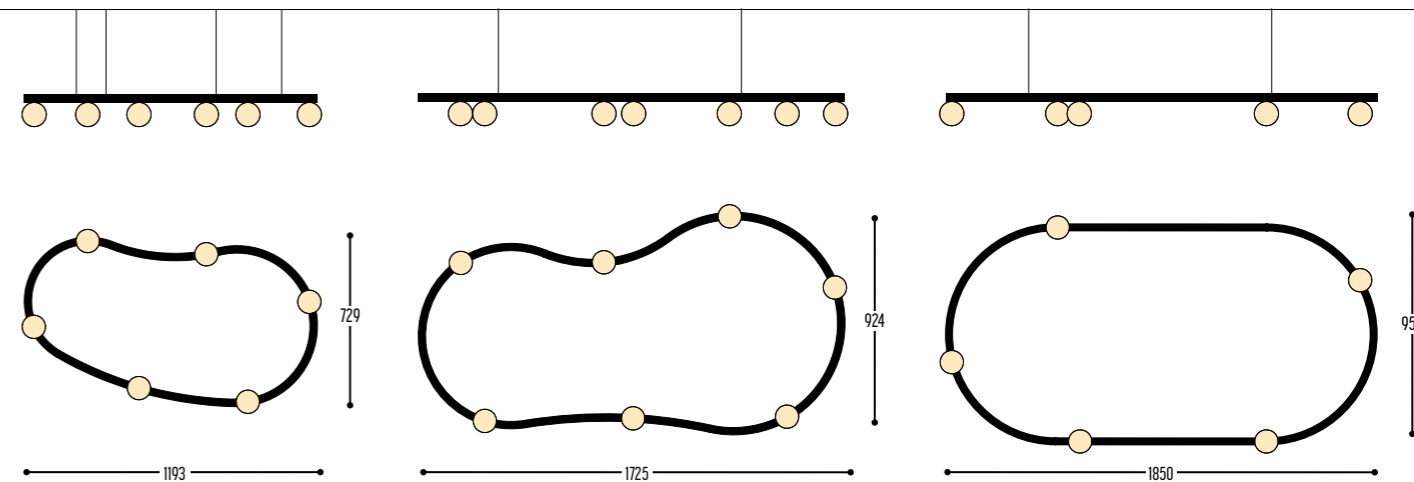

BALLZZZ ORGANIC 1
2325-BB-90600-H-DD-K

BALLZZZ ORGANIC 2
2326-BB-90600-H-DD-K

BALLZZZ ORGANIC 3
2327-BB-90600-H-DD-K