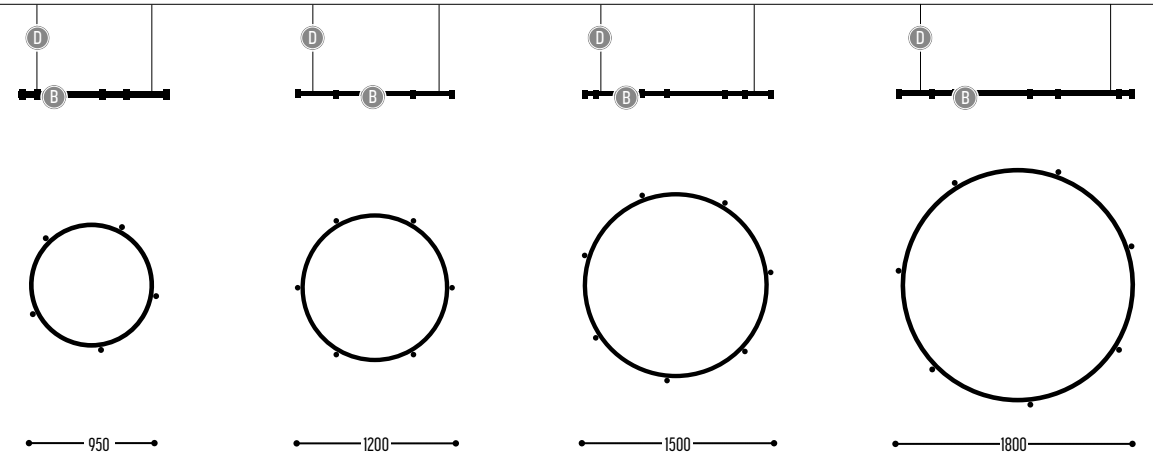

BALLZZZ FDR

design anthony boelaert

Possibilities

E27 fitting
order lamps
see page 518

BALLZZZ FDR 950
1913-BB-001-DD-J

BALLZZZ FDR 1200
1915-BB-001-DD-J

BALLZZZ FDR 1500
1916-BB-001-DD-J

BALLZZZ FDR 1800
1917-BB-001-DD-J

BB	COLOR RING	02	Black
		03	White
		RAL color on request	
CCC	TYPE E27	001	LED (MAX.10 W)
DD	SUSP. CABLE	01	1,5 m
		02	2,5 m
		03	5 m
J	UP DOWN TYPE	0	down outside
		2	up outside
		4	double down

BALLZZZ FDR ORGANIC 1
2335-BB-001-DD-J

BALLZZZ FDR ORGANIC 2
2336-BB-001-DD-J

BALLZZZ FDR ORGANIC 3
2337-BB-001-DD-J

BB	COLOR RING	02	Black
		03	White
		RAL color on request	
CCC	TYPE E27	001	LED (MAX 10 W)
DD	SUSP. CABLE	01	1,5 m
		02	2,5 m
		03	5 m
J	UP DOWN TYPE	0	down outside
		2	up outside
		4	double down