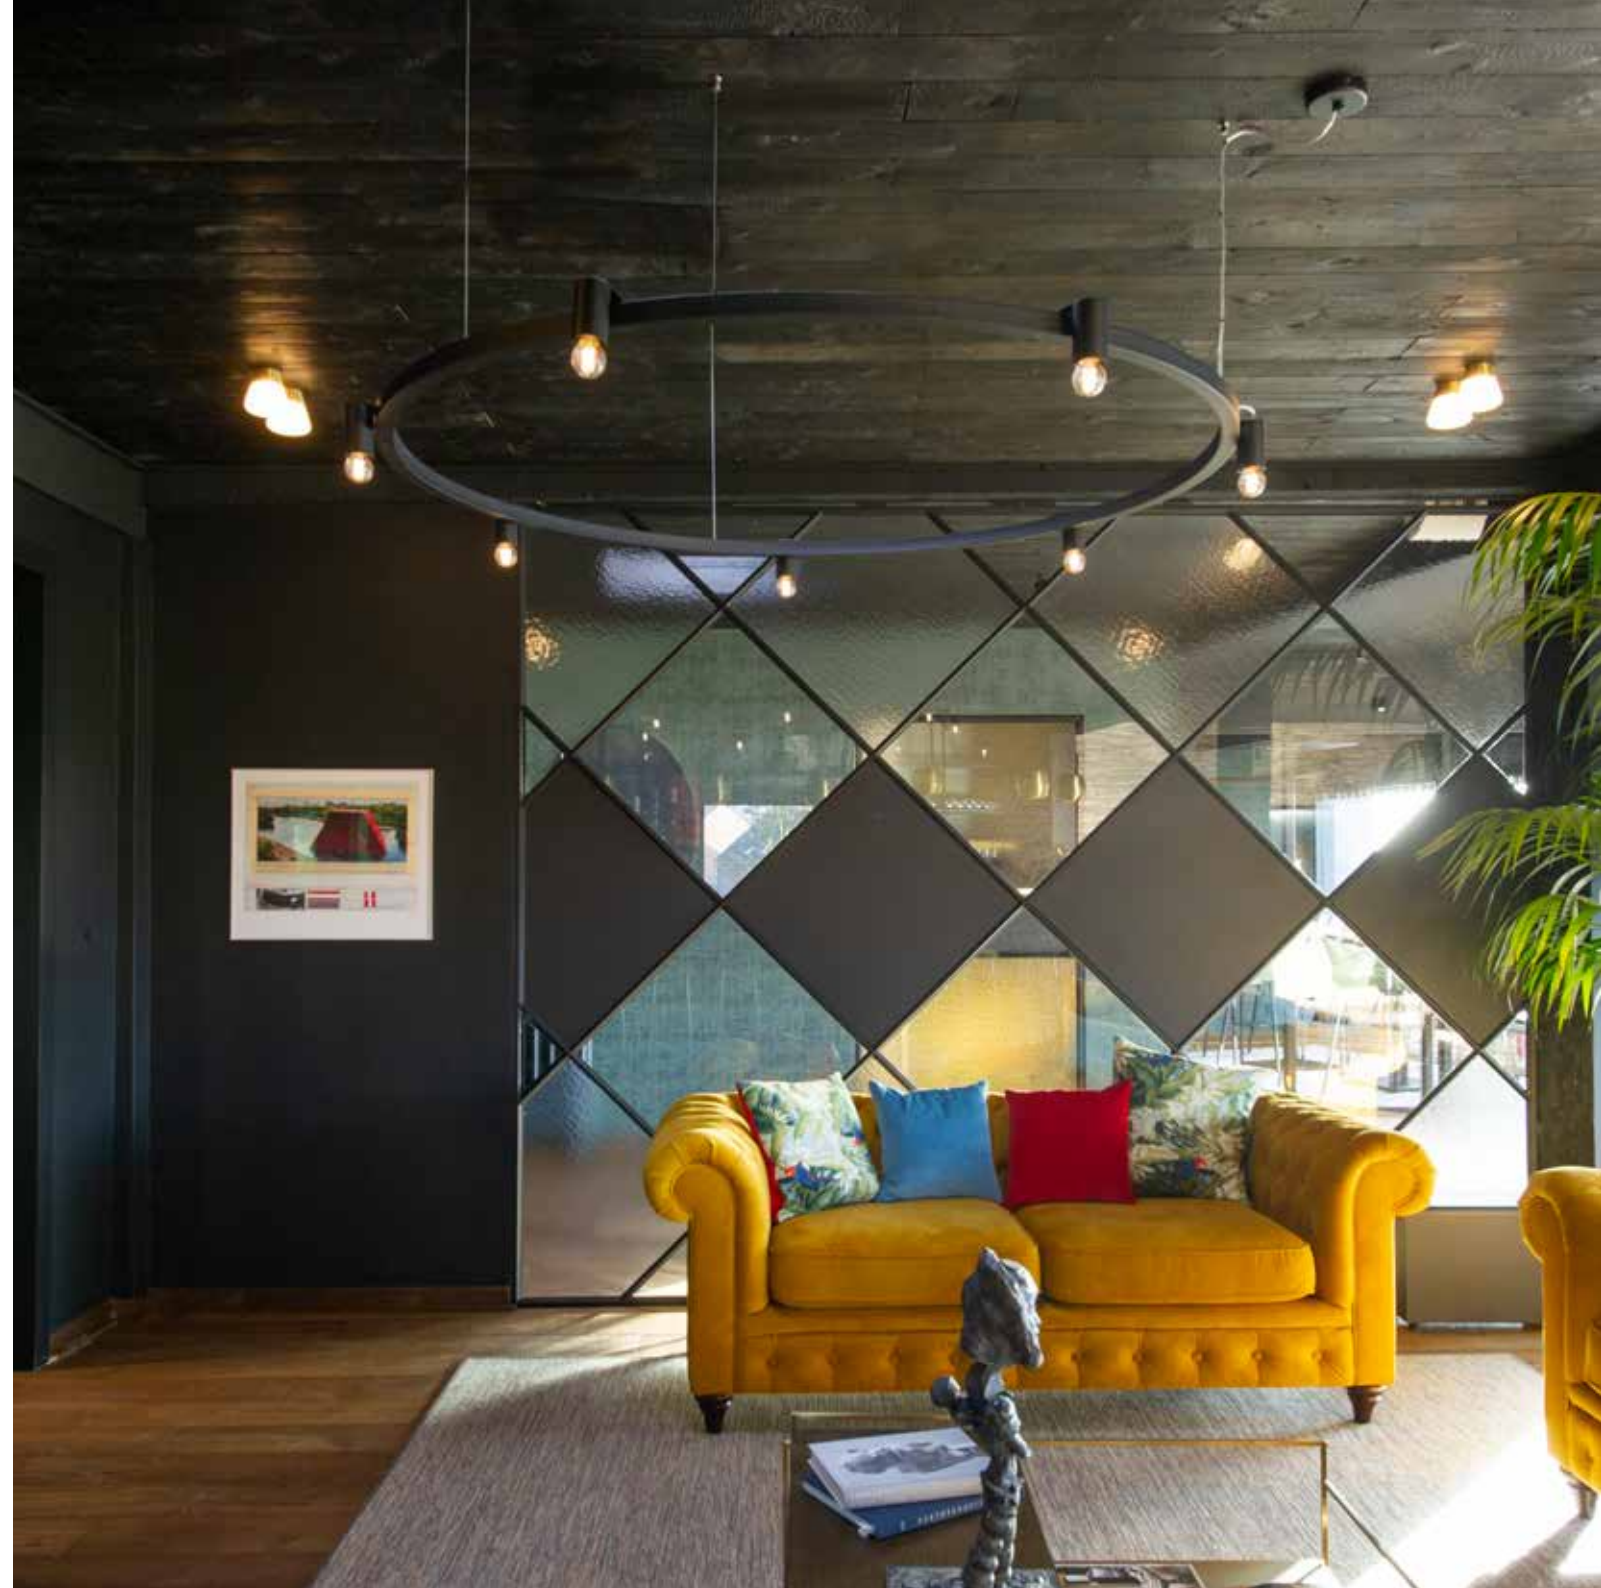

BALLZZZ FDR

design anthony boelaert

Possibilities

E27 fitting
order lamps
see page 518

BALLZZZ FDR 950
1913-BB-001-DD-J

BALLZZZ FDR 1200
1915-BB-001-DD-J

BALLZZZ FDR 1500
1916-BB-001-DD-J

BALLZZZ FDR 1800
1917-BB-001-DD-J

BB	COLOR RING	02	Black
		03	White
		RAL color on request	
CCC	TYPE E27	001	LED (MAX.10 W)
DD	SUSP. CABLE	01	1,5 m
		02	2,5 m
		03	5 m
J	UP DOWN TYPE	0	down outside
		2	up outside
		4	double down

BALLZZZ FDR ORGANIC 1
2335-BB-001-DD-J