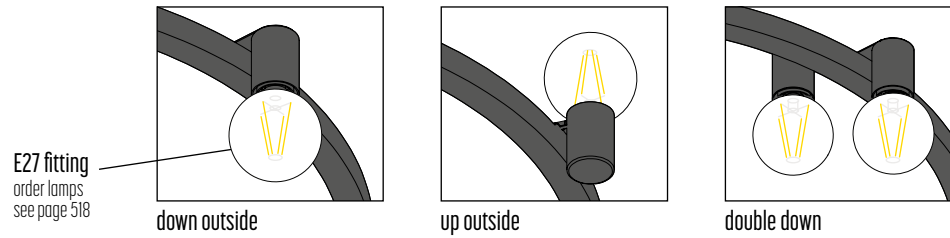

BALLZZZ FDR

design anthony boelaert

Possibilities

E27 fitting
order lamps
see page 518

BALLZZZ FDR 950
1913-BB-001-DD-J

BALLZZZ FDR 1200
1915-BB-001-DD-J

BALLZZZ FDR 1500
1916-BB-001-DD-J

BALLZZZ FDR 1800
1917-BB-001-DD-J

BB	COLOR RING	02	Black
		03	White
		RAL color on request	
CCC	TYPE E27	001	LED (MAX.10 W)
DD	SUSP. CABLE	01	1,5 m
		02	2,5 m
		03	5 m
J	UP DOWN TYPE	0	down outside
		2	up outside
		4	double down

BALLZZZ FDR ORGANIC 1
2335-BB-001-DD-J

BALLZZZ FDR ORGANIC 2
2336-BB-001-DD-J

BALLZZZ FDR ORGANIC 3
2337-BB-001-DD-J

BB	COLOR RING	02	Black
		03	White
		RAL color on request	
CCC	TYPE E27	001	LED (MAX 10 W)
DD	SUSP. CABLE	01	1,5 m
		02	2,5 m
		03	5 m
J	UP DOWN TYPE	0	down outside
		2	up outside
		4	double down