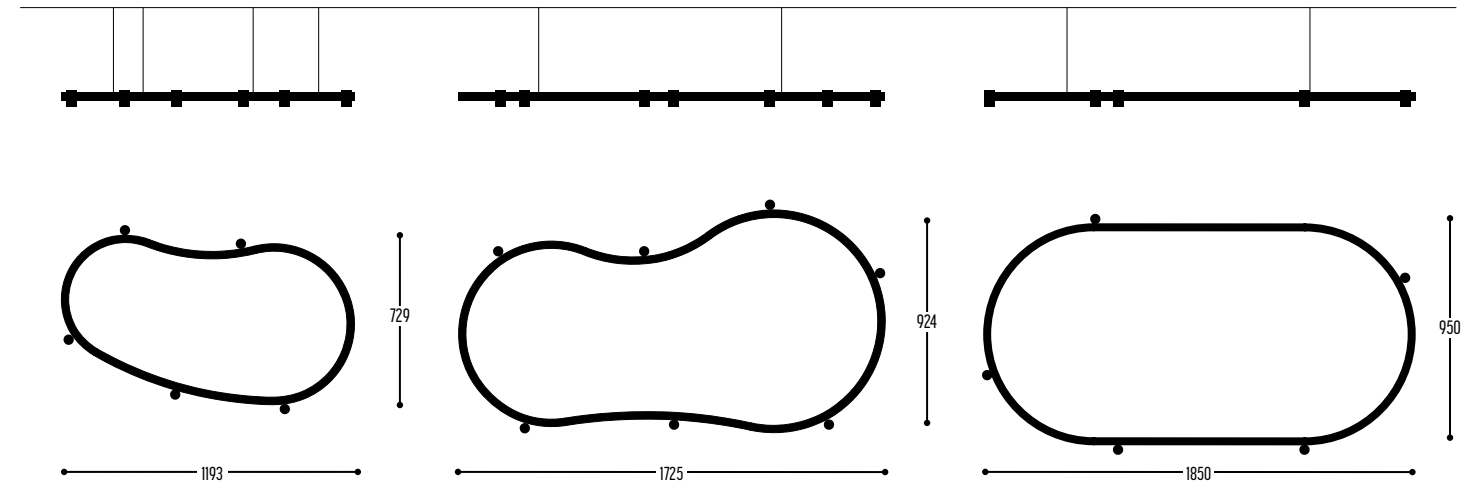

BALLZZZ FDR

design anthony boelaert

Possibilities

E27 fitting
order lamps
see page 518

BALLZZZ FDR 950
1913-BB-001-DD-J

BALLZZZ FDR 1200
1915-BB-001-DD-J

BALLZZZ FDR 1500
1916-BB-001-DD-J

BALLZZZ FDR 1800
1917-BB-001-DD-J

BB	COLOR RING	02	Black
		03	White
		RAL color on request	
CCC	TYPE E27	001	LED (MAX.10 W)
DD	SUSP. CABLE	01	1,5 m
		02	2,5 m
		03	5 m
J	UP DOWN TYPE	0	down outside
		2	up outside
		4	double down

BALLZZZ FDR ORGANIC 1
2335-BB-001-DD-J

BALLZZZ FDR ORGANIC 2
2336-BB-001-DD-J

BALLZZZ FDR ORGANIC 3
2337-BB-001-DD-J

BB	COLOR RING	02	Black
		03	White
		RAL color on request	
CCC	TYPE E27	001	LED (MAX 10 W)
DD	SUSP. CABLE	01	1,5 m
		02	2,5 m
		03	5 m
J	UP DOWN TYPE	0	down outside
		2	up outside
		4	double down