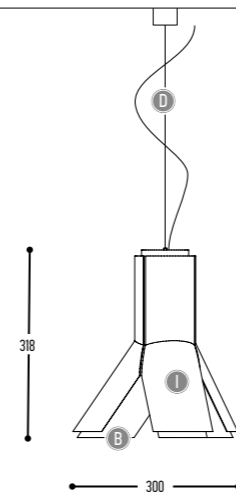

BOKY

design frank janssens

BOKY
820-BB-001-DD-I

BB	COLOR INSIDE	03	White (translucent)
		04	Red
		08	Orange
CCC	TYPE E27	001	LED / Globe (MAX 12 W)
DD	SUSP CABLE	01	1,5 m
		02	2,5 m
I	COLOR OUTSIDE	B	Black
		W	White
		RAL color on request	