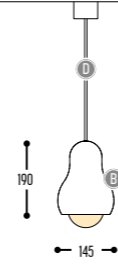

CAPTAIN CORK

design miguel arruda

Groepspraktijk Tille _ Cobras Archi

CAPTAIN CORK S
1020-67-001-DD

CAPTAIN CORK 45S
1021-67-001-DD

CAPTAIN CORK MAX S
1022-67-001-DD

CAPTAIN CORK CLUB3
1023-67-001-DD

ceiling base standard matt black
on request other colors possible

CAPTAIN CORK CLUB5
1024-67-001-DD

ceiling base standard matt black
on request other colors possible

BB	COLORS	67	Cork
CCC	TYPE E27	001	LED / Globe (MAX 10 W)
DD	SUSP. CABLE	01	1,5 m
		02	2,5 m