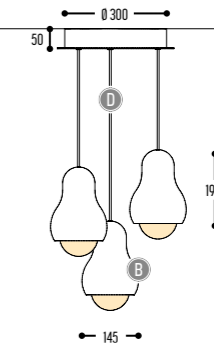

CAPTAIN CORK

design miguel arruda

Groepspraktijk Tille _ Cobras Archi

CAPTAIN CORK S
1020-67-001-DD

CAPTAIN CORK 45S
1021-67-001-DD

CAPTAIN CORK MAX S
1022-67-001-DD

CAPTAIN CORK CLUB3
1023-67-001-DD

ceiling base standard matt black
on request other colors possible

CAPTAIN CORK CLUB5
1024-67-001-DD

ceiling base standard matt black
on request other colors possible

BB	COLORS	67	Cork
CCC	TYPE E27	001	LED / Globe (MAX 10 W)
DD	SUSP. CABLE	01	1,5 m
		02	2,5 m