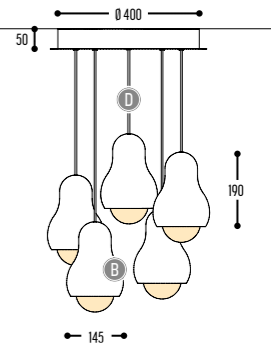

CAPTAIN CORK

design miguel arruda

Groepspraktijk Tille _ Cobras Archi

CAPTAIN CORK S
1020-67-001-DD

CAPTAIN CORK 45S
1021-67-001-DD

CAPTAIN CORK MAX S
1022-67-001-DD

CAPTAIN CORK CLUB3
1023-67-001-DD

ceiling base standard matt black
on request other colors possible

CAPTAIN CORK CLUB5
1024-67-001-DD

ceiling base standard matt black
on request other colors possible

BB	COLORS	67	Cork
CCC	TYPE E27	001	LED / Globe (MAX 10 W)
DD	SUSP. CABLE	01	1,5 m
		02	2,5 m