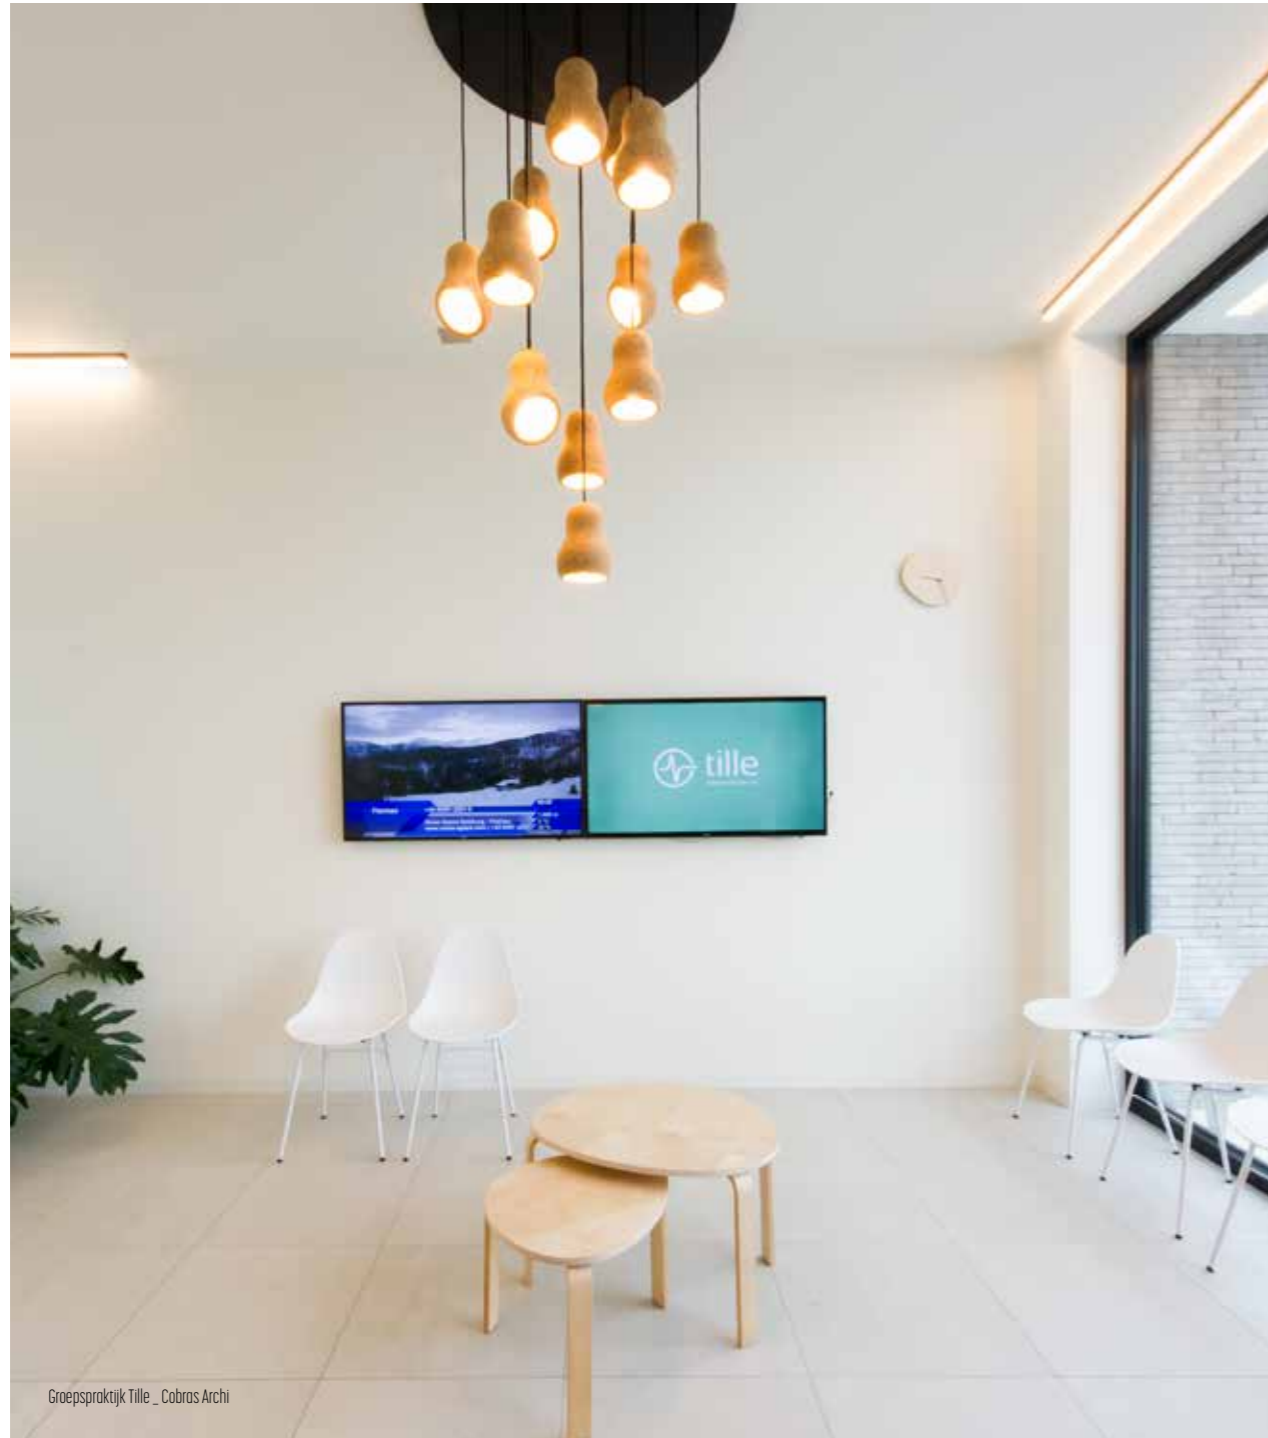

CAPTAIN CORK

design miguel arruda

Groepspraktijk Tille _ Cobras Archi

CAPTAIN CORK S
1020-67-001-DD

CAPTAIN CORK 45S
1021-67-001-DD

CAPTAIN CORK MAX S
1022-67-001-DD

CAPTAIN CORK CLUB3
1023-67-001-DD

ceiling base standard matt black
on request other colors possible

CAPTAIN CORK CLUB5
1024-67-001-DD

ceiling base standard matt black
on request other colors possible

BB	COLORS	67	Cork
CCC	TYPE E27	001	LED / Globe (MAX 10 W)
DD	SUSP. CABLE	01	1,5 m
		02	2,5 m