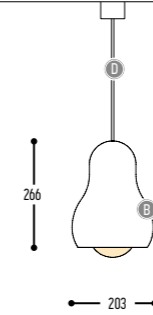

CAPTAIN CORK

design miguel arruda

Groepspraktijk Tille _ Cobras Archi

CAPTAIN CORK S
1020-67-001-DD

CAPTAIN CORK 45S
1021-67-001-DD

CAPTAIN CORK MAX S
1022-67-001-DD

CAPTAIN CORK CLUB3
1023-67-001-DD

ceiling base standard matt black
on request other colors possible

CAPTAIN CORK CLUB5
1024-67-001-DD

ceiling base standard matt black
on request other colors possible

BB	COLORS	67	Cork
CCC	TYPE E27	001	LED / Globe (MAX 10 W)
DD	SUSP. CABLE	01	1,5 m
		02	2,5 m