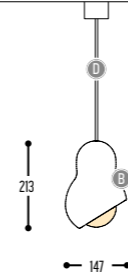

CAPTAIN CORK

design miguel arruda

Groepspraktijk Tille _ Cobras Archi

CAPTAIN CORK S
1020-67-001-DD

CAPTAIN CORK 45S
1021-67-001-DD

CAPTAIN CORK MAX S
1022-67-001-DD

CAPTAIN CORK CLUB3
1023-67-001-DD

ceiling base standard matt black
on request other colors possible

CAPTAIN CORK CLUB5
1024-67-001-DD

ceiling base standard matt black
on request other colors possible

BB	COLORS	67	Cork
CCC	TYPE E27	001	LED / Globe (MAX 10 W)
DD	SUSP. CABLE	01	1,5 m
		02	2,5 m