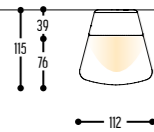

CUPCAKE SUZY

1060-BB(B)-804002-00
1060-BB(B)-80600H-00-K
1060-BB(B)-071-K