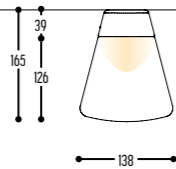

CUPCAKE JENNY

1061-BB(B)-804002-00
1061-BB(B)-80600H-00-K
1061-BB(B)-071-K