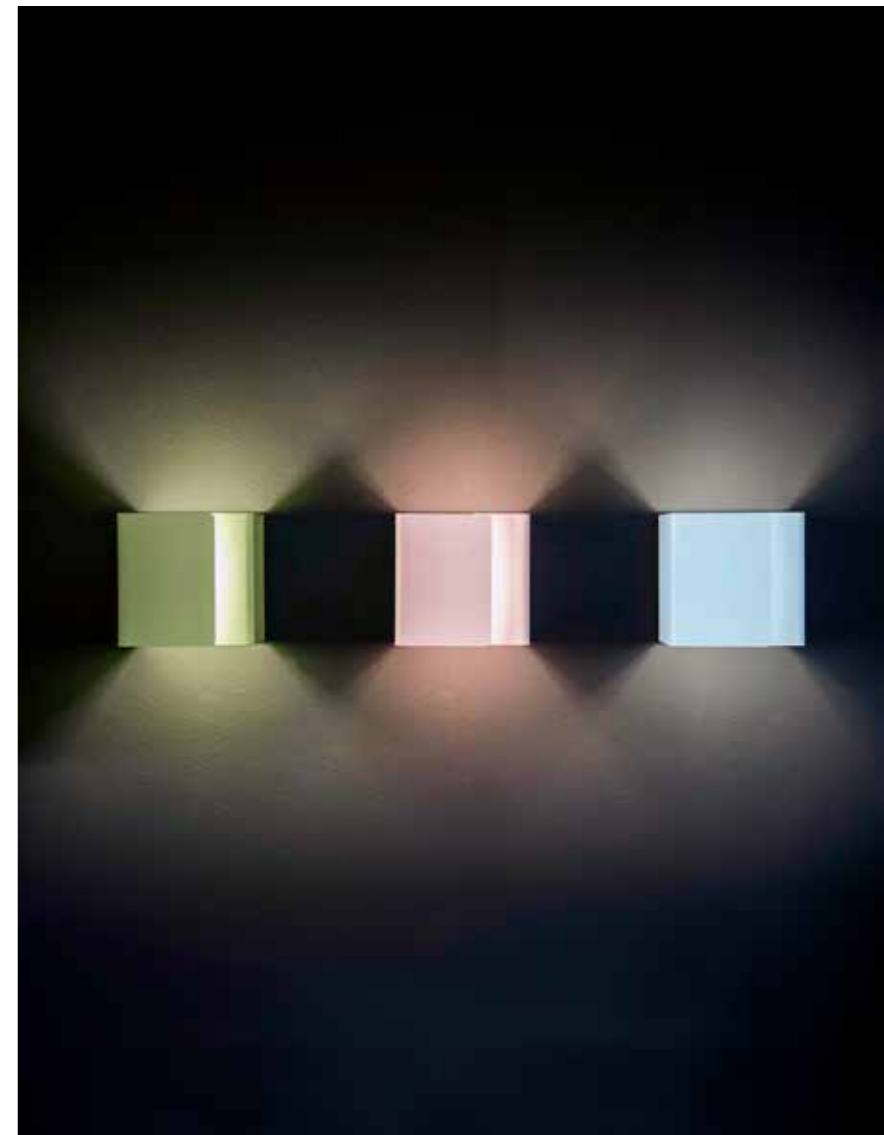

DING
design nuuv

DING
851-BB(B)-071-00
851-BB(B)-80500H-00-K

BB(B)	COLORS	02		Black
		03		White
		101		Soft Pink
		103		Soft Blue
		104		Soft Green
		124		Kaki
		140		Old Pink
		141		Terracotta Red
		142		Oxide Red
		150		Bronze Light
151		Bronze Dark		
111		Brass Finish		
			RAL color on request	
CCC	TYPE G9	071		G9 - LED 6W - 500lm
EFF	CRI • LUMENOUTPUT	805	CC LED	>90 CRI • 1x 400 Lm / 700 mA / 4 W
GG	REFLECTOR	00	N.A.	
H	COLOR TEMP.	2	2700K	
		3	3000K	
K	DRIVER	1	No driver	
		0	Non dimmable (extern)	
		3	Dali (extern)	
		4	Phase cut (extern)	