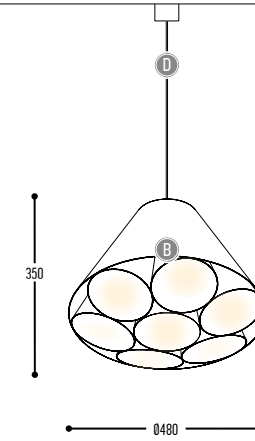

LGTM
design carl hagerling

Hansa _ Buro Project

LGTM
750-BB-001-DD
750-BB-91500H-DD-K

BB(B)	COLORS	02	Black (inside gold)
		03	White (inside gold)
		150	Bronze Light (inside gold)
		151	Bronze Dark (inside gold)
CCC	TYPE E27	001	LED Globe (MAX 11W)
EFF	CRI • LUMENOUTPUT	915	>90 CRI • 1500 Lm / 350 mA / 11,6 W
GG	REFLECTOR	00	N.A.
		2	2700K
		3	3000K
		4	4000K
DD	SUSP. CABLE	01	1,5 m
		02	2,5 m
K	DRIVER	1	No driver (CC)
		0	Non dimmable (intern)
		3	Dali (intern)
		4	Phase cut (intern)