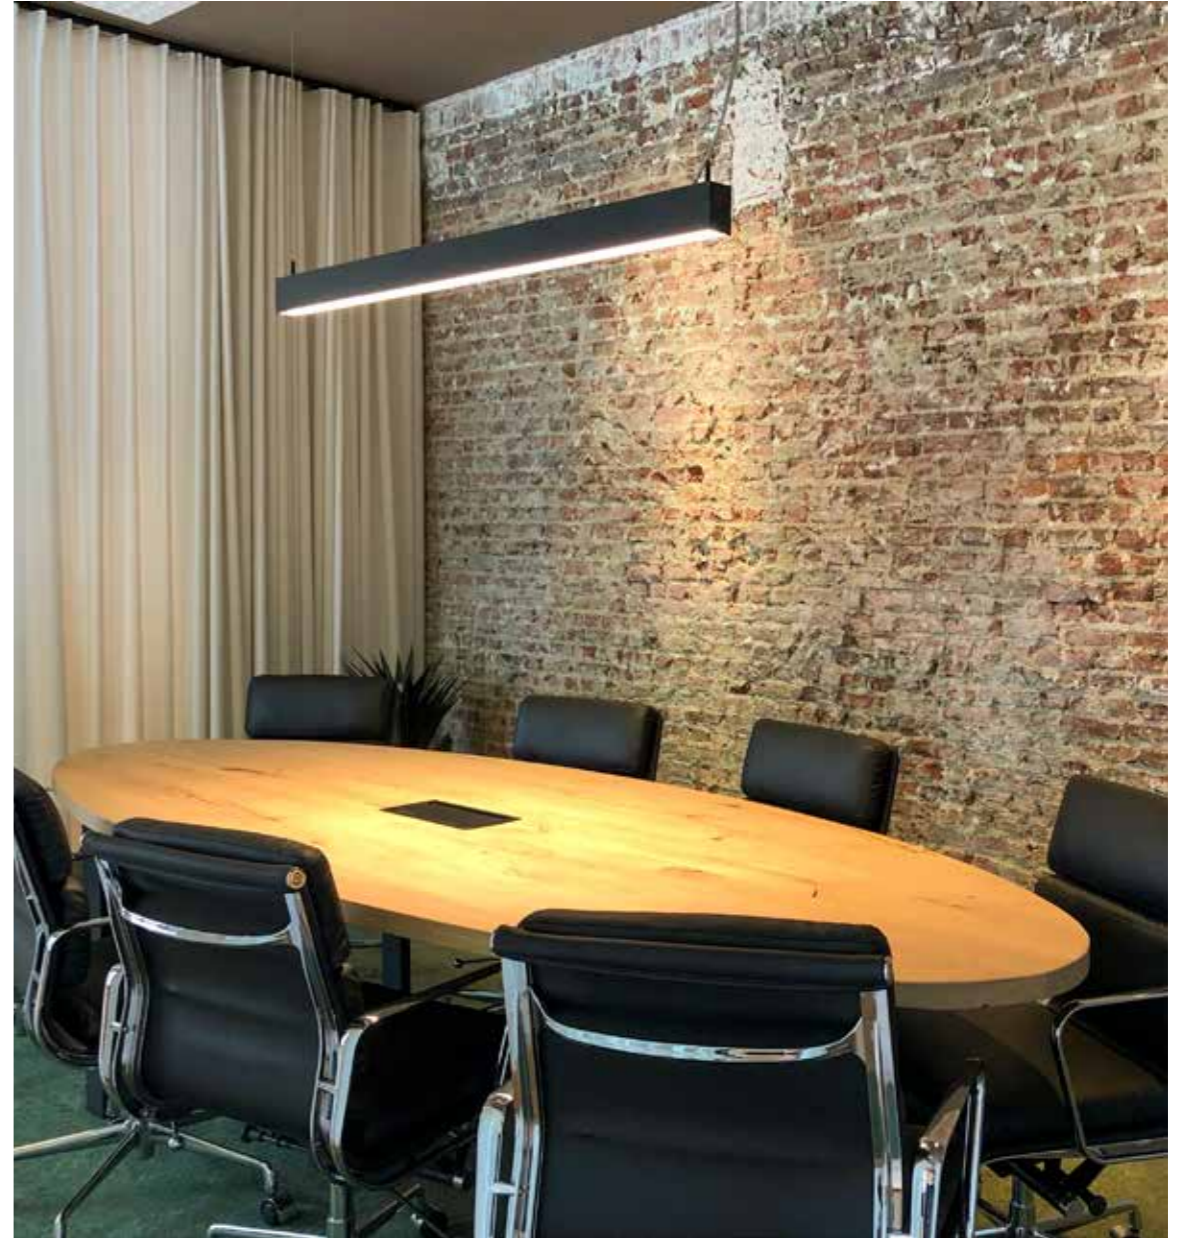

METROLINE

design dark studio

CUSTOM MADE
your dream -our challenge

CM HO - Retail Office

METROLINE S

AAAA-BB-13-DD-K-J

METROLINE

AAAA-BB-13-00-K-J