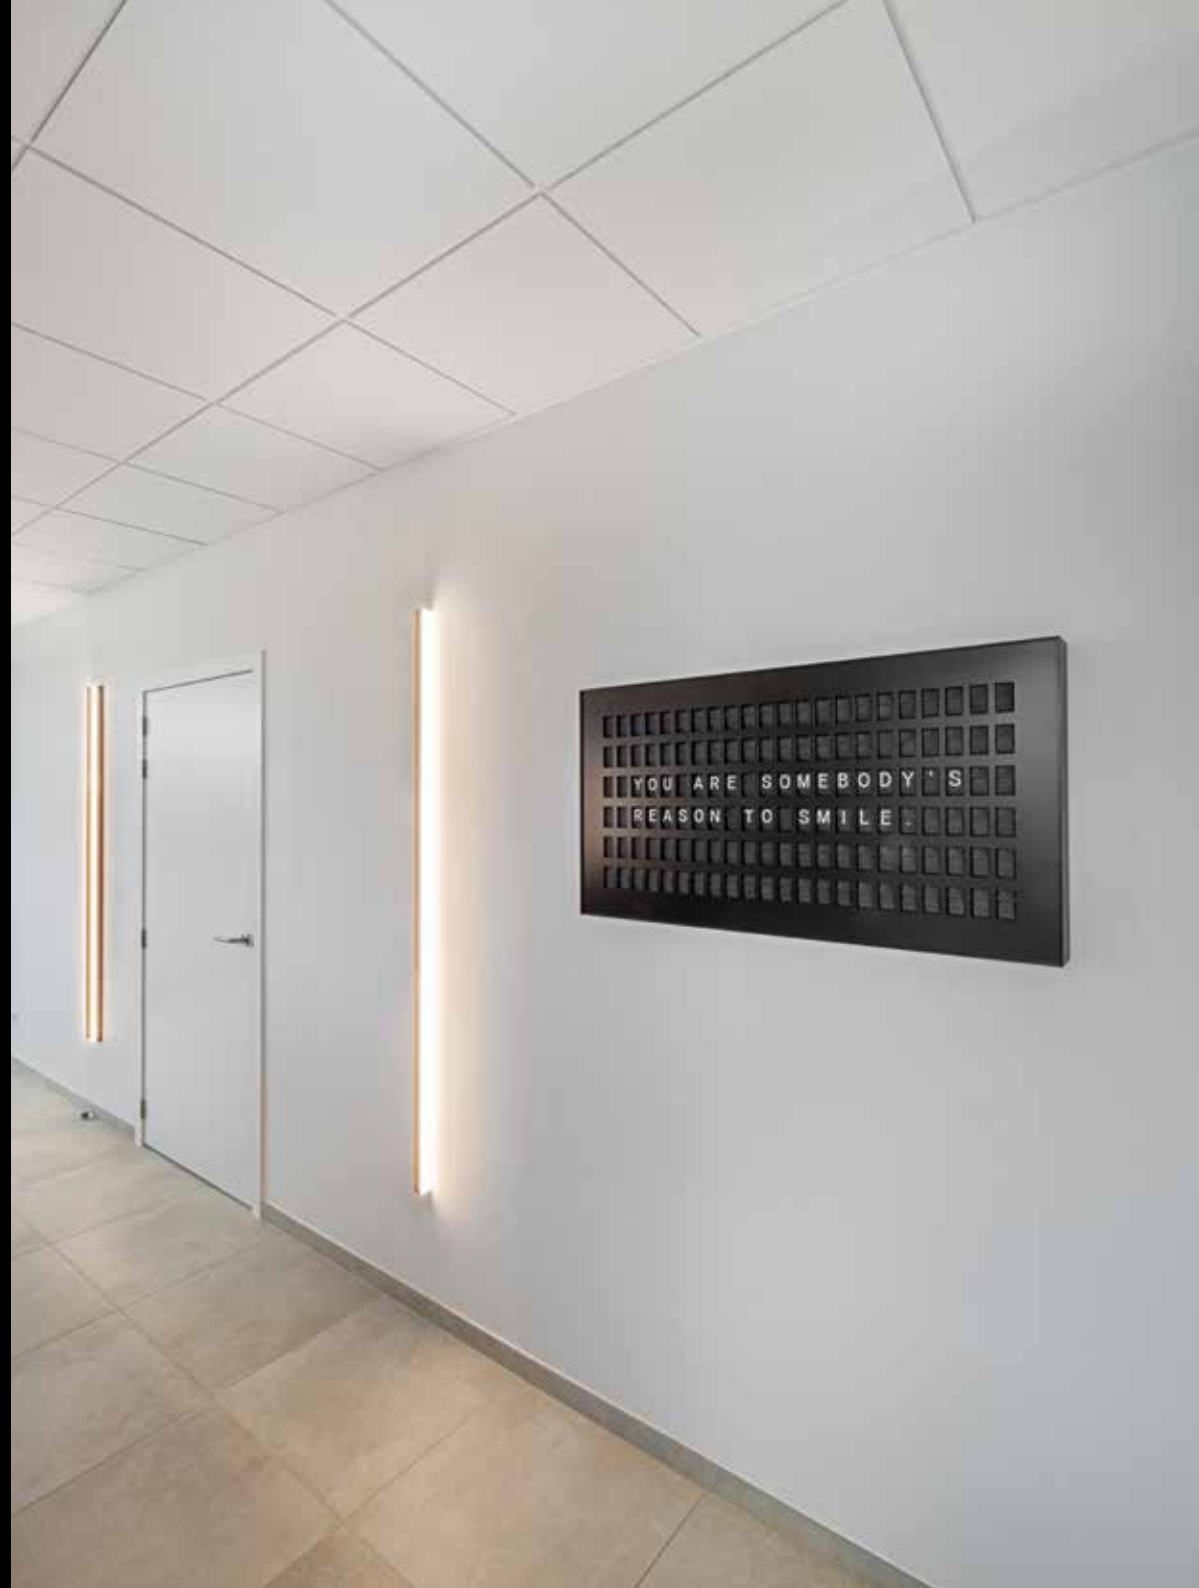

NINZA
design dark studio

CUSTOM MADE
your dream -our challenge

Tille Cobras archi

NINZA S
1796-BB-FFGH-DD-K-NN(N)

NINZA
1797-BB-FFGH-K-NN(N)

BB	COLORS	02	Black
		03	White
		RAL color on request	
FF	LED	09	>80 CRI • 450 Lm/m / 9,6 W/m
		14	>90 CRI • 2290 Lm/m / 14 W/m
		20	>90 CRI • 3270 Lm/m / 20 W/m
G	DIFFUSER	P	Plexi
H	COLOR TEMP.	2	2700K
		3	3000K
		4	4000K
DD	SUSP. CABLE.	01	1,5 m
		02	2,5 m
K	DRIVER	0	Non dimmable (extern)
		3	Dali (extern)
		4	Phase cut (extern)
NN(N)	LENGTH	90	900 mm
		120	1200 mm
		180	1800 mm
		240	2400 mm
		all dimensions possible up to 4000 mm on request	

NINZA
 [IP65] 1800-BB-FFGH-K-NN(N) SEALED-PLEXI 30x30mm
 [IP67] 1803-BB-FFGH-K-NN(N) SEALED 30x35mm

BB	COLORS	02	Black
		03	White
		RAL color on request	
FF	LED	09	>80 CRI • 450 Lm/m / 9,6 W/m
		14	>90 CRI • 700 Lm/m / 14,4 W/m
		28	>90 CRI • 1450 Lm/m / 28,8 W/m
G	DIFFUSER	P	Plexi
H	COLOR TEMP.	2	2700K
		3	3000K
		4	4000K
		all dimensions possible up to 4000 mm on request	
K	DRIVER	0	Non dimmable (extern)
		3	Dali (extern)
		4	Phase cut (extern)
NN(N)	LENGTH	90	900 mm
		120	1200 mm
		180	1800 mm
		240	2400 mm
		all dimensions possible up to 4000 mm on request	