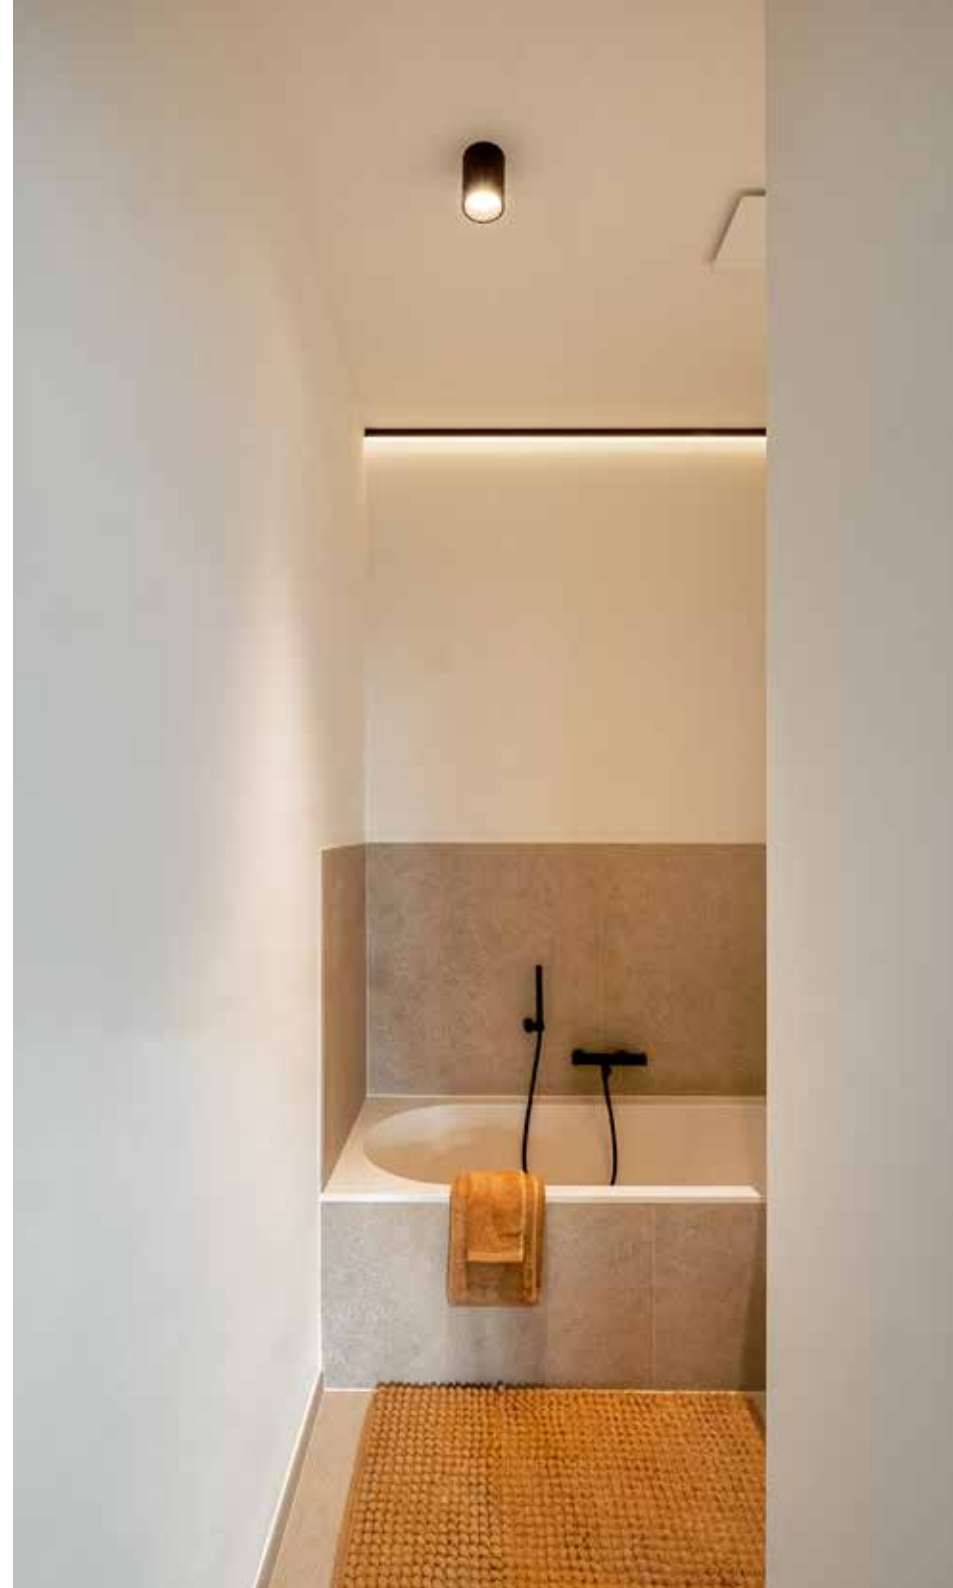

NINZA
design dark studio

CUSTOM MADE
your dream -our challenge

Tille Cobras archi

NINZA S
1796-BB-FFGH-DD-K-NN(N)

NINZA
1797-BB-FFGH-K-NN(N)

BB	COLORS	02	Black
		03	White
		RAL color on request	
FF	LED	09	>80 CRI • 450 Lm/m / 9,6 W/m
		14	>90 CRI • 2290 Lm/m / 14 W/m
		20	>90 CRI • 3270 Lm/m / 20 W/m
G	DIFFUSER	P	Plexi
H	COLOR TEMP.	2	2700K
		3	3000K
		4	4000K
DD	SUSP. CABLE.	01	1,5 m
		02	2,5 m
K	DRIVER	0	Non dimmable (extern)
		3	Dali (extern)
		4	Phase cut (extern)
NN(N)	LENGTH	90	900 mm
		120	1200 mm
		180	1800 mm
		240	2400 mm
		all dimensions possible up to 4000 mm on request	

NINZA
 [IP65] 1800-BB-FFGH-K-NN(N) SEALED-PLEXI 30x30mm
 [IP67] 1803-BB-FFGH-K-NN(N) SEALED 30x35mm

BB	COLORS	02	Black
		03	White
		RAL color on request	
FF	LED	09	>80 CRI • 450 Lm/m / 9,6 W/m
		14	>90 CRI • 700 Lm/m / 14,4 W/m
		28	>90 CRI • 1450 Lm/m / 28,8 W/m
G	DIFFUSER	P	Plexi
H	COLOR TEMP.	2	2700K
		3	3000K
		4	4000K
		all dimensions possible up to 4000 mm on request	
K	DRIVER	0	Non dimmable (extern)
		3	Dali (extern)
		4	Phase cut (extern)
NN(N)	LENGTH	90	900 mm
		120	1200 mm
		180	1800 mm
		240	2400 mm
		all dimensions possible up to 4000 mm on request	