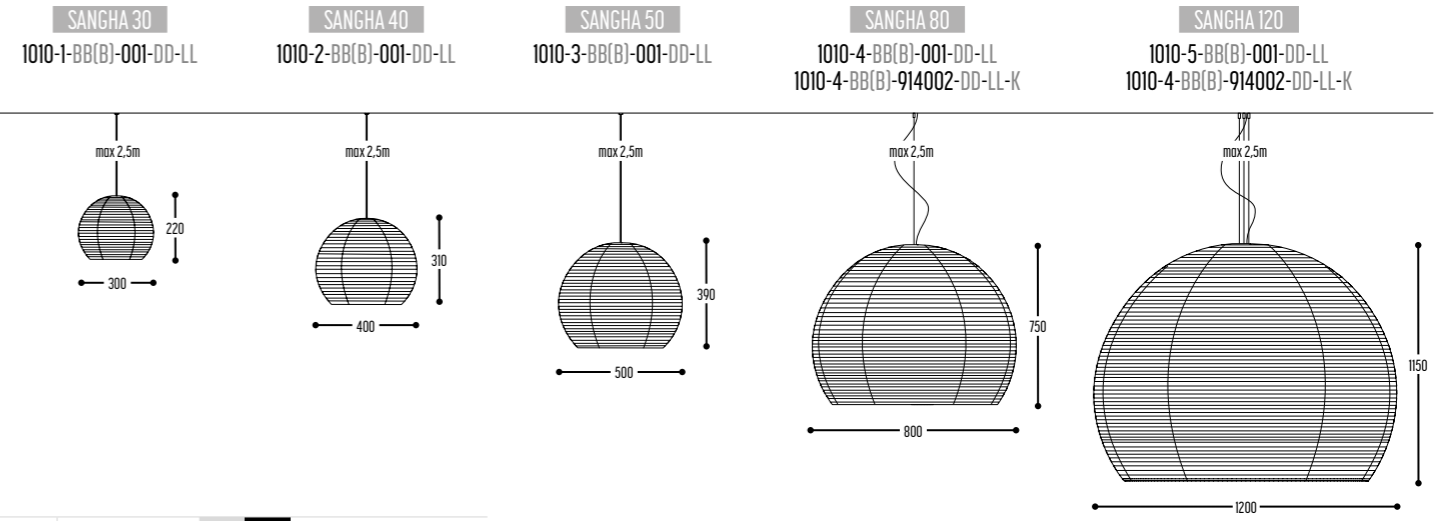

BBB	COLORS	02	Black
		03	White
		37	Natural
		101	Soft Pink
		103	Soft Blue
		104	Soft Green
		124	Kaki
		140	Old Pink
		141	Terracotta Red
		142	Oxide Red
		RAL color on request	

CCC	TYPE E27	001	LED (MAX 12 W)

EFF	CRI • LUMENOUTPUT	914	>90 CRI • 1400 Lm / 350 mA / 14 W
GG	REFLECTOR	00	N.A.
H	COLOR TEMP.	2	2700K

DD	SUSP. CABLE	01	1,5 m
		02	2,5 m

LL	SUSP. KIT	02	Black
		03	White

K	DRIVER	0	Non dimmable (intern)
		3	Dali (intern)