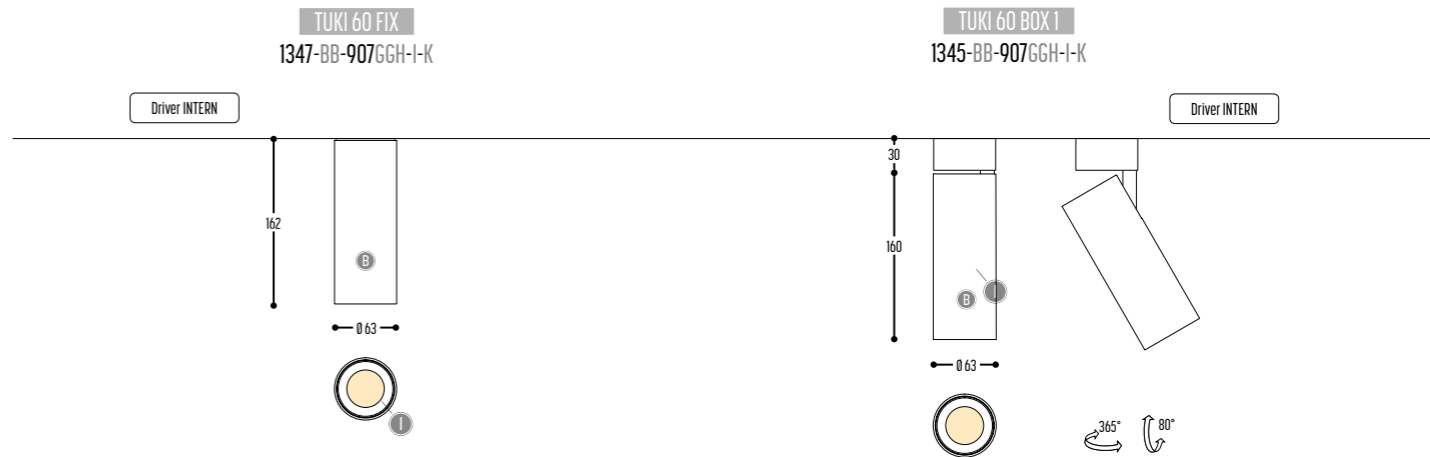

# TUKI 60

design dark studio

The Jane Table Photo Piet Albert Goethals

BB	COLORS	02	Black
		03	White
EFF	CRI • LUMENOUTPUT	907	>90 CRI • 1360 Lm / 350 mA / 12 W
		GG	REFLECTOR
GG	REFLECTOR	11	11°
		20	20°
		34	34°
H	COLOR TEMP.	2	2700K
		3	3000K
		4	4000K
		I	INSIDE COLOR
B	Black		
G	Brass Finish		
K	DRIVER	0	Non dimmable (intern)
		3	Dali (extern)
		4	Phase cut (intern)

DALI - version  
TRACK RAIL: to be ordered separately  
Compatible with GLOBAL & POWERGEAR

ACCESSORIES p. 523

	HONEYCOMB	172-9005-438099		Black
		172-9003-438099		White
		172-0112-438099		Gold

BB(B)	COLORS	02		Black
		03		White
EFF	CRI • LUMENOUTPUT	907	>90 CRI • 1360 Lm / 350 mA / 12 W	
		918	>90 CRI • 1800 Lm / 500 mA / 20 W	
		930	>90 CRI • 3000 Lm / 700 mA / 30 W	
GG	REFLECTOR	11	11°	
		20	20°	
		34	34°	
H	COLOR TEMP.	2	2700K	
		3	3000K	
I	INSIDE COLOR	W		White
		B		Black
		G		Brass Finish
K	DRIVER	0	Non dimmable (intern)	
		3	Dali (intern)	
		4	Phase cut (intern)	