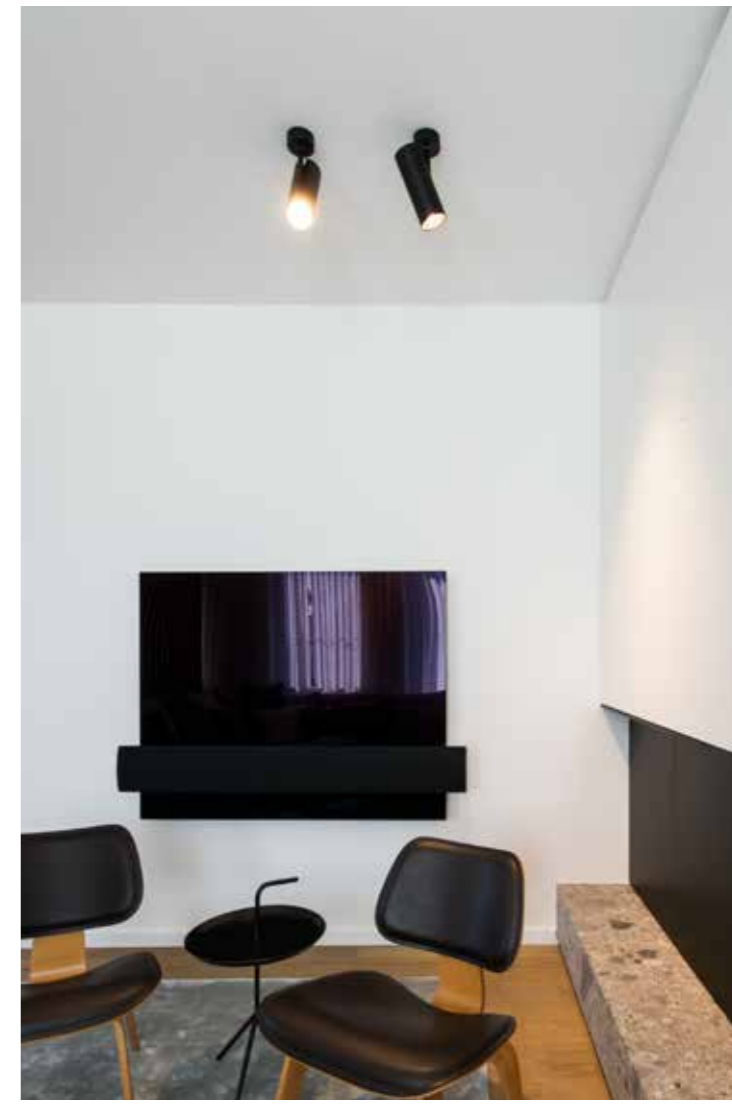

# TUKI 60

design dark studio

The Jane Table Photo Piet Albert Goethals

BB	COLORS	02	Black
		03	White
EFF	CRI • LUMENOUTPUT	907	>90 CRI • 1360 Lm / 350 mA / 12 W
		GG	REFLECTOR
GG	REFLECTOR	11	11°
		20	20°
		34	34°
H	COLOR TEMP.	2	2700K
		3	3000K
		4	4000K
		I	INSIDE COLOR
B	Black		
G	Brass Finish		
K	DRIVER	0	Non dimmable (intern)
		3	Dali (extern)
		4	Phase cut (intern)