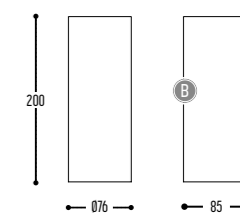

# TUKI 60

design dark studio

The Jane Table Photo Piet Albert Goethals

BB	COLORS	02	Black
		03	White
EFF	CRI • LUMENOUTPUT	907	>90 CRI • 1360 Lm / 350 mA / 12 W
		GG	REFLECTOR
GG	REFLECTOR	11	11°
		20	20°
		34	34°
H	COLOR TEMP.	2	2700K
		3	3000K
		4	4000K
		I	INSIDE COLOR
B	Black		
G	Brass Finish		
K	DRIVER	0	Non dimmable (intern)
		3	Dali (extern)
		4	Phase cut (intern)

TUKI 60 WALL  
2020-BB-90600H-K

BB(B)	COLORS	02	Black
		03	White
		111	Brass Finish
			RAL color on request
EFF	CRI • LUMENOUTPUT	906	>90 CRI • 2X 600 Lm / 350 mA / 6,4 W
GG	REFLECTOR	00	N.A.
H	COLOR TEMP.	2	2700K
		3	3000K
		4	4000K
K	DRIVER	1	No driver
		0	Non dimmable (intern)
		3	Dali (extern)
		4	Phase cut (intern)