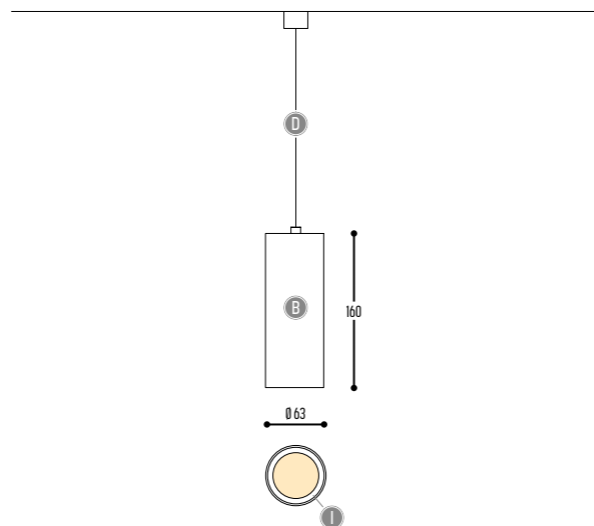

ACCESSORIES p. 523

	HONEYCOMB	172-9005-438099	Black
		172-9003-438099	White
		172-0112-438099	Gold

Alu

TUKI 60S  
1349-BB-907GGH-DD-I-K

Driver INTERN

BB	COLORS	02	Black
		03	White
EFF	CRI • LUMENOUTPUT	907	>90 CRI • 1360 Lm / 350 mA / 12 W
GG	REFLECTOR	11	11°
		20	20°
		34	34°
H	COLOR TEMP.	2	2700K
		3	3000K
		4	4000K
DD	SUSP. CABLE	01	1,5 m
		02	2,5 m
I	INSIDE COLOR	W	White
		B	Black
		G	Brass Finish
K	DRIVER	0	Non dimmable (intern)
		3	Dali (intern)
		4	Phase cut (intern)

DALI - version  
TRACK RAIL: to be ordered separately  
Compatible with GLOBAL & POWERGEAR

ACCESSORIES p. 523

	HONEYCOMB	172-9005-438099		Black
		172-9003-438099		White
		172-0112-438099		Gold

BB(B)	COLORS	02		Black
		03		White
EFF	CRI • LUMENOUTPUT	907	>90 CRI • 1360 Lm / 350 mA / 12 W	
		918	>90 CRI • 1800 Lm / 500 mA / 20 W	
		930	>90 CRI • 3000 Lm / 700 mA / 30 W	
GG	REFLECTOR	11	11°	
		20	20°	
		34	34°	
H	COLOR TEMP.	2	2700K	
		3	3000K	
I	INSIDE COLOR	W		White
		B		Black
		G		Brass Finish
K	DRIVER	0	Non dimmable (intern)	
		3	Dali (intern)	
		4	Phase cut (intern)	