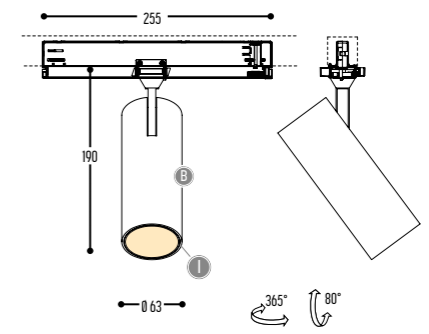

DALI - version  
TRACK RAIL: to be ordered separately  
Compatible with GLOBAL & POWERGEAR

ACCESSORIES p. 523

	HONEYCOMB	172-9005-438099		Black
		172-9003-438099		White
		172-0112-438099		Gold

BB(B)	COLORS	02		Black
		03		White
EFF	CRI • LUMENOUTPUT	907	>90 CRI • 1360 Lm / 350 mA / 12 W	
		918	>90 CRI • 1800 Lm / 500 mA / 20 W	
		930	>90 CRI • 3000 Lm / 700 mA / 30 W	
GG	REFLECTOR	11	11°	
		20	20°	
		34	34°	
H	COLOR TEMP.	2	2700K	
		3	3000K	
I	INSIDE COLOR	W		White
		B		Black
		G		Brass Finish
K	DRIVER	0	Non dimmable (intern)	
		3	Dali (intern)	
		4	Phase cut (intern)	