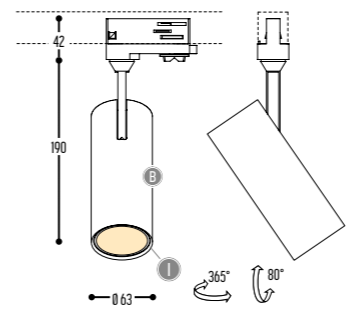

TUKI 60 TRACK
1346-BB-EFFGGH-I-K

TRACK RAIL: to be ordered separately
Compatible with EUTRAC, GLOBAL & POWERGEAR