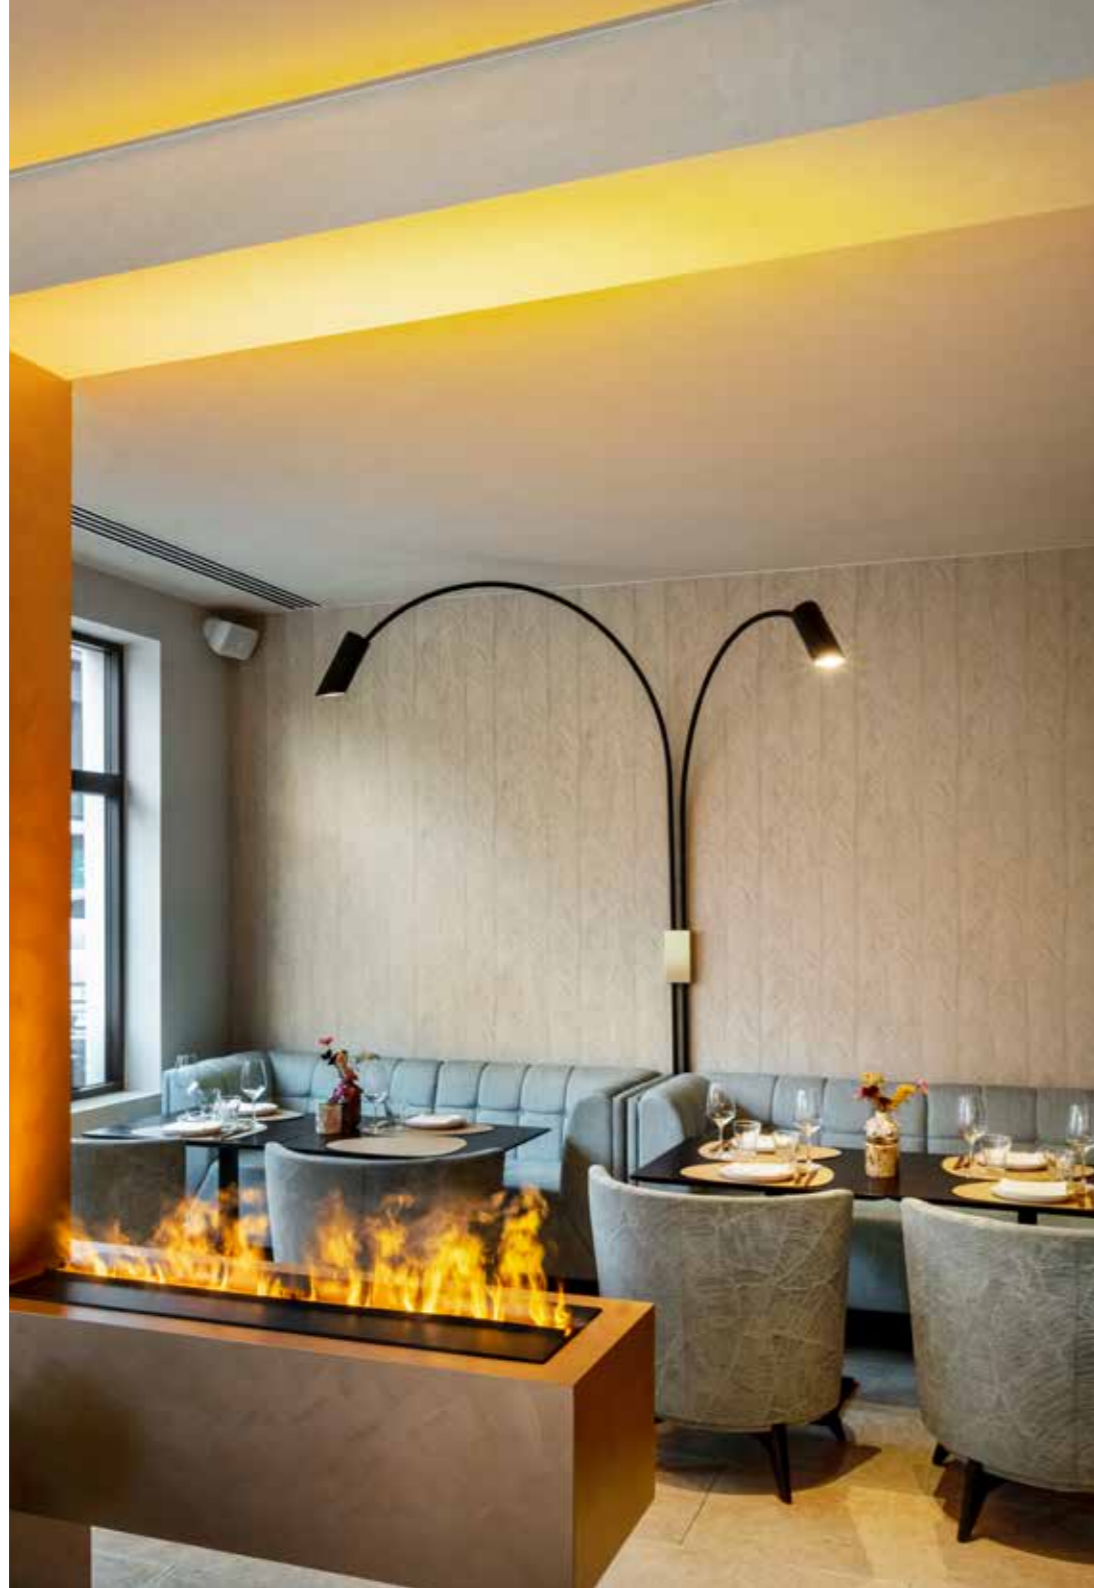

WALLSTER

design anthony boelaert

BB(B)	COLORS	02	Black
		03	White
CCC	TYPE GUID	065	LED (MAX 7,5 W)
EFF	CRI • LUMENOUTPUT	915	LED >90 CRI • 1500 Lm / 350 mA / 11,6 W
GG	REFLECTOR	00	N.A.
H	COLOR TEMP.	2	2700K
		3	3000K
II(I)	COLORS	02	Black
		03	White
		110	Brass
		150	Bronze light
		151	Bronze dark
K	DRIVER	0	Non dimmable (intern)
		3	Dial (intern)
		4	Phase cut (intern)

WALLSTER ONE
1116-BB-065-00
1116-BB-91500H-K

WALLSTER TWO
1115-BB-065-00
1115-BB-91500H-K