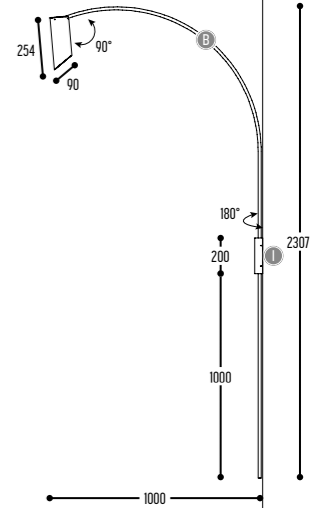

WALLSTER

design anthony boelaert

BB(B)	COLORS	02	Black
		03	White
CCC	TYPE GUID	065	LED (MAX 7,5 W)
EFF	CRI • LUMENOUTPUT	915	LED >90 CRI • 1500 Lm / 350 mA / 11,6 W
GG	REFLECTOR	00	N.A.
H	COLOR TEMP.	2	2700K
		3	3000K
II(I)	COLORS	02	Black
		03	White
		110	Brass
		150	Bronze light
		151	Bronze dark
K	DRIVER	0	Non dimmable (intern)
		3	Dial (intern)
		4	Phase cut (intern)

WALLSTER ONE
1116-BB-065-00
1116-BB-91500H-K

WALLSTER TWO
1115-BB-065-00
1115-BB-91500H-K