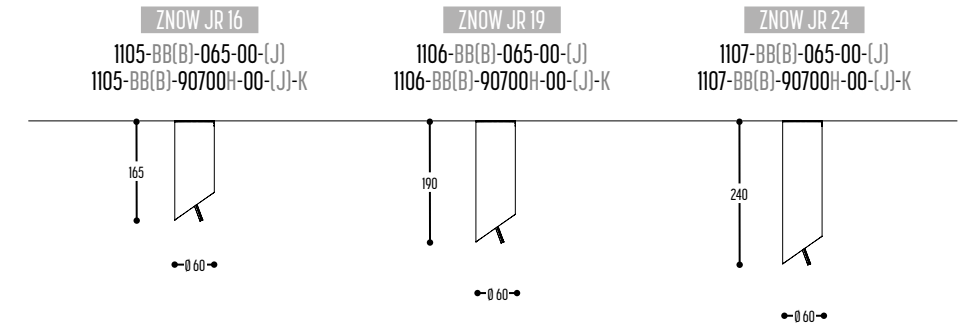

ZNOW
design anthony boelaert

GERMAN
DESIGN
AWARD
SPECIAL
2016

interior
innovation
award
2015

Selection

BB(B)	COLORS	02	Black		
		03	White		
		101	Soft Pink		
		103	Soft Blue		
		104	Soft Green		
		124	Kaki		
		140	Old Pink		
		141	Terracotta Red		
		142	Oxide Red		
		111	Brass Finish		
		150	Bronze Light		
		151	Bronze Dark		
		RAL color on request			
		CCC	TYPE GUID	065	LED (MAX 7,5 W)
		EFF	CRI • LUMENOUTPUT	910	>90 CRI • 1100 Lm / 250 mA / 8,3 W
915	>90 CRI • 1500 Lm / 350 mA / 11,6 W				
H	COLOR TEMP.	2	2700K		
		3	3000K		
K	DRIVER	1	No driver (CC)		
		0	Non dimmable (intern)		
		3	Dali (extern)		
(J)	MIRROR optional	1	rotatable mirror		

BB(B)	COLORS	02	Black		
		03	White		
		101	Soft Pink		
		103	Soft Blue		
		104	Soft Green		
		124	Kaki		
		140	Old Pink		
		141	Terracotta Red		
		142	Oxide Red		
		111	Brass Finish		
		150	Bronze Light		
		151	Bronze Dark		
		RAL color on request			
		CCC	TYPE GUID	065	LED (MAX 7,5 W)
		EFF	CRI • LUMENOUTPUT	907	>90 CRI • 600 Lm / 250 mA / 8,7 W
H	COLOR TEMP.	2	2700K		
		3	3000K		
K	DRIVER	1	No driver (CC)		
		0	Non dimmable (intern)		
		3	Dali (extern)		
(J)	MIRROR optional	1	rotatable mirror		