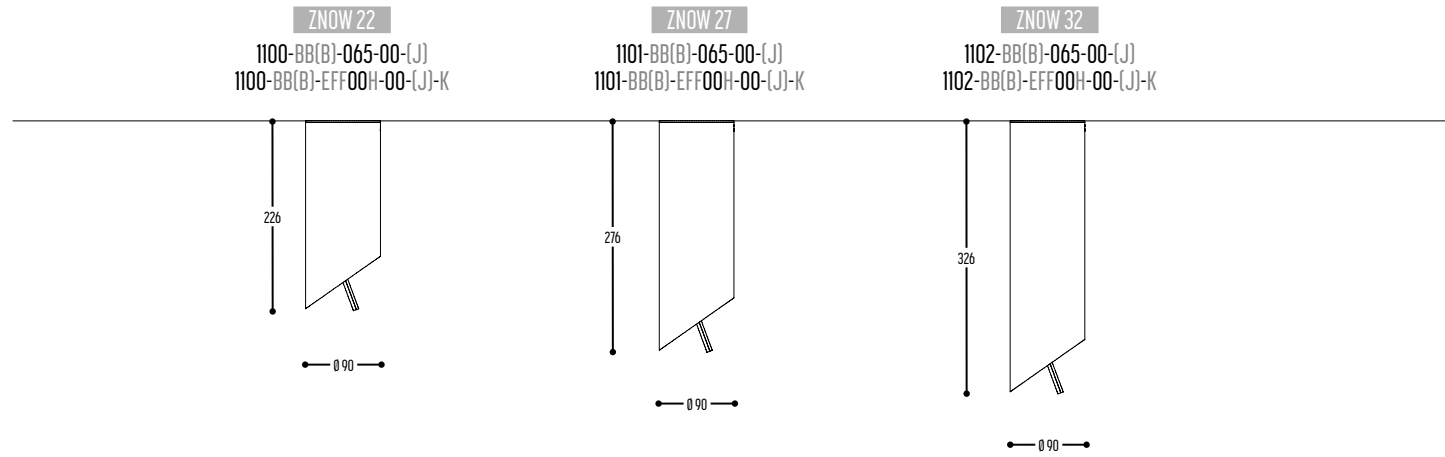

ZNOW
design anthony boelaert

GERMAN
DESIGN
AWARD
SPECIAL
2016

interior
innovation
award
2015

Selection

BB(B)	COLORS	02	Black		
		03	White		
		101	Soft Pink		
		103	Soft Blue		
		104	Soft Green		
		124	Kaki		
		140	Old Pink		
		141	Terracotta Red		
		142	Oxide Red		
		111	Brass Finish		
		150	Bronze Light		
		151	Bronze Dark		
		RAL color on request			
		CCC	TYPE GUID	065	LED (MAX 7,5 W)
		EFF	CRI • LUMENOUTPUT	910	>90 CRI • 1100 Lm / 250 mA / 8,3 W
915	>90 CRI • 1500 Lm / 350 mA / 11,6 W				
H	COLOR TEMP.	2	2700K		
		3	3000K		
K	DRIVER	1	No driver (CC)		
		0	Non dimmable (intern)		
		3	Dali (extern)		
(J)	MIRROR optional	1	rotatable mirror		

BB(B)	COLORS	02	Black		
		03	White		
		101	Soft Pink		
		103	Soft Blue		
		104	Soft Green		
		124	Kaki		
		140	Old Pink		
		141	Terracotta Red		
		142	Oxide Red		
		111	Brass Finish		
		150	Bronze Light		
		151	Bronze Dark		
		RAL color on request			
		CCC	TYPE GUID	065	LED (MAX 7,5 W)
		EFF	CRI • LUMENOUTPUT	907	>90 CRI • 600 Lm / 250 mA / 8,7 W
H	COLOR TEMP.	2	2700K		
		3	3000K		
K	DRIVER	1	No driver (CC)		
		0	Non dimmable (intern)		
		3	Dali (extern)		
(J)	MIRROR optional	1	rotatable mirror		