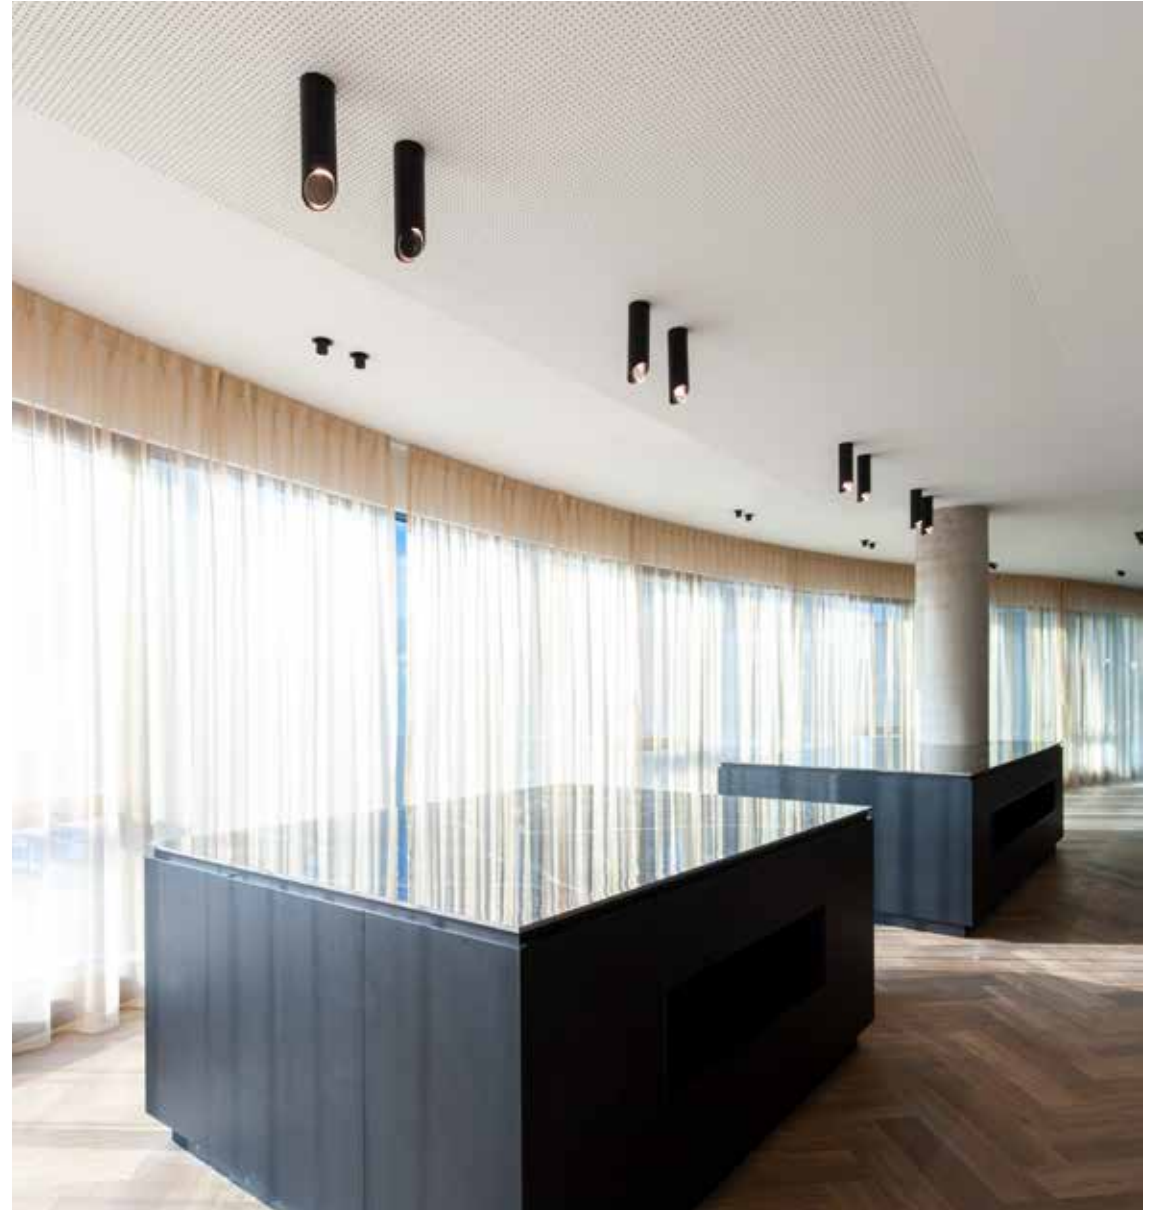

ZNOW
design anthony boelaert

GERMAN
DESIGN
AWARD
SPECIAL
2016

interior
innovation
award
2015

Selection

BB(B)	COLORS	02	Black		
		03	White		
		101	Soft Pink		
		103	Soft Blue		
		104	Soft Green		
		124	Kaki		
		140	Old Pink		
		141	Terracotta Red		
		142	Oxide Red		
		111	Brass Finish		
		150	Bronze Light		
		151	Bronze Dark		
		RAL color on request			
		CCC	TYPE GUID	065	LED (MAX 7,5 W)
		EFF	CRI • LUMENOUTPUT	910	>90 CRI • 1100 Lm / 250 mA / 8,3 W
915	>90 CRI • 1500 Lm / 350 mA / 11,6 W				
H	COLOR TEMP.	2	2700K		
		3	3000K		
K	DRIVER	1	No driver (CC)		
		0	Non dimmable (intern)		
		3	Dali (extern)		
(J)	MIRROR optional	1	rotatable mirror		